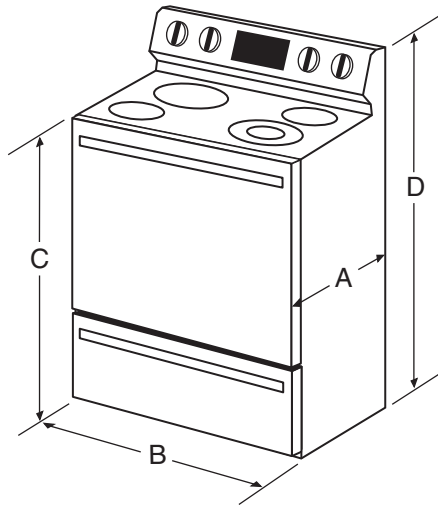

# 30" FREE-STANDING ELECTRIC RANGE

Style of product may vary from picture

## PRODUCT DIMENSIONS

	INCHES	CENTIMETERS
A <sup>2</sup>	26 5/8	67.6
B	29 7/8	75.9
C <sup>3</sup>	36	91.4
D <sup>3</sup>	47 3/8	120.3

## NOTES:

1. Provide for 120/208, 120/240 volt outlet per applicable cord in this area.  
 16" (40.6 cm) W x 5 3/4" (14.6 cm) H, located 7" from side wall.
2. Depth excluding handle. Dimension given is from wall to front of oven door.
3. May vary slightly depending upon leveling legs.