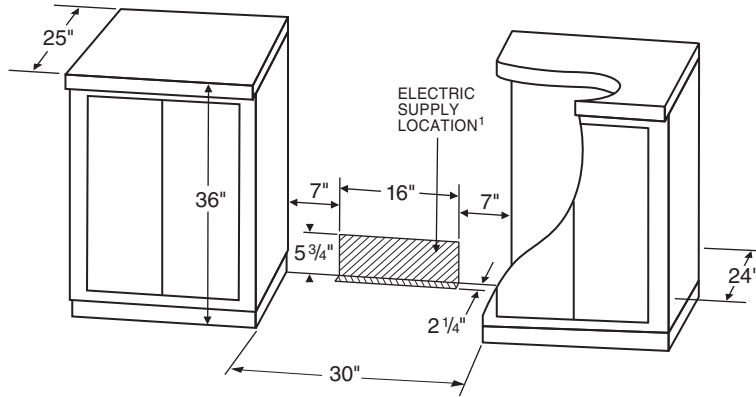

# 30" FREE-STANDING ELECTRIC RANGE

Style of product may vary from picture

## PRODUCT DIMENSIONS

	INCHES	CENTIMETERS
A <sup>2</sup>	26 5/8	67.6
B	29 7/8	75.9
C <sup>3</sup>	36	91.4
D <sup>3</sup>	47 3/8	120.3

## NOTES:

1. Provide for 120/208, 120/240 volt outlet per applicable cord in this area.  
 16" (40.6 cm) W x 5 3/4" (14.6 cm) H, located 7" from side wall.
2. Depth excluding handle. Dimension given is from wall to front of oven door.
3. May vary slightly depending upon leveling legs.