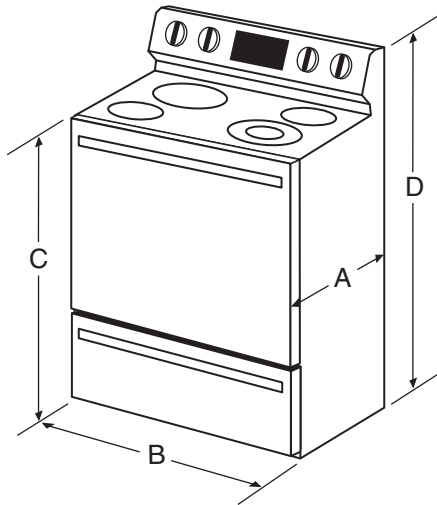

# 30" FREE-STANDING ELECTRIC RANGE

Style of product may vary from picture

## PRODUCT DIMENSIONS

	INCHES	CENTIMETERS
A <sup>2</sup>	25	63.5
B	29 7/8	75.9
C <sup>3</sup>	36	91.4
D <sup>3</sup>	47 3/8	120.3

## NOTES:

1. Provide for 120/208, 120/240 volt outlet per applicable cord in this area.  
 16" (40.6 cm) W x 5 3/4" (14.6 cm) H, located 7" from side wall.
2. Depth excluding handle. Dimension given is from wall to front of oven door.
3. May vary slightly depending upon leveling legs.