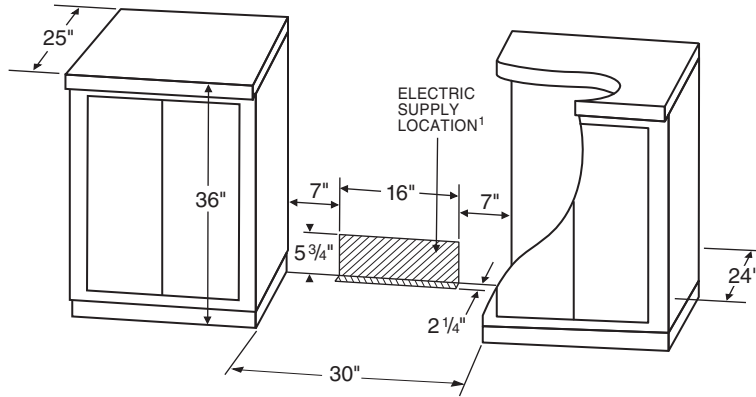

# 30" FREE-STANDING ELECTRIC RANGE

Style of product may vary from picture

## PRODUCT DIMENSIONS

	INCHES	CENTIMETERS
A <sup>2</sup>	25	63.5
B	29 7/8	75.9
C <sup>3</sup>	36	91.4
D <sup>3</sup>	47 3/8	120.3

## NOTES:

1. Provide for 120/208, 120/240 volt outlet per applicable cord in this area.  
 16" (40.6 cm) W x 5 3/4" (14.6 cm) H, located 7" from side wall.
2. Depth excluding handle. Dimension given is from wall to front of oven door.
3. May vary slightly depending upon leveling legs.