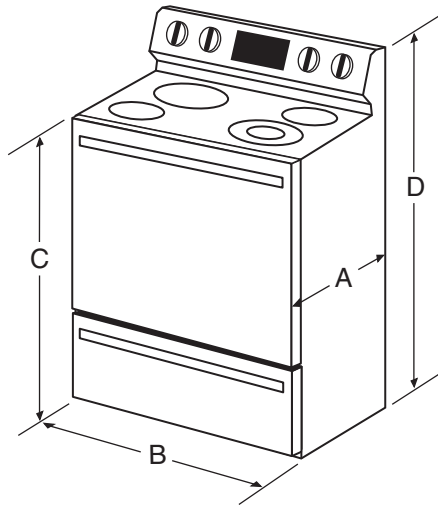

30" FREE-STANDING ELECTRIC RANGE

Style of product may vary from picture

PRODUCT DIMENSIONS

| | INCHES | CENTIMETERS |
|----------------|--------|-------------|
| A ² | 25 | 63.5 |
| B | 29 7/8 | 75.9 |
| C ³ | 34 3/4 | 88.3 |
| D ³ | 46 3/4 | 118.7 |

MODEL SKUs

MER5551BAW
 MER5551BAB
 MER5551BAQ

NOTES:

1. Provide for 120/208, 120/240 volt outlet per applicable cord in this area.
 16" (40.6 cm) W x 5 3/4" (14.6 cm) H, located 7" from side wall.
2. Depth excluding handle. Dimension given is from wall to front of oven door.
3. May vary slightly depending upon leveling legs.