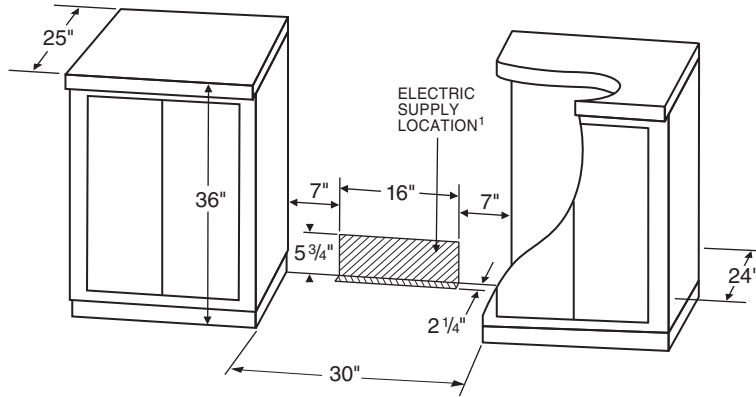

30" FREE-STANDING ELECTRIC RANGE

Style of product may vary from picture

PRODUCT DIMENSIONS

| | INCHES | CENTIMETERS |
|----------------|--------|-------------|
| A ² | 25 | 63.5 |
| B | 29 7/8 | 75.9 |
| C ³ | 34 3/4 | 88.3 |
| D ³ | 46 3/4 | 118.7 |

MODEL SKUs

MER5551BAW
 MER5551BAB
 MER5551BAQ

NOTES:

1. Provide for 120/208, 120/240 volt outlet per applicable cord in this area.
 16" (40.6 cm) W x 5 3/4" (14.6 cm) H, located 7" from side wall.
2. Depth excluding handle. Dimension given is from wall to front of oven door.
3. May vary slightly depending upon leveling legs.