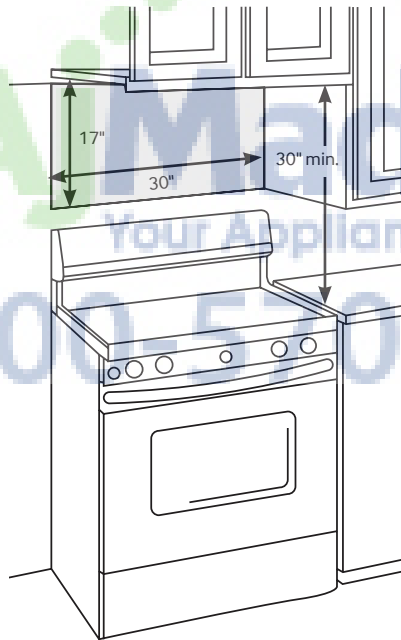

SAMSUNG

ME18H704SFS

1.8 cu. ft. Over-the-Range Microwave

Dimensions

Installing your Microwave

- This microwave oven is designed for adaptation to the following three types of ventilation:

- A. Outside Top Exhaust (Vertical Duct)
- B. Recirculating (Non-Vented Ductless)
- C. Outside Back Exhaust (Horizontal Duct)

- The space between the cabinets must be 30" wide and free of obstructions.
- This microwave oven is for installation over ranges up to 36" wide.
- The microwave must be level. Use a level to make sure the cabinet bottom is level. If the cabinets have a front overhang only, with no back or side frame, install the mounting plate down the same distance as the front overhang depth. This will keep the microwave level.

Specifications

- Oven Cavity: 1.8 cu. ft.
- Power Output: 1000 W
- Power Consumption: 1700 W/14.5 A
- Power Source: 120 V/60 Hz
- Control Method: Digital (Membrane Touch)
- Display: LED
- Cooking Control: 10 Power Levels Including Defrost and Sensor Cook
- Cooking Timer: Digital, up to 99 Minutes, 99 Seconds
- Microwave Distribution System: Rotating Turntable + Stirrer
- Glass Turntable Diameter: 14 3/16"
- Chrome Rack (1)
- Vent Fan: 400 CFM
- Vent Fan Control: On/Off/Delay Off
- Cooktop Lighting: High/Low/Off
- Halogen Interior Light

Warranty

One (1) Year All Parts and Labor
Ten (10) Years Parts on Magnetron

Product Dimensions & Weight (WxHxD)

Cavity Dimensions:
20 13/16" x 10 13/16" x 14 9/16"

Outside Net Dimensions:
29 7/8" x 17" x 17 5/16"