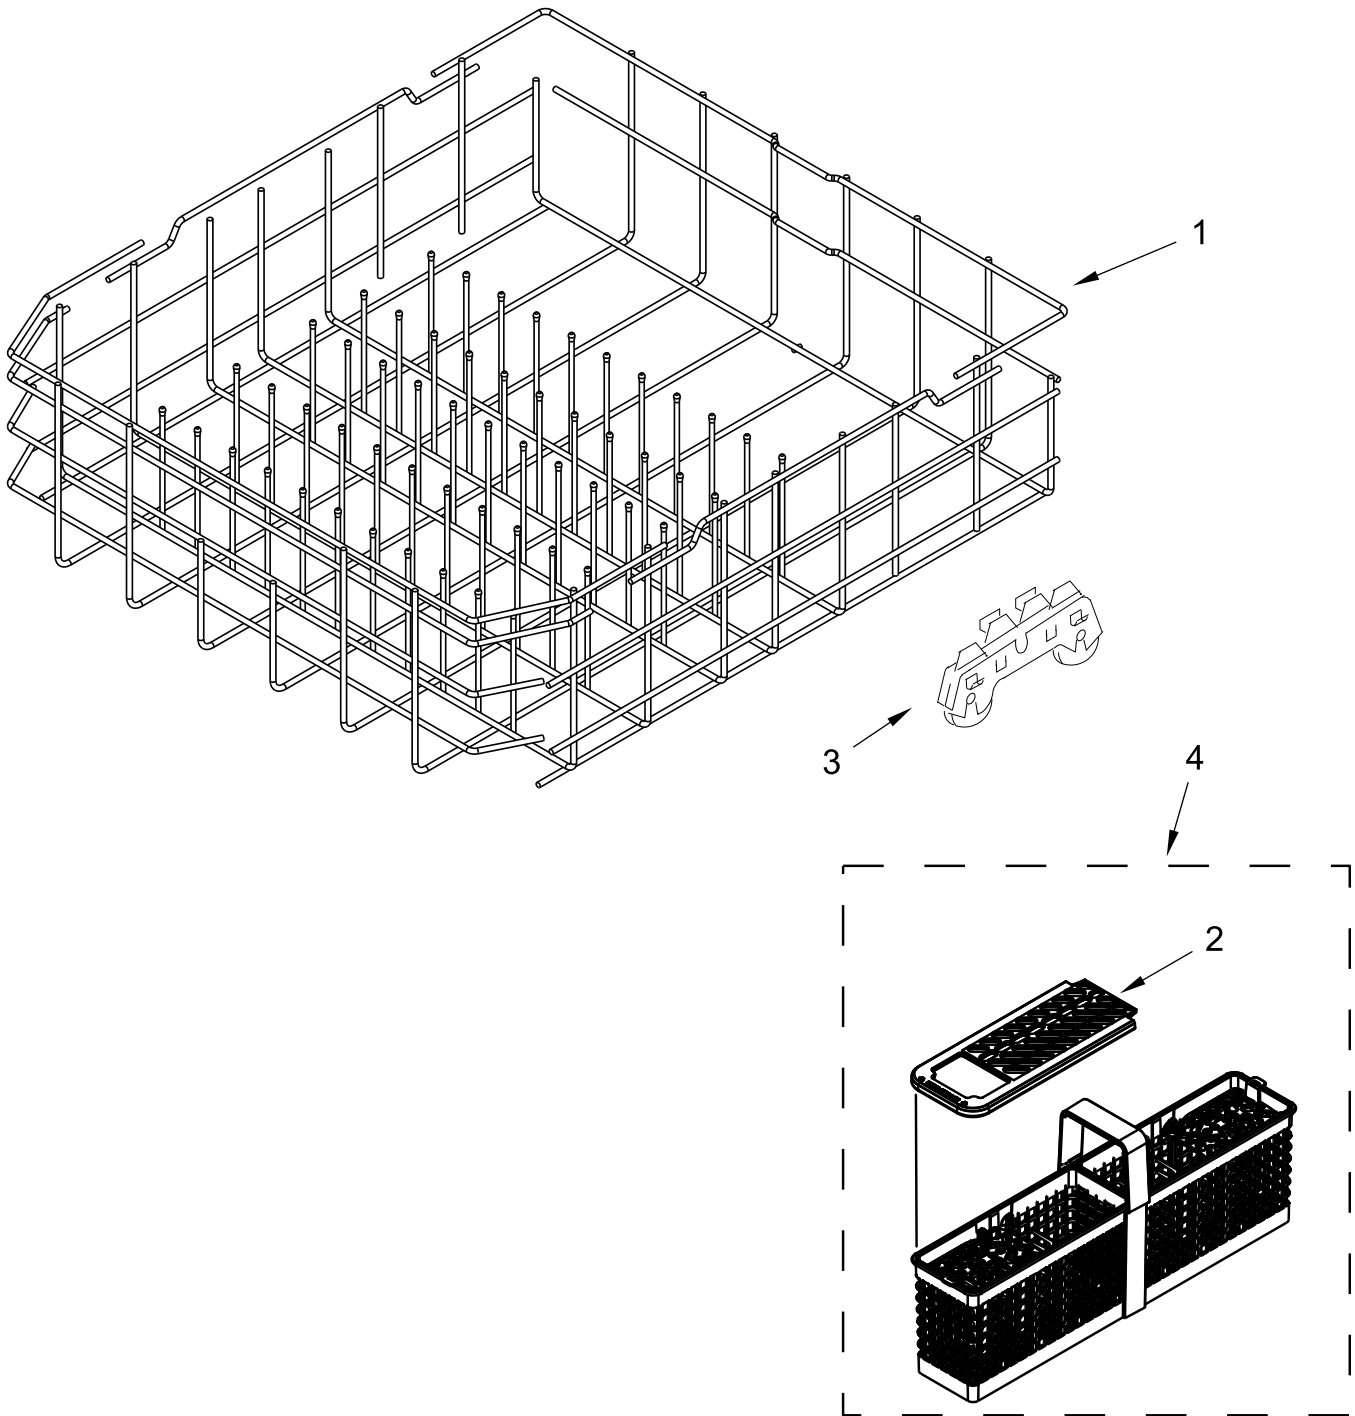

LOWER RACK PARTS

LOWER RACK PARTS

<u>Illus.</u> <u>No.</u>	<u>Part No.</u>	<u>Description</u>	<u>Illus.</u> <u>No.</u>	<u>Part No.</u>	<u>Description</u>
1	W10525641	Dishrack, Lower	3	W10195416	Wheel & Transport Assembly
2	W10580746	Lid, Silverware Basket	4	W10552271	Silverware Basket Assembly