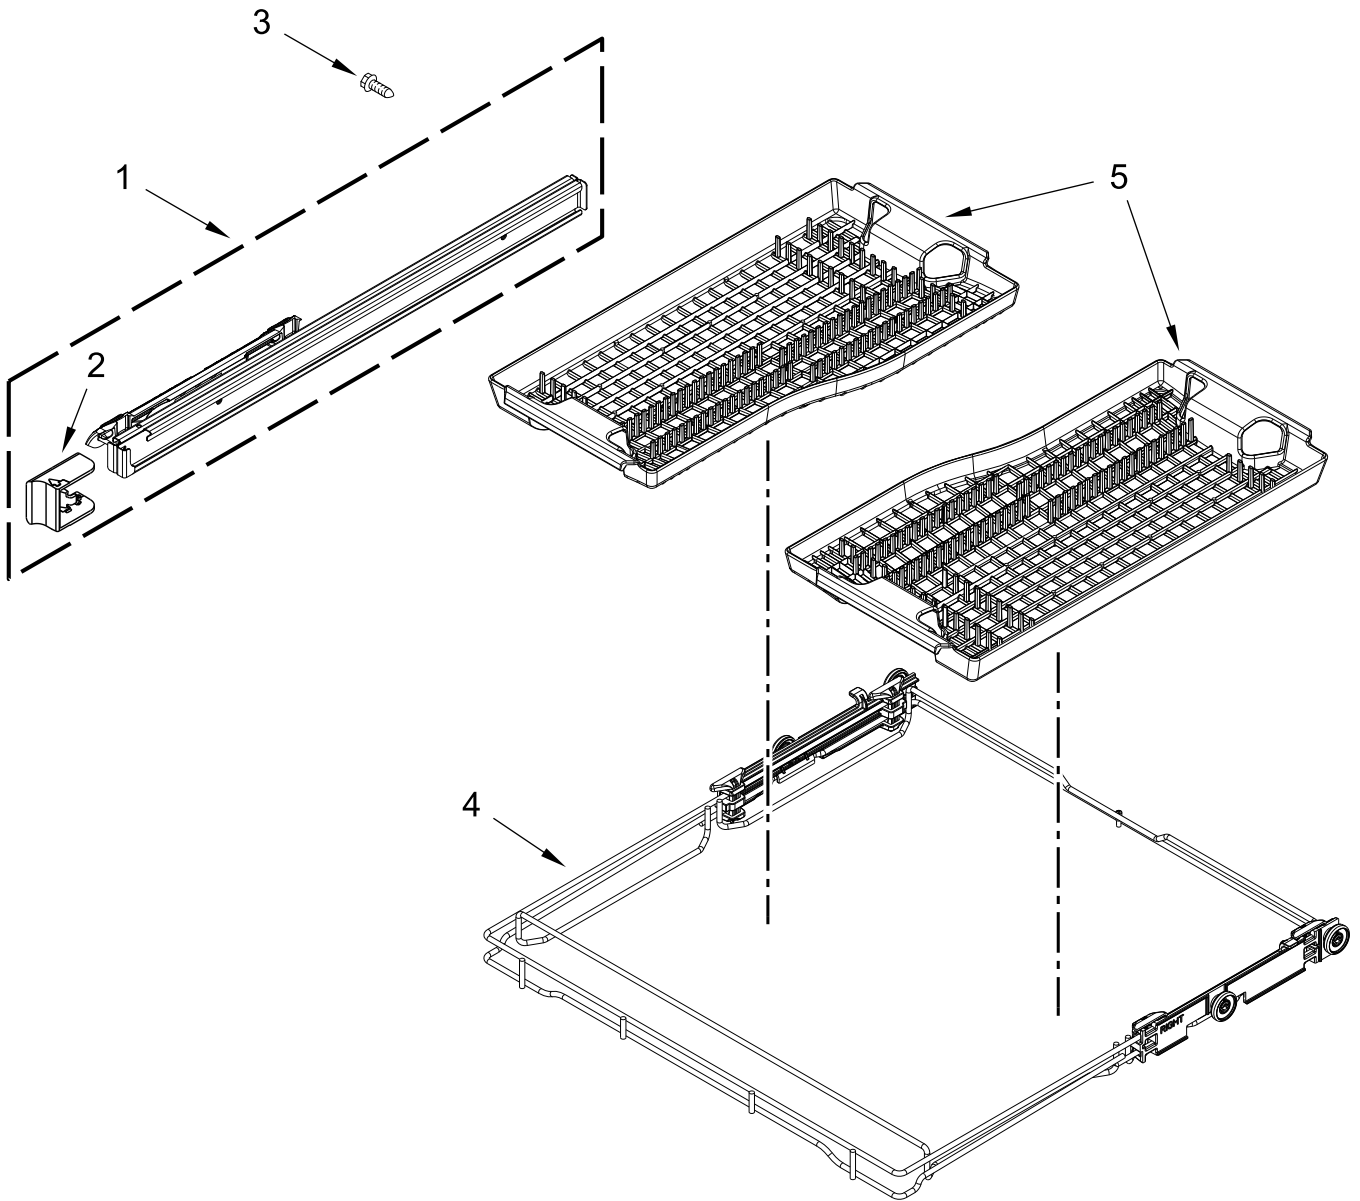

LOWER RACK PARTS

<u>Illus.</u> <u>No.</u>	<u>Part No.</u>	<u>Description</u>	<u>Illus.</u> <u>No.</u>	<u>Part No.</u>	<u>Description</u>
1	W10525641	Dishrack, Lower	3	W10195416	Wheel & Transport Assembly
2	W10580746	Lid, Silverware Basket	4	W10552271	Silverware Basket Assembly

THIRD LEVEL RACK AND TRACK PARTS