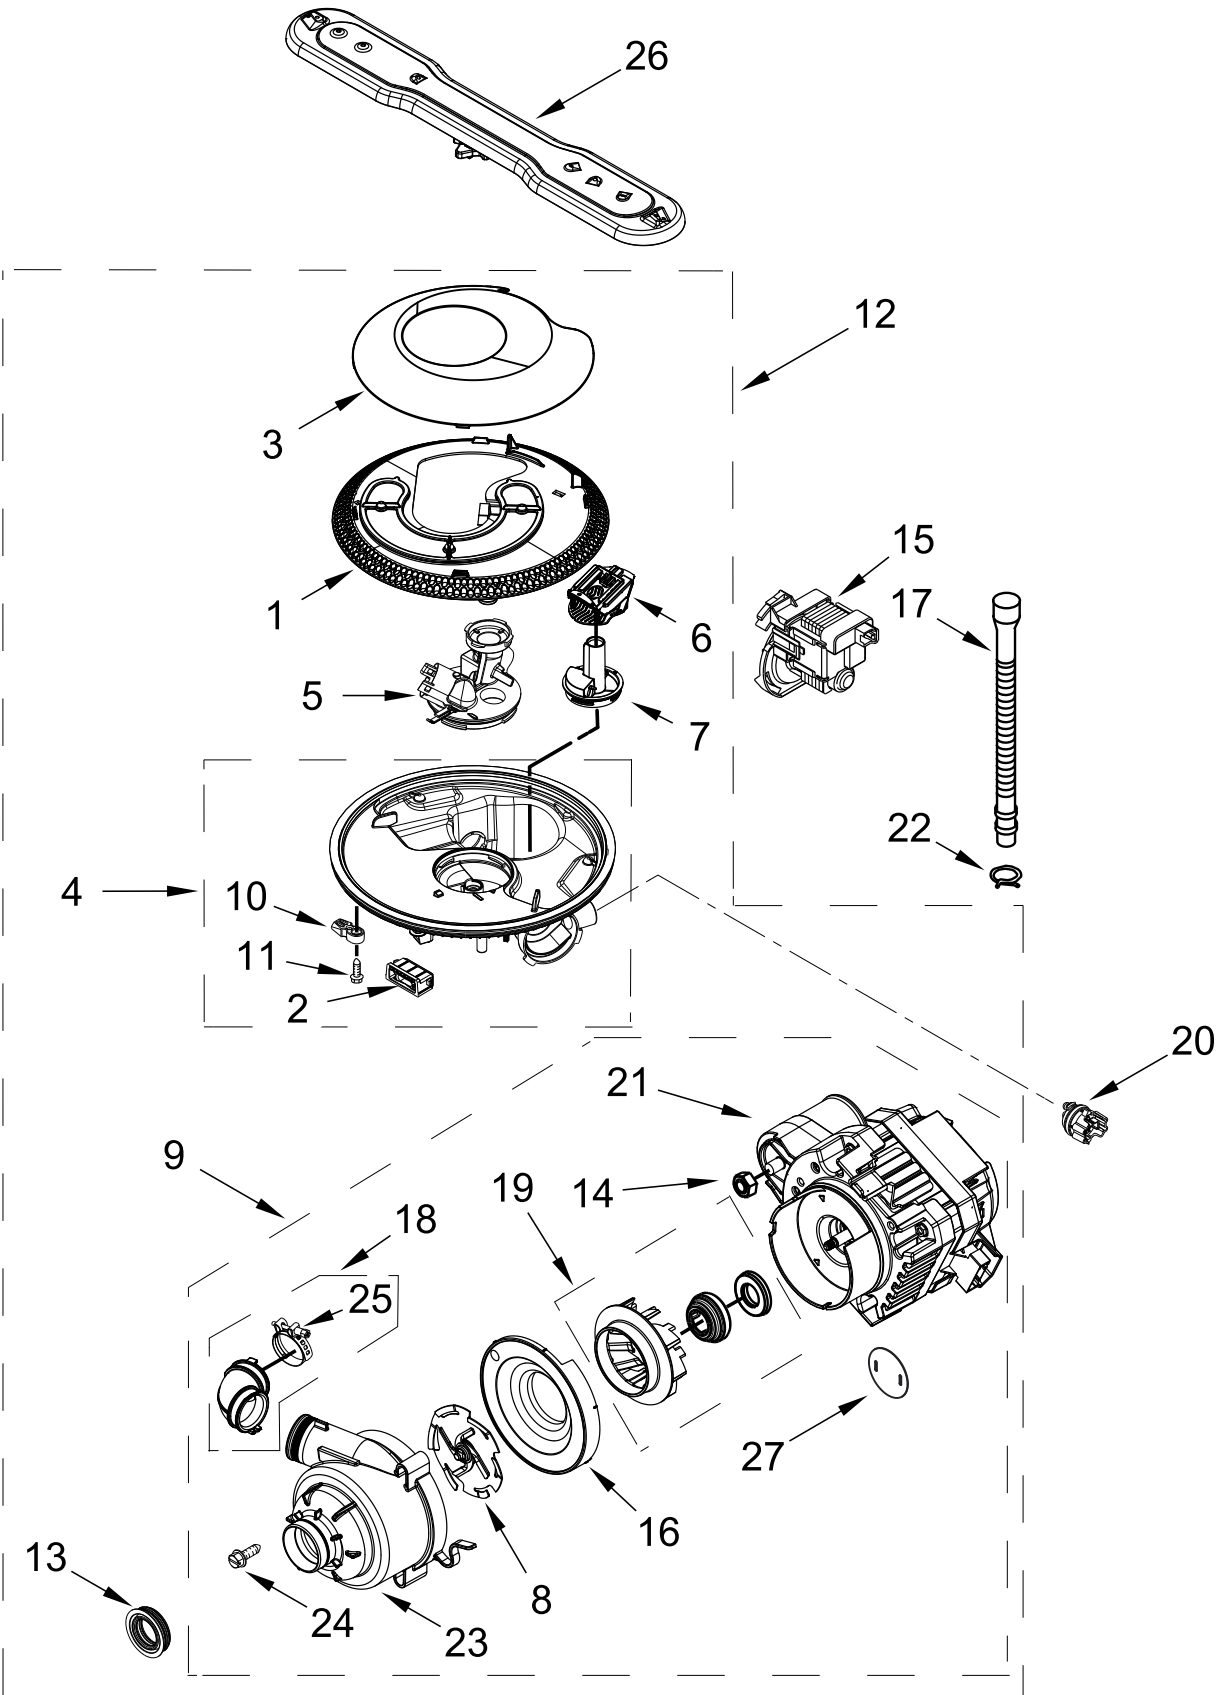

PUMP, WASHARM AND MOTOR PARTS

PUMP, WASHARM AND MOTOR PARTS

<u>Illus. No.</u>	<u>Part No.</u>	<u>Description</u>	<u>Illus. No.</u>	<u>Part No.</u>	<u>Description</u>	<u>Illus. No.</u>	<u>Part No.</u>	<u>Description</u>
1	W10591545	Accumulator Assembly	10	W10372113	Tab, Sump	20	W10723295	Indicator, Optical Wash
2	W10195086	Motor, Isolator	11	W10348407	Screw	21	W10591575	Capacitor
3	W10736968	Cover, Accumulator	12	W10591570	Sump & Motor Assembly	22	370445	Clamp, Hose
4	W10482462	Sump With Seal (Also Order Items 13 & 18)	13	W10538166	Grommet	23	W10618403	Housing, Pump (Also Order Items 13 & 18)
5	W10463892	Cover, Outlet	14	8533949	Nut	24	W10467002	Screw
6	W10591547	Protector, Inlet	15	W10348269	Pump, Drain	25	W10169167	Clamp, Hose
7	W10591540	Adapter, Drain	16	W10591561	Enclosure, Motor	26	W10605800	Sprayarm, Lower
8	W10591562	Chopper Assembly	17	8269144	Hose, Drain	27	W10710432	Shield, Capacitor
9	W10591569	Motor Assembly (Also Order Item 13)	18	W10445975	Hose Assembly (Includes 2 Clamps)			
			19	W10591558	Impeller Assembly