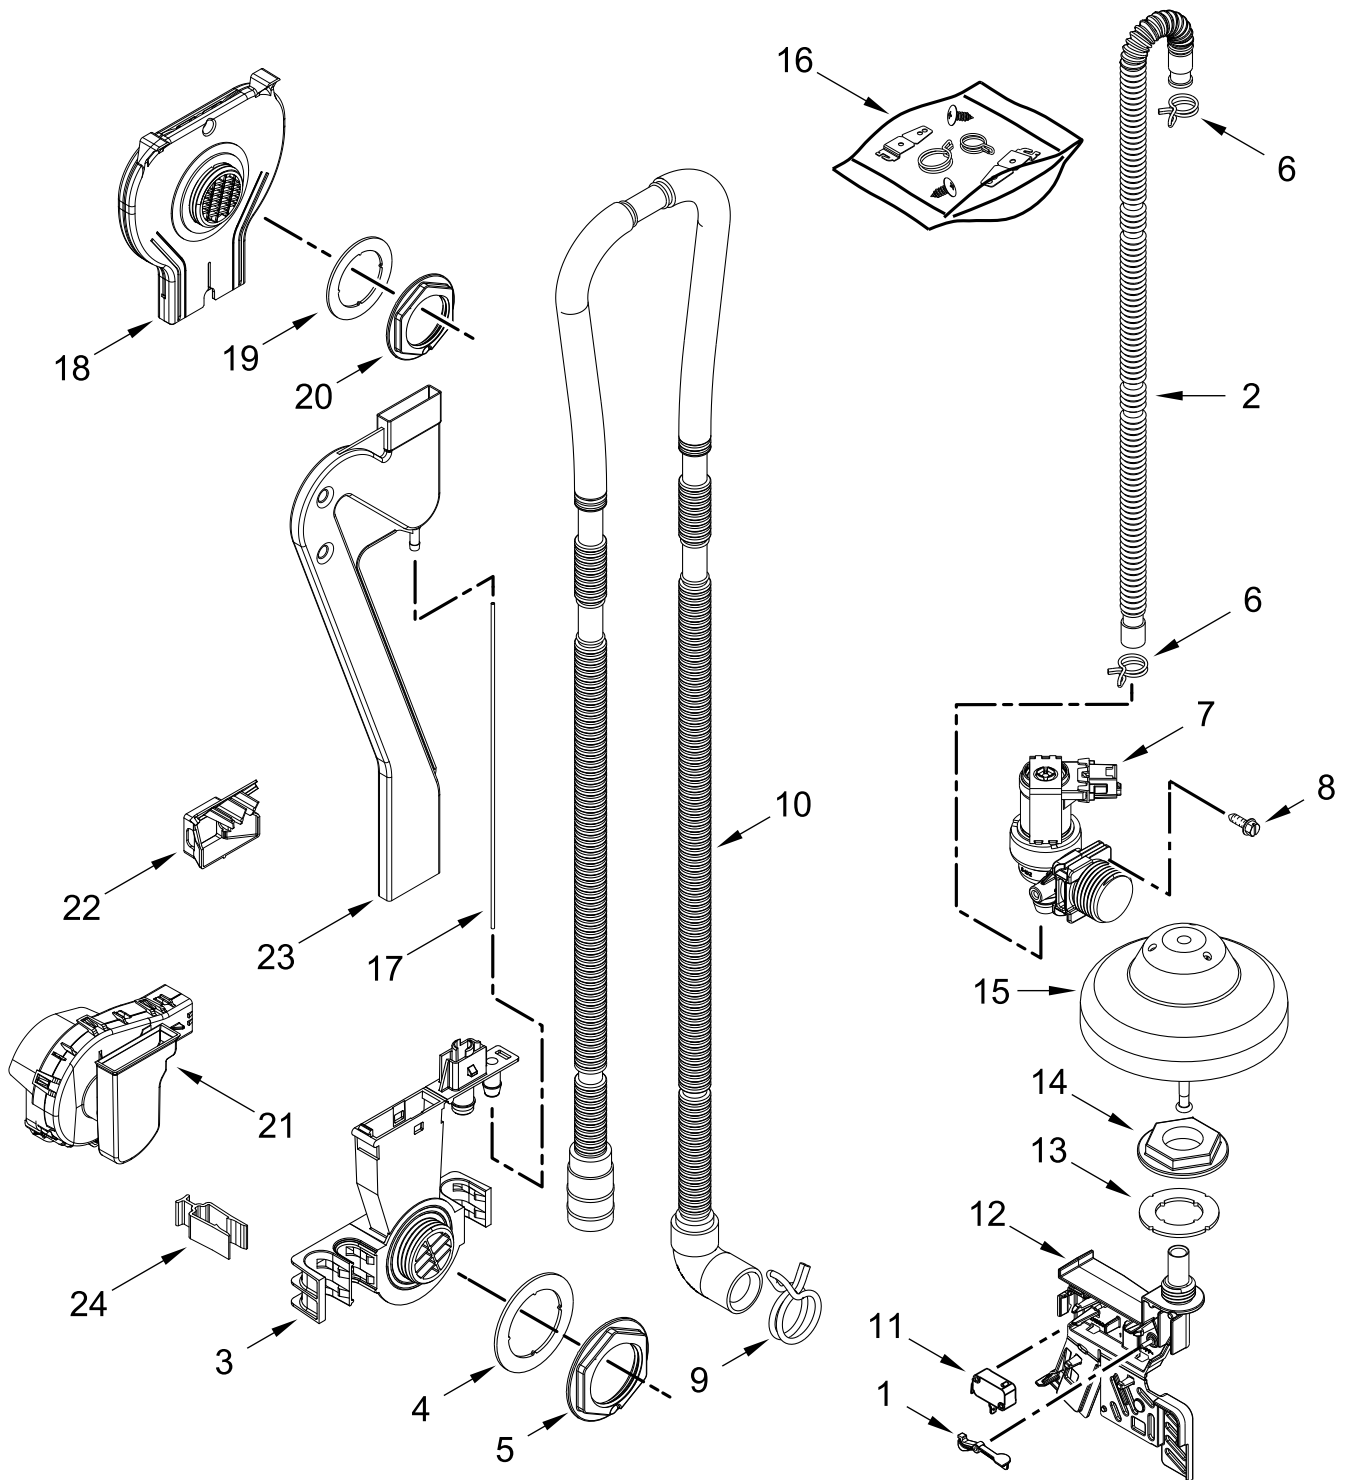

FILL, DRAIN AND OVERFILL PARTS

FILL, DRAIN AND OVERFILL PARTS

<u>Illus.</u> <u>No.</u>	<u>Part No.</u>	<u>Description</u>	<u>Illus.</u> <u>No.</u>	<u>Part No.</u>	<u>Description</u>	<u>Illus.</u> <u>No.</u>	<u>Part No.</u>	<u>Description</u>
1	W10195037	Lever, Overfill Switch	11	W10734532	Switch, Overfill Control	19	W10653310	Seal, Rubber
2	W10769066	Inlet, Hose	12	W10647205	Housing, Overfill	20	W10851721	Nut, Air Assembly
3	W10584470	Inlet, Water (Also Order Item 4)			(Also Order Item 13)	21	W10673168	Blower Assembly
4	8531323	Gasket	13	8531743	Gasket, Flat	22	W10653323	Nozzle, Airduct
5	W10213825	Nut, Water Inlet (Also Order Item 4)	14	W10195038	Nut, Standpipe	23	W10770367	Tube, Exhaust
6	371505	Clamp, Hose	15	W10195036	Float & Retainer Assembly	24	W10653320	Clip, Retainer
7	W10327249	Fill Valve Assembly	16	W10292152	Miscellaneous Parts Bag (Contains 2 Screws, 2 Clamps, & 2 Brackets)			
8	304392	Screw	17	W10772907	Vent Hose			
9	370445	Clamp, Hose	18	W10851715	Outlet, Air Assembly			
10	W10545278	Drain loop with check valve assembly