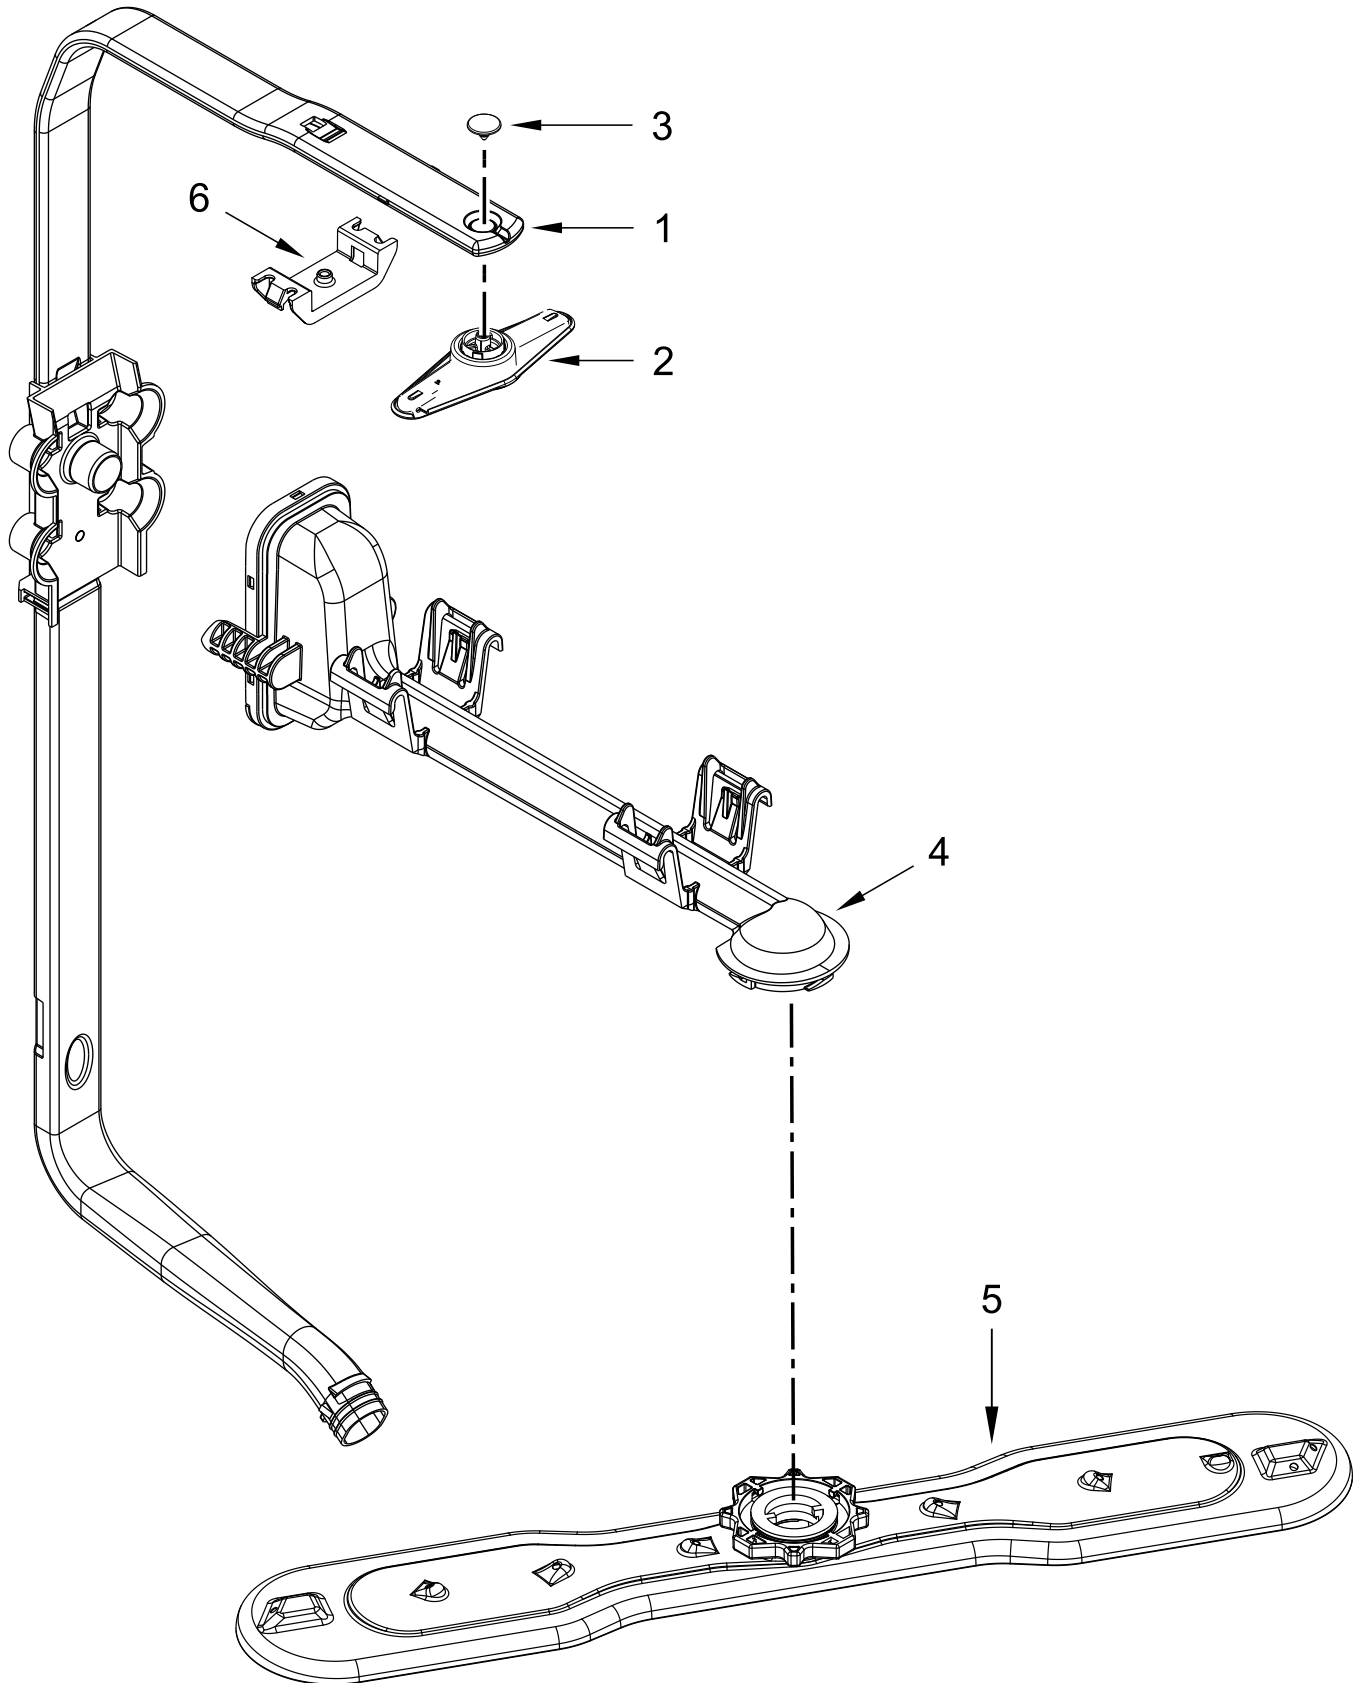

PUMP, WASHARM AND MOTOR PARTS

<u>Illus. No.</u>	<u>Part No.</u>	<u>Description</u>	<u>Illus. No.</u>	<u>Part No.</u>	<u>Description</u>	<u>Illus. No.</u>	<u>Part No.</u>	<u>Description</u>
1	W10591545	Accumulator Assembly	10	W10372113	Tab, Sump	20	W10723295	Indicator, Optical Wash
2	W10195086	Motor, Isolator	11	W10348407	Screw	21	W10591575	Capacitor
3	W10736968	Cover, Accumulator	12	W10591570	Sump & Motor Assembly	22	370445	Clamp, Hose
4	W10482462	Sump With Seal (Also Order Items 13 & 18)	13	W10538166	Grommet	23	W10618403	Housing, Pump (Also Order Items 13 & 18)
5	W10463892	Cover, Outlet	14	8533949	Nut	24	W10467002	Screw
6	W10591547	Protector, Inlet	15	W10348269	Pump, Drain	25	W10169167	Clamp, Hose
7	W10591540	Adapter, Drain	16	W10591561	Enclosure, Motor	26	W10605800	Sprayarm, Lower
8	W10591562	Chopper Assembly	17	8269144	Hose, Drain	27	W10710432	Shield, Capacitor
9	W10591569	Motor Assembly (Also Order Item 13)	18	W10445975	Hose Assembly (Includes 2 Clamps)			
			19	W10591558	Impeller Assembly			

UPPER WASH AND RINSE PARTS