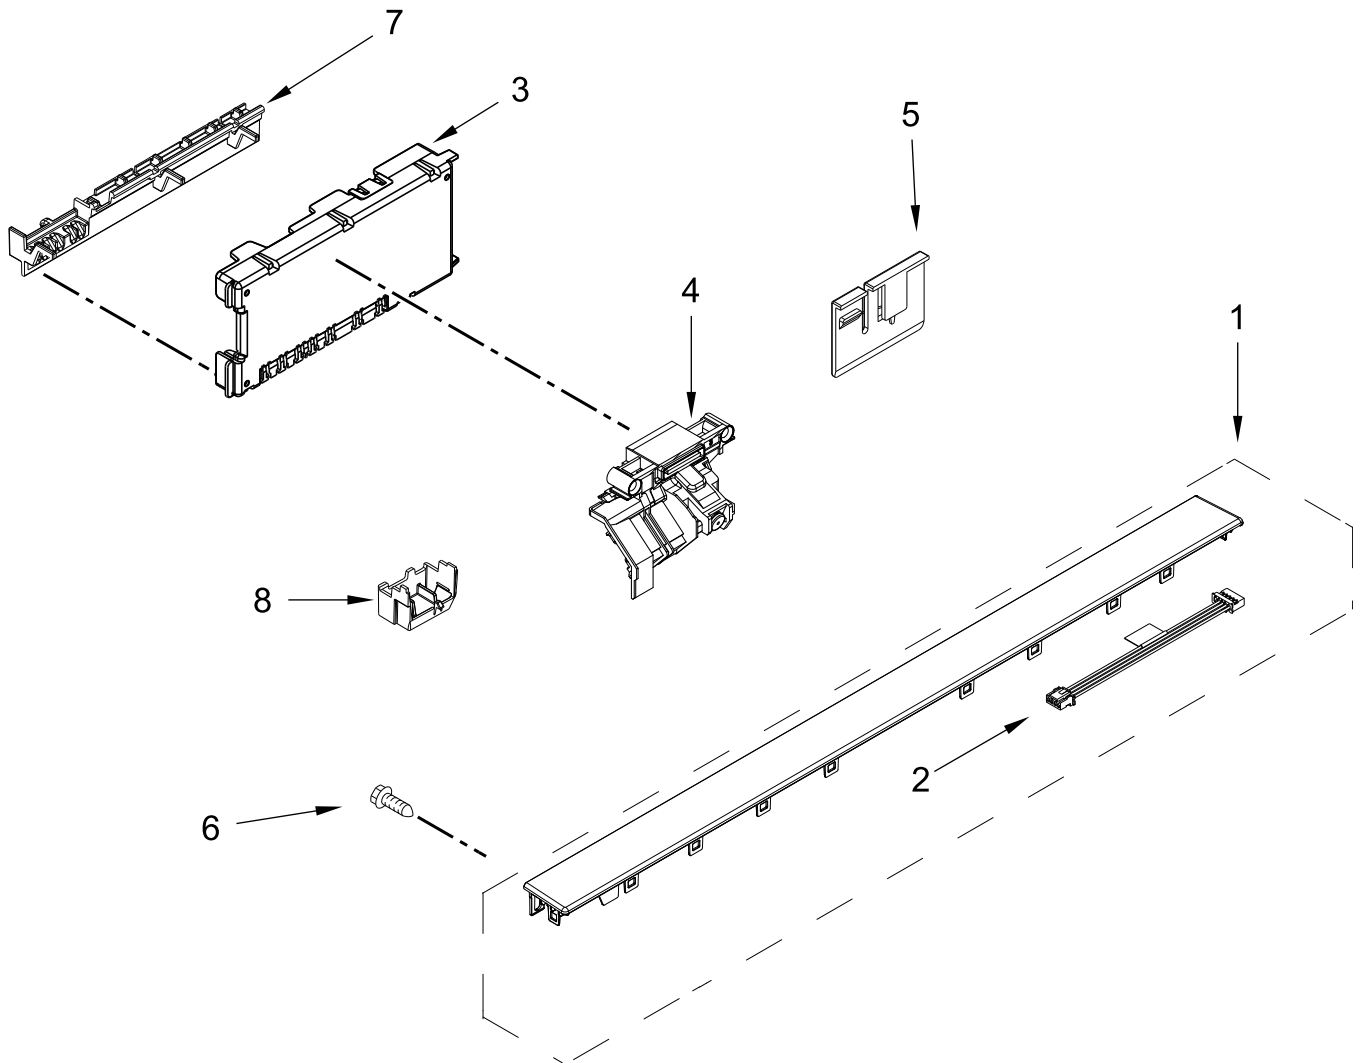

**UNDERCOUNTER DISHWASHER
Fingerprint Resistant**

MODELS:

MDB8989SHZ0 (Stainless)

DOOR AND PANEL PARTS

DOOR AND PANEL PARTS

<u>Illus. No.</u>	<u>Part No.</u>	<u>Description</u>	<u>Illus. No.</u>	<u>Part No.</u>	<u>Description</u>	<u>Illus. No.</u>	<u>Part No.</u>	<u>Description</u>
1		Literature Parts	3	W10844384	Barrier, Vapor	11		Access Panel
	W10806906	Installation Instructions	4		Panel Front (Includes Items 6 & 8)		W10852733	Black
	W11236381	Energy Guide		W11030493	Stainless	12	3400071	Screw
	W11172665	Use & Care Guide	5	W10853886	U-nut	13	W10735304	Insulation, Four Layer
	W10867183	Tech Sheet, English	6	W10854504	Light Pipe			
	W10867186	Tech Sheet, French	7	W10315897	Insulation, Front Panel			
2		Arm, Hinge	8	W10692757	Barrel Nut, Front Panel			
	8534854	Left Hand	9	W10641745	Bracket, Control			
	8534853	Right Hand	10	302868	Screw (Black)			

CONTROL PANEL AND LATCH PARTS

CONTROL PANEL AND LATCH PARTS

<u>Illus.</u> <u>No.</u>	<u>Part No.</u>	<u>Description</u>	<u>Illus.</u> <u>No.</u>	<u>Part No.</u>	<u>Description</u>	<u>Illus.</u> <u>No.</u>	<u>Part No.</u>	<u>Description</u>
1		Console Assembly	5	W11233967	Clip, Control	7	W10825369	Brace, Connector
	W11132777	Black	6	W10348408	Screw (Long)	8	W10825638	Box, Connector
2	W10566919	Jumper, 4 Wire						
3	W11168782	Control, Electronic						
4	W10653840	Latch Assembly (Includes Switch)						

INNER DOOR PARTS

INNER DOOR PARTS

<u>Illus.</u> <u>No.</u>	<u>Part No.</u>	<u>Description</u>
1	W10348409	Screw
2	8281217	Screw
3	W10712597	Inner Door

<u>Illus.</u> <u>No.</u>	<u>Part No.</u>	<u>Description</u>
4	W10667473	Seal, Door Bottom
5	W10834759	Wiring Harness