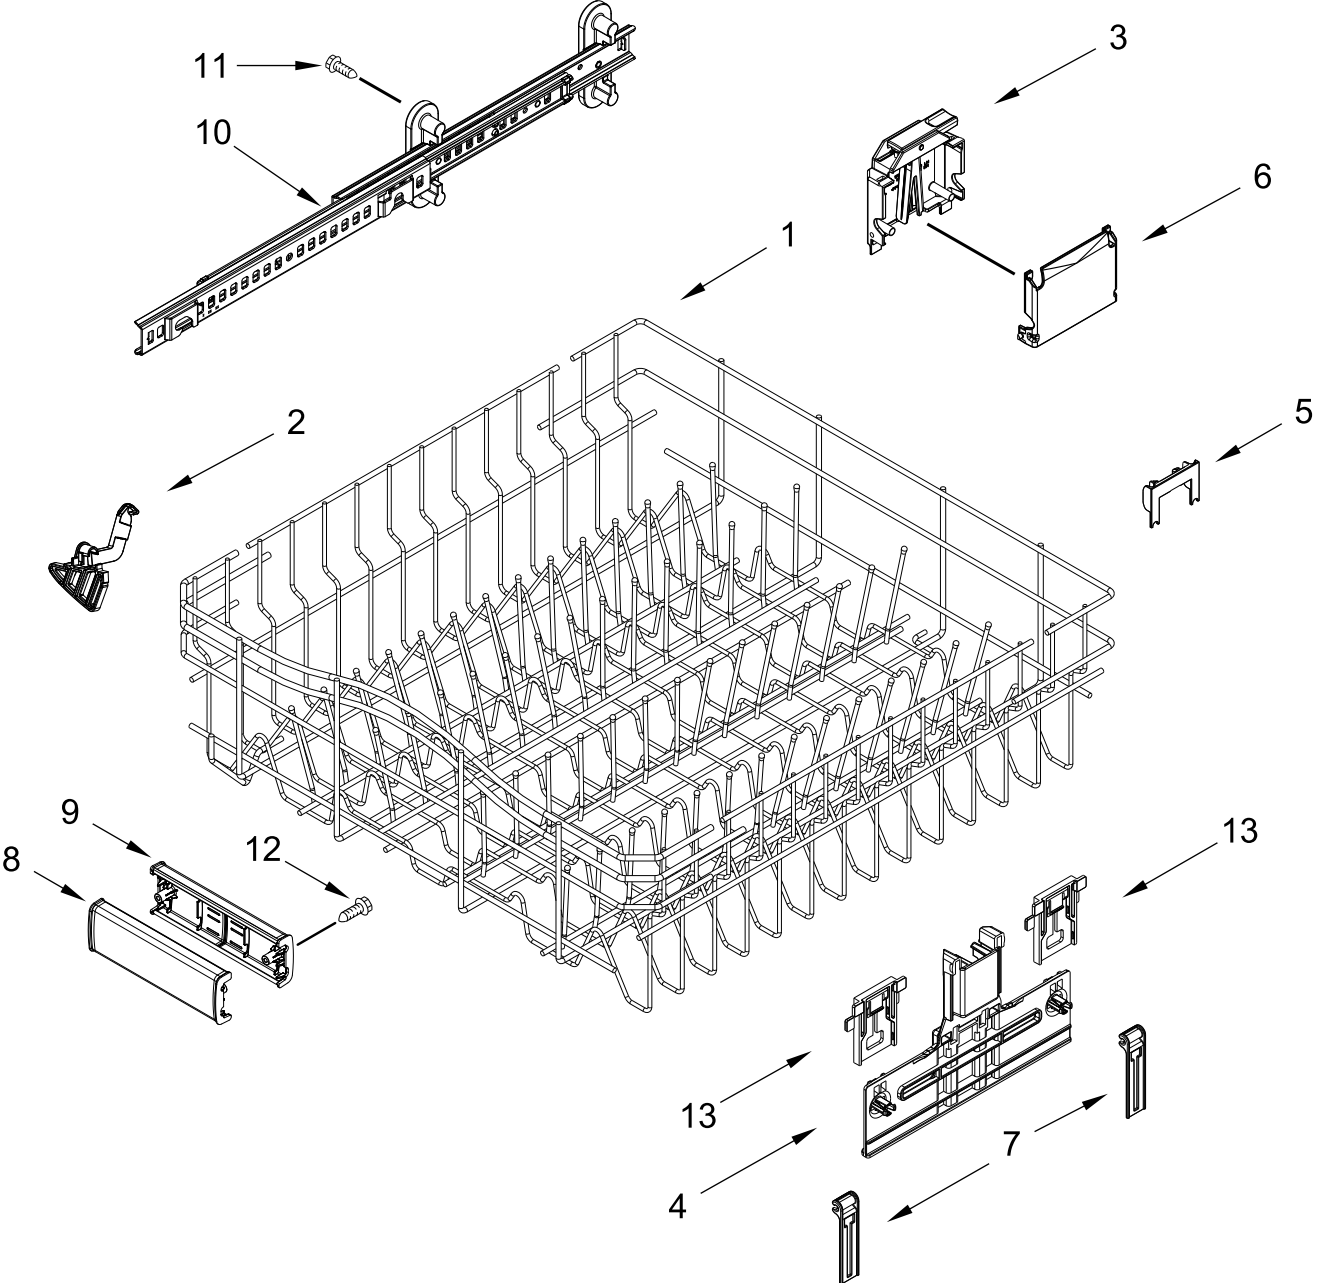

UPPER RACK AND TRACK PARTS

UPPER RACK AND TRACK PARTS

<u>Illus.</u> <u>No.</u>	<u>Part No.</u>	<u>Description</u>	<u>Illus.</u> <u>No.</u>	<u>Part No.</u>	<u>Description</u>	<u>Illus.</u> <u>No.</u>	<u>Part No.</u>	<u>Description</u>
1	W10312792	Dishrack, Upper	7	W10195839	Strap, Tether Adjuster	11	W10309090	Screw
2	W10752617	Clip, Dispenser Guard	8	W10635042	Handle, Dishrack (Front)	12	9741232	Screw
3		Housing Assembly	9	W10562068	Handle, Dishrack (Rear)	13	W10195840	Positioner, Adjuster
	W10588164	Left Hand	10		Track Assembly			
	W10588165	Right Hand		W11192640	Left Hand			
4	W10546503	Adjuster Assembly		W11192638	Right Hand			
5	W10250160	Clip, Adjuster						
6	W10250162	Cover, Adjuster