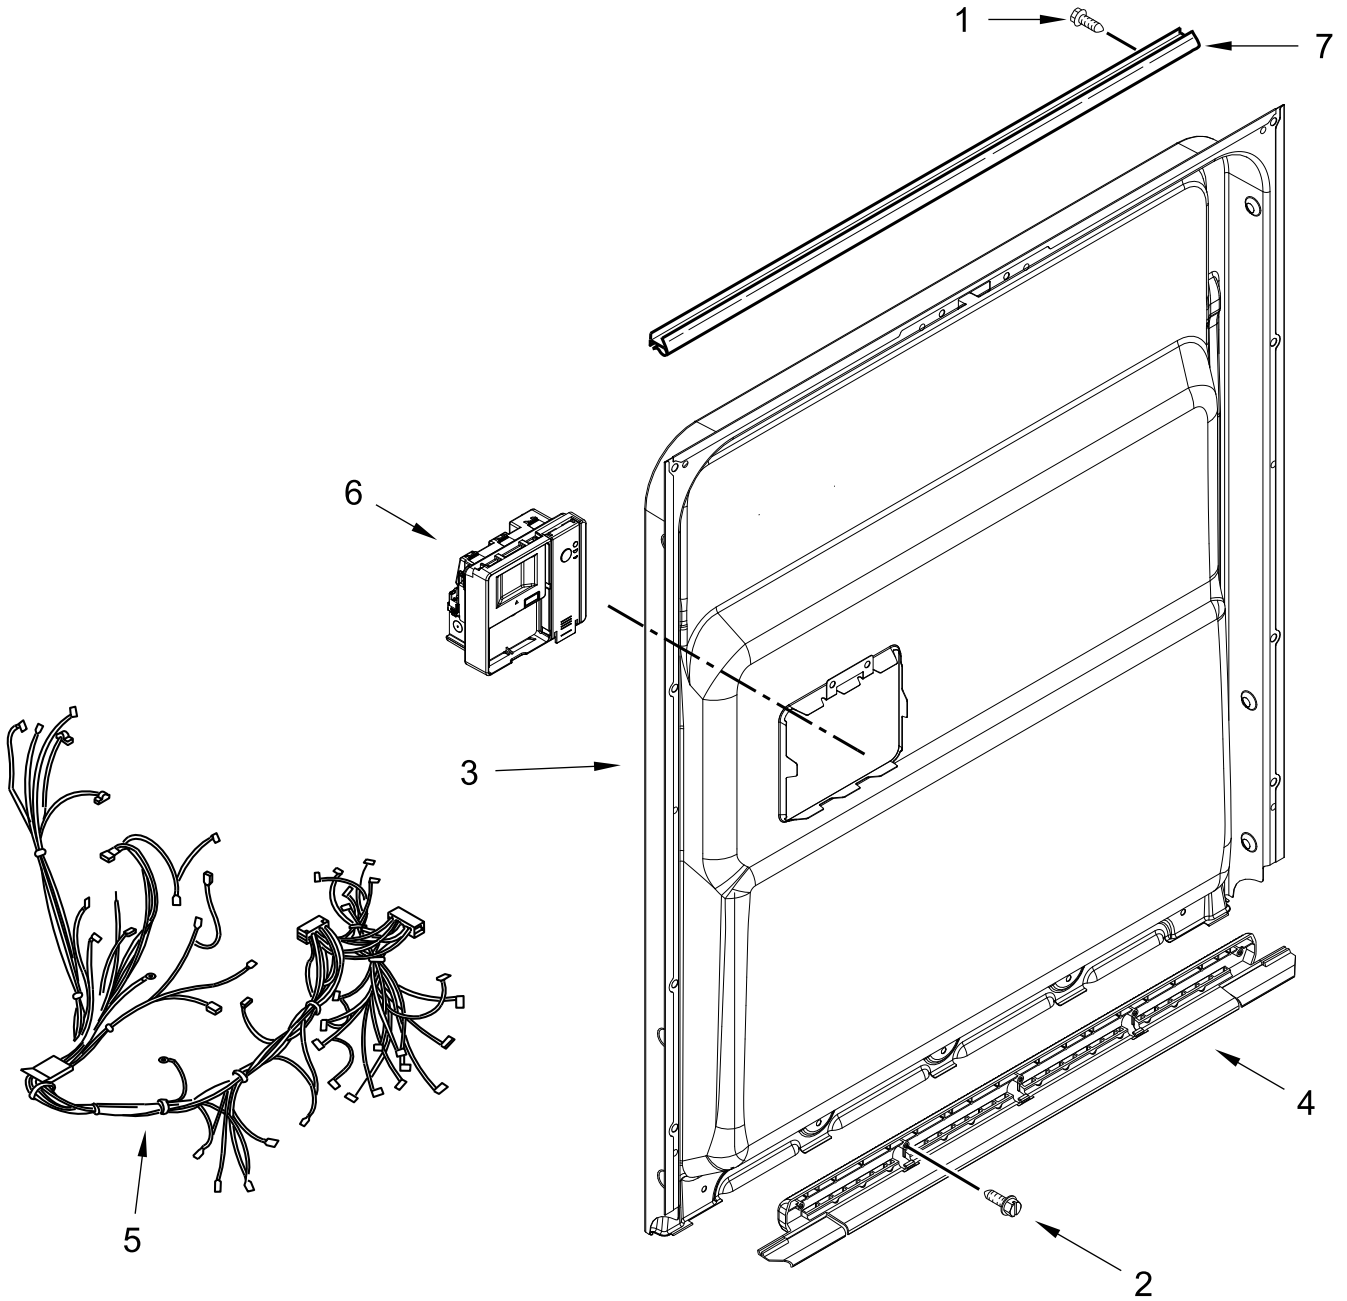

**UNDERCOUNTER DISHWASHER
Fingerprint Resistant**

MODELS:

MDB8989SHZ0 (Stainless)

DOOR AND PANEL PARTS

DOOR AND PANEL PARTS

<u>Illus. No.</u>	<u>Part No.</u>	<u>Description</u>	<u>Illus. No.</u>	<u>Part No.</u>	<u>Description</u>	<u>Illus. No.</u>	<u>Part No.</u>	<u>Description</u>
1		Literature Parts	3	W10844384	Barrier, Vapor	11		Access Panel
	W10806906	Installation Instructions	4		Panel Front (Includes Items 6 & 8)		W10852733	Black
	W11236381	Energy Guide		W11030493	Stainless	12	3400071	Screw
	W11172665	Use & Care Guide	5	W10853886	U-nut	13	W10735304	Insulation, Four Layer
	W10867183	Tech Sheet, English	6	W10854504	Light Pipe			
	W10867186	Tech Sheet, French	7	W10315897	Insulation, Front Panel			
2		Arm, Hinge	8	W10692757	Barrel Nut, Front Panel			
	8534854	Left Hand	9	W10641745	Bracket, Control			
	8534853	Right Hand	10	302868	Screw (Black)			

CONTROL PANEL AND LATCH PARTS

CONTROL PANEL AND LATCH PARTS

<u>Illus.</u> <u>No.</u>	<u>Part No.</u>	<u>Description</u>	<u>Illus.</u> <u>No.</u>	<u>Part No.</u>	<u>Description</u>	<u>Illus.</u> <u>No.</u>	<u>Part No.</u>	<u>Description</u>
1		Console Assembly	5	W11233967	Clip, Control	7	W10825369	Brace, Connector
	W11132777	Black	6	W10348408	Screw (Long)	8	W10825638	Box, Connector
2	W10566919	Jumper, 4 Wire						
3	W11168782	Control, Electronic						
4	W10653840	Latch Assembly (Includes Switch)						

INNER DOOR PARTS

INNER DOOR PARTS

<u>Illus.</u> <u>No.</u>	<u>Part No.</u>	<u>Description</u>
1	W10348409	Screw
2	8281217	Screw
3	W10712597	Inner Door

<u>Illus.</u> <u>No.</u>	<u>Part No.</u>	<u>Description</u>
4	W10667473	Seal, Door Bottom
5	W10834759	Wiring Harness