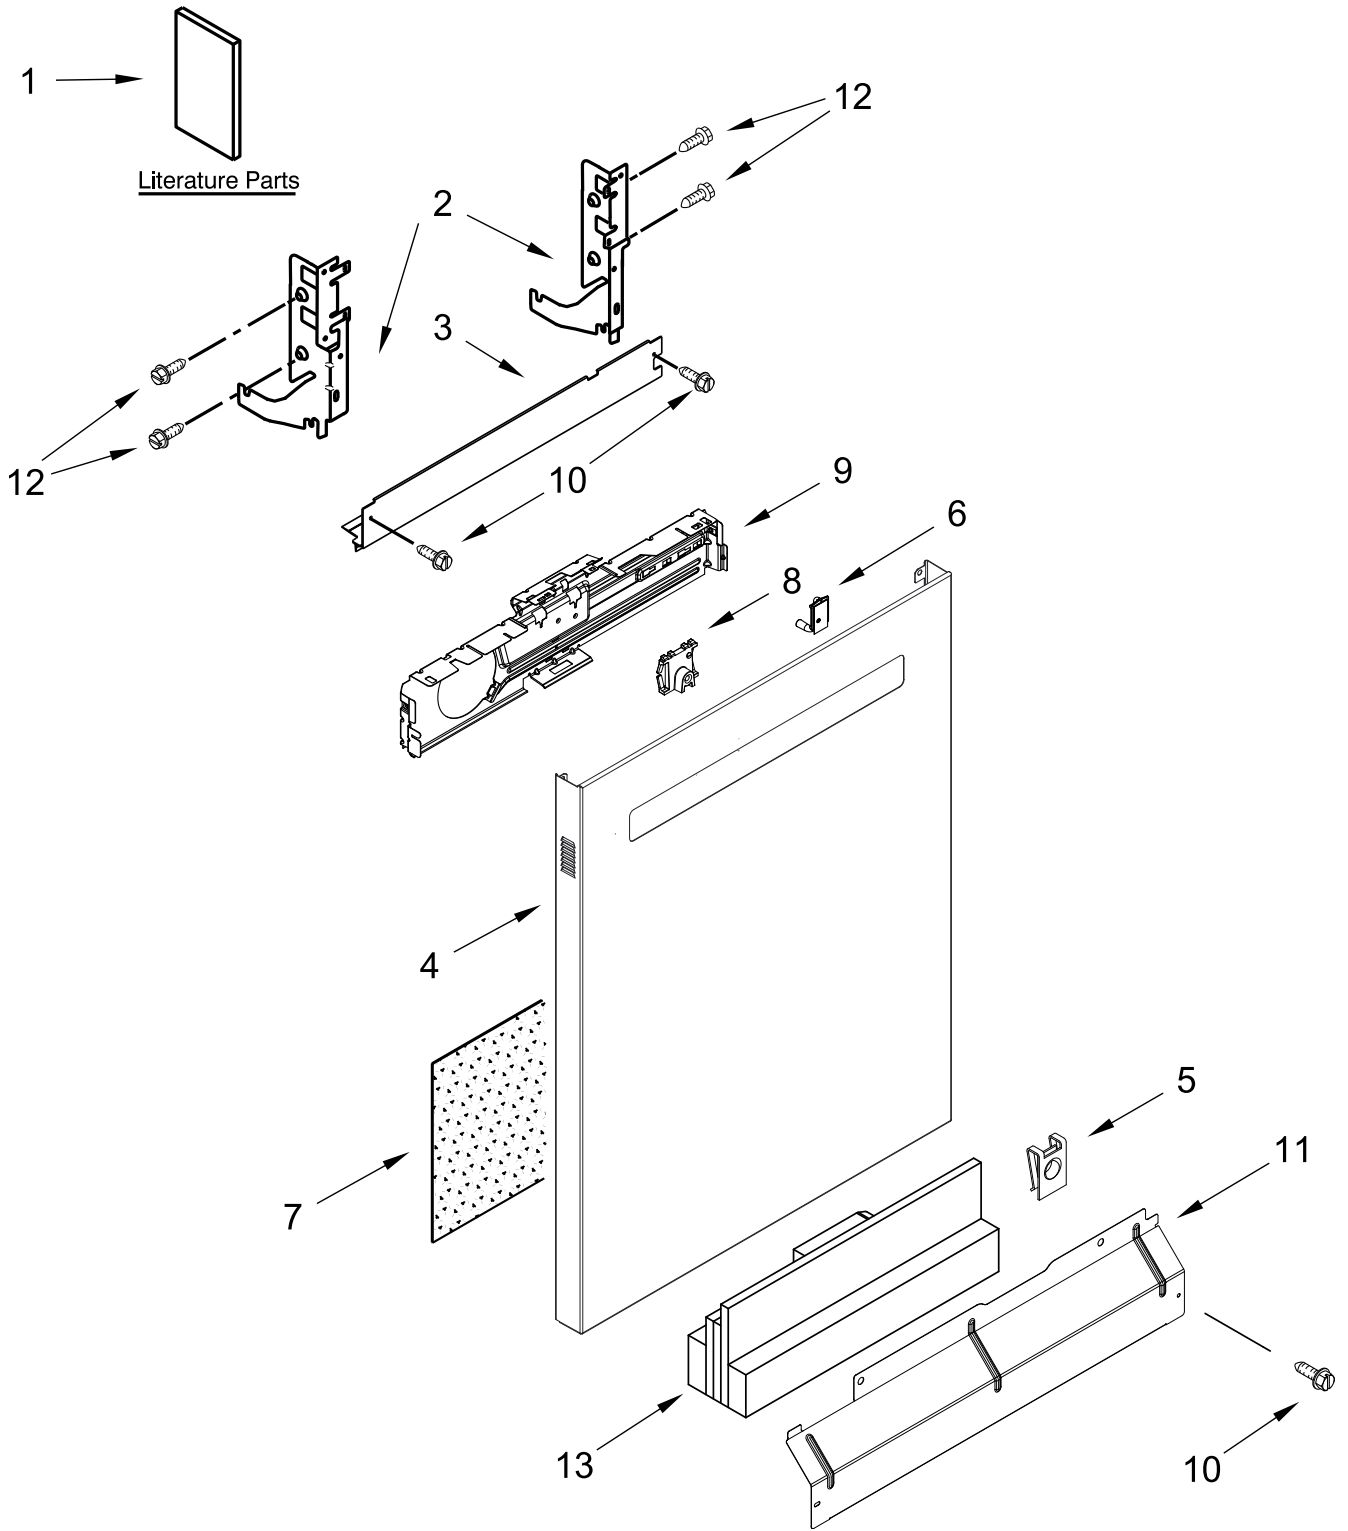

**UNDERCOUNTER DISHWASHER
Fingerprint Resistant**

MODELS:

MDB8989SHZ0 (Stainless)

DOOR AND PANEL PARTS

DOOR AND PANEL PARTS

<u>Illus. No.</u>	<u>Part No.</u>	<u>Description</u>	<u>Illus. No.</u>	<u>Part No.</u>	<u>Description</u>	<u>Illus. No.</u>	<u>Part No.</u>	<u>Description</u>
1		Literature Parts	3	W10844384	Barrier, Vapor	11		Access Panel
	W10806906	Installation Instructions	4		Panel Front (Includes Items 6 & 8)		W10852733	Black
	W11236381	Energy Guide		W11030493	Stainless	12	3400071	Screw
	W11172665	Use & Care Guide	5	W10853886	U-nut	13	W10735304	Insulation, Four Layer
	W10867183	Tech Sheet, English	6	W10854504	Light Pipe			
	W10867186	Tech Sheet, French	7	W10315897	Insulation, Front Panel			
2		Arm, Hinge	8	W10692757	Barrel Nut, Front Panel			
	8534854	Left Hand	9	W10641745	Bracket, Control			
	8534853	Right Hand	10	302868	Screw (Black)			

CONTROL PANEL AND LATCH PARTS

CONTROL PANEL AND LATCH PARTS

<u>Illus.</u> <u>No.</u>	<u>Part No.</u>	<u>Description</u>	<u>Illus.</u> <u>No.</u>	<u>Part No.</u>	<u>Description</u>	<u>Illus.</u> <u>No.</u>	<u>Part No.</u>	<u>Description</u>
1		Console Assembly	5	W11233967	Clip, Control	7	W10825369	Brace, Connector
	W11132777	Black	6	W10348408	Screw (Long)	8	W10825638	Box, Connector
2	W10566919	Jumper, 4 Wire						
3	W11168782	Control, Electronic						
4	W10653840	Latch Assembly (Includes Switch)						

INNER DOOR PARTS

INNER DOOR PARTS

<u>Illus.</u> <u>No.</u>	<u>Part No.</u>	<u>Description</u>
1	W10348409	Screw
2	8281217	Screw
3	W10712597	Inner Door

<u>Illus.</u> <u>No.</u>	<u>Part No.</u>	<u>Description</u>
4	W10667473	Seal, Door Bottom
5	W10834759	Wiring Harness