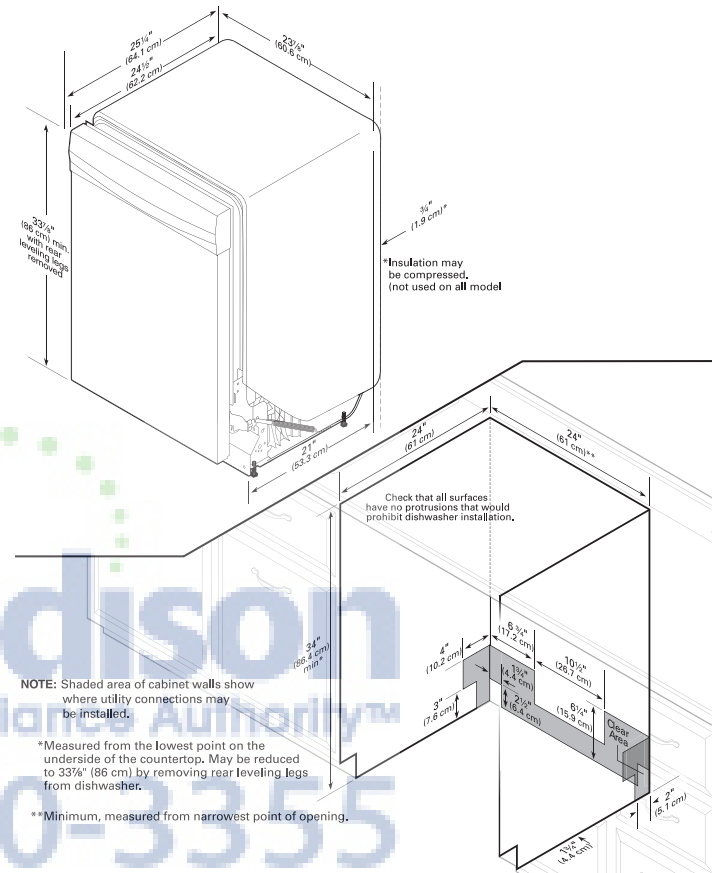

Maytag® Jetclean® Plus Dishwasher with 100% Stainless Steel Tub Interior

MDB7749SA

Key Features

- 4-Blade Stainless Steel Chopper
- Industry's Most Powerful Motor Available* - Tested to 2X Life**
- Designed, Engineered and Assembled in the USA
- ENERGY STAR® Qualified
- 100% Stainless Steel Tub Interior
- Steam Sanitize Option
- JetClean® Plus Wash System
- Premium Dark Duraguard® Nylon Racks
- TouchScrub™ Option
- Tiered Upper Rack
- Auto Clean Cycle
- Split & Fit™ Silverware Basket
- Adjustable Upper Rack
- Fully Integrated Design

MDB7749SA

Specifications

MODEL	MDB7749SA
PERFORMANCE	
Wash Sensor	OWI
Number of Cycles	6
Quick Wash	Yes
Light/China Cycle	Yes
Normal Cycle	Yes
Rinse Only Cycle	Yes
Number of Options	6
Heated Dry Option	Yes
Hi Temp Wash Option	Yes
Delay Wash Option	2/4/8 Hour
Control Lockout Option	Yes
Built-In Hard Food Chopper	Yes
Rinse-Aid Dispenser	Yes
QUALITY	
Tub Material	Stainless Steel
Tub Design	Oversize Capacity Plus Tall Tub
Rack Material	Nylon
Sound Tested DB	53
LOADING FEATURES	
Silverware Basket	Split & Fit
Number of Racks	2
Place Settings	14
Rack Material	Nylon
GENERAL	
E-Star	Yes
Electrical	15 Amps, 60 Hz, 120 V, 15
COLOR AVAILABILITY	W/Q/B/M

W=White, Q=Bisque, B=Black
M=Monochromatic Stainless Steel

Dimensions

DIMENSIONS

Height	34 1/2
Depth	24 1/2
Width	23 7/8

All dimensions are shown in inches.

Dimensions are for planning purposes only.

For complete details, see Installation Instructions packed with product. Specifications subject to change without notice.