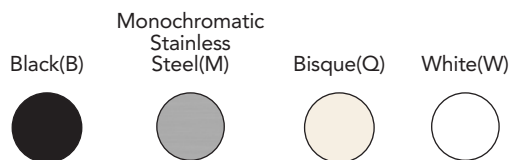

Maytag® Jetclean® Plus Dishwasher with 100% Stainless Steel Tub Interior

MDB7749SA

Key Features

- 4-Blade Stainless Steel Chopper
- Industry's Most Powerful Motor Available* - Tested to 2X Life**
- Designed, Engineered and Assembled in the USA
- ENERGY STAR® Qualified
- 100% Stainless Steel Tub Interior
- Steam Sanitize Option
- JetClean® Plus Wash System
- Premium Dark Duraguard® Nylon Racks
- TouchScrub™ Option
- Tiered Upper Rack
- Auto Clean Cycle
- Split & Fit™ Silverware Basket
- Adjustable Upper Rack
- Fully Integrated Design

AjMadison
Your Appliance Authority™
800-570-3355

COLOR AVAILABILITY

*Among leading brands.

**Twice life testing based on accelerated 20-year life testing, normal cycle, average use.

Maytag® Jetclean® Plus Dishwasher with 100% Stainless Steel Tub Interior

W=White, Q=Bisque, B=Black
M=Monochromatic Stainless Steel

Dimensions

DIMENSIONS

Height	34 1/2
Depth	24 1/2
Width	23 7/8

All dimensions are shown in inches.

Dimensions are for planning purposes only.

For complete details, see Installation Instructions packed with product. Specifications subject to change without notice.