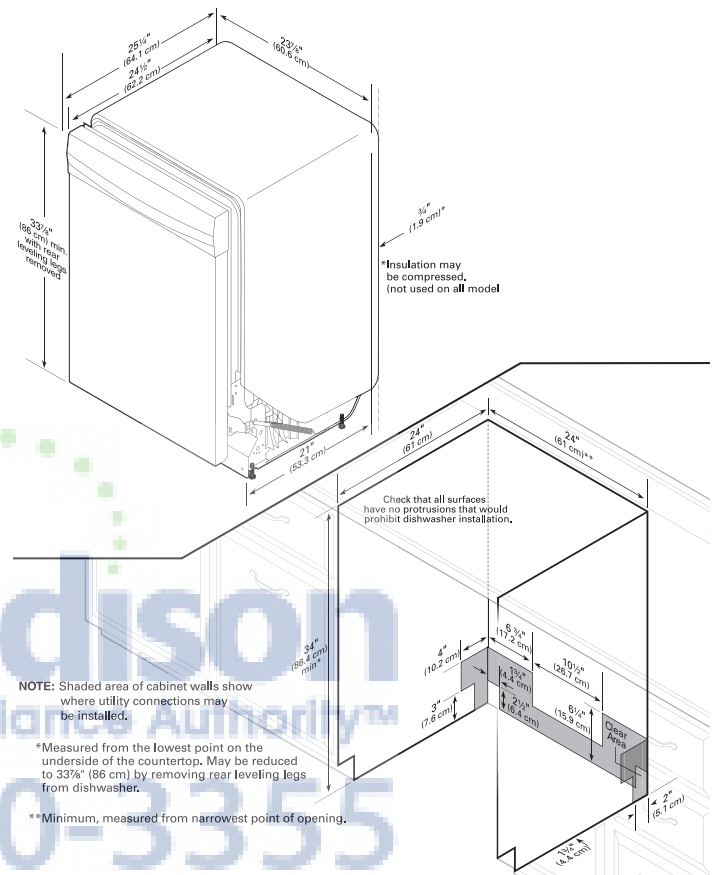

MDB4409PA

Specifications

MODEL	MDB4490PA
PERFORMANCE	
Wash Sensor	Thermistor
Number of Cycles	5
Quick Wash	Yes
Light/China Cycle	Yes
Normal Cycle	Yes
Rinse Only Cycle	Yes
Number of Options	4
Heated Dry Option	Yes
Hi Temp Wash Option	Yes
Delay Wash Option	4 Hour
Control Lockout Option	Yes
Built-In Hard Food Chopper	Yes
Rinse-Aid Dispenser	Yes
QUALITY	
Tub Material	Plastic
Tub Design	Oversize Capacity Plus Tall Tub
Rack Material	Vinyl
Sound Tested DB	59
LOADING FEATURES	
Silverware Basket	Standard
Number of Racks	2
Place Settings	10
Rack Material	Vinyl
GENERAL	
E-Star	Yes
Electrical	15 Amps. 60 Hz. 120 V. 15
COLOR AVAILABILITY	W/B/S

W=White, B=Black, S=Stainless

Dimensions

DIMENSIONS

Height	34 1/2
Depth	24 1/2
Width	23 7/8

All dimensions are shown in inches.

Dimensions are for planning purposes only.

For complete details, see Installation Instructions packed with product. Specifications subject to change without notice.