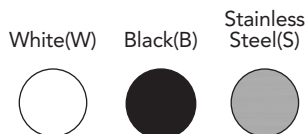

COLOR AVAILABILITY

*Among leading brands.

**Twice life testing based on accelerated 20-year life testing, normal cycle, average use.