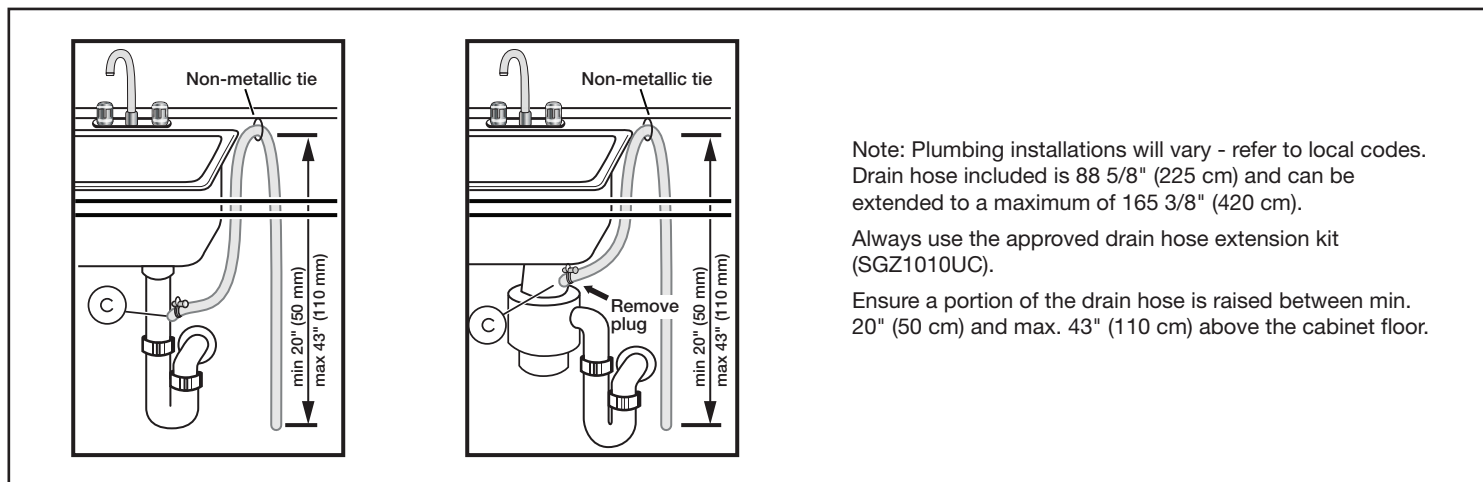

24" Custom Panel Dishwasher

Benchmark Series – Custom Panel SHV89PW73N

BOSCH

Invented for life

Installation Details

For help and assistance with Bosch accessories please visit: www.bosch-eshop.com/eshop/bosch/us or call 1-800-944-2904 Mon-Fri 5am to 6pm PST Sat 6am to 3pm PST

Notes: All height, width and depth dimensions are shown in inches. BSH reserves the absolute and unrestricted right to change product materials and specifications, at any time, without notice. Consult the product's installation instructions for final dimensional data and other details prior to making cutout. Applicable product warranty can be found in accompanying product literature or you may contact your account manager for further details.

Warranties: Bosch warrants that the Product is free from defects in materials and workmanship for a period of three hundred and sixty-five (365) days from the date of purchase. The foregoing timeline begins to run upon the date of purchase, and shall not be stalled, tolled, extended, or suspended, for any reason whatsoever. This Product is also warranted to be free from cosmetic defects in material and workmanship (such as scratches of stainless steel, paint/porcelain blemishes, chip, dents, or other damage) to the finish of the Product, for a period of thirty (30) days from the date of purchase or closing date for new construction. This cosmetic warranty excludes slight color variations due to inherent differences in painted and porcelain parts, as well as differences caused by kitchen lighting, product location, or other similar factors. This cosmetic warranty specifically excludes any display, floor, "As Is", or "B" stock appliances.

For more information on our entire line of products, go to www.bosch-home.com/us or call 1-800-944-2904

© BSH Home Appliances Corporation. All rights reserved. Bosch is a registered trademark of Robert Bosch GmbH.

05/17