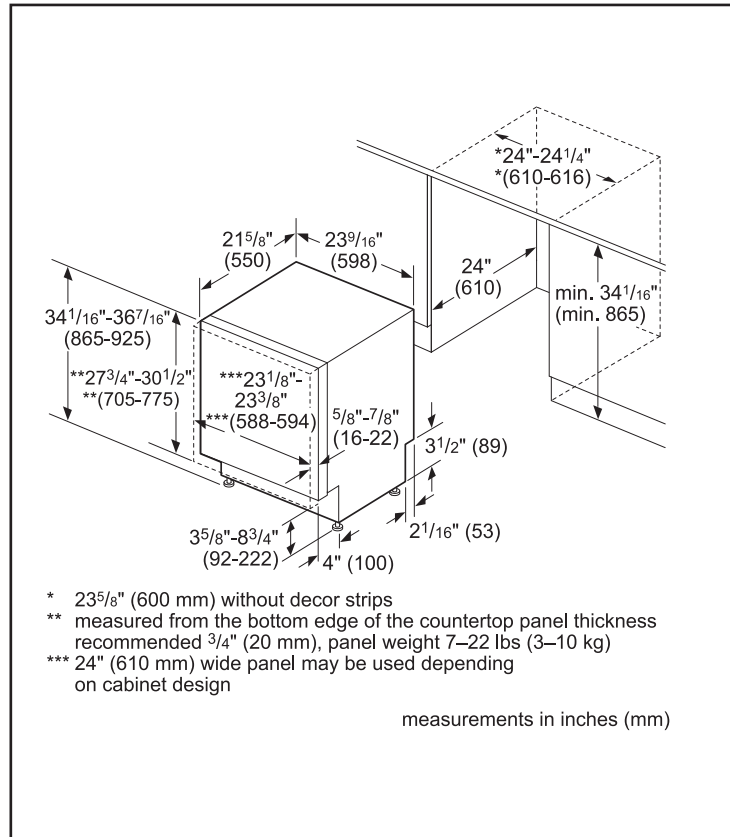

24" Custom Panel Dishwasher

Benchmark Series – Custom Panel SHV89PW73N

Installation Details

For help and assistance with Bosch accessories please visit: www.bosch-eshop.com/eshop/bosch/us or call 1-800-944-2904 Mon-Fri 5am to 6pm PST Sat 6am to 3pm PST

Notes: All height, width and depth dimensions are shown in inches. BSH reserves the absolute and unrestricted right to change product materials and specifications, at any time, without notice. Consult the product's installation instructions for final dimensional data and other details prior to making cutout. Applicable product warranty can be found in accompanying product literature or you may contact your account manager for further details.

Warranties: Bosch warrants that the Product is free from defects in materials and workmanship for a period of three hundred and sixty-five (365) days from the date of purchase. The foregoing timeline begins to run upon the date of purchase, and shall not be stalled, tolled, extended, or suspended, for any reason whatsoever. This Product is also warranted to be free from cosmetic defects in material and workmanship (such as scratches of stainless steel, paint/porcelain blemishes, chip, dents, or other damage) to the finish of the Product, for a period of thirty (30) days from the date of purchase or closing date for new construction. This cosmetic warranty excludes slight color variations due to inherent differences in painted and porcelain parts, as well as differences caused by kitchen lighting, product location, or other similar factors. This cosmetic warranty specifically excludes any display, floor, "As Is", or "B" stock appliances.

For more information on our entire line of products, go to www.bosch-home.com/us or call 1-800-944-2904

© BSH Home Appliances Corporation. All rights reserved. Bosch is a registered trademark of Robert Bosch GmbH.