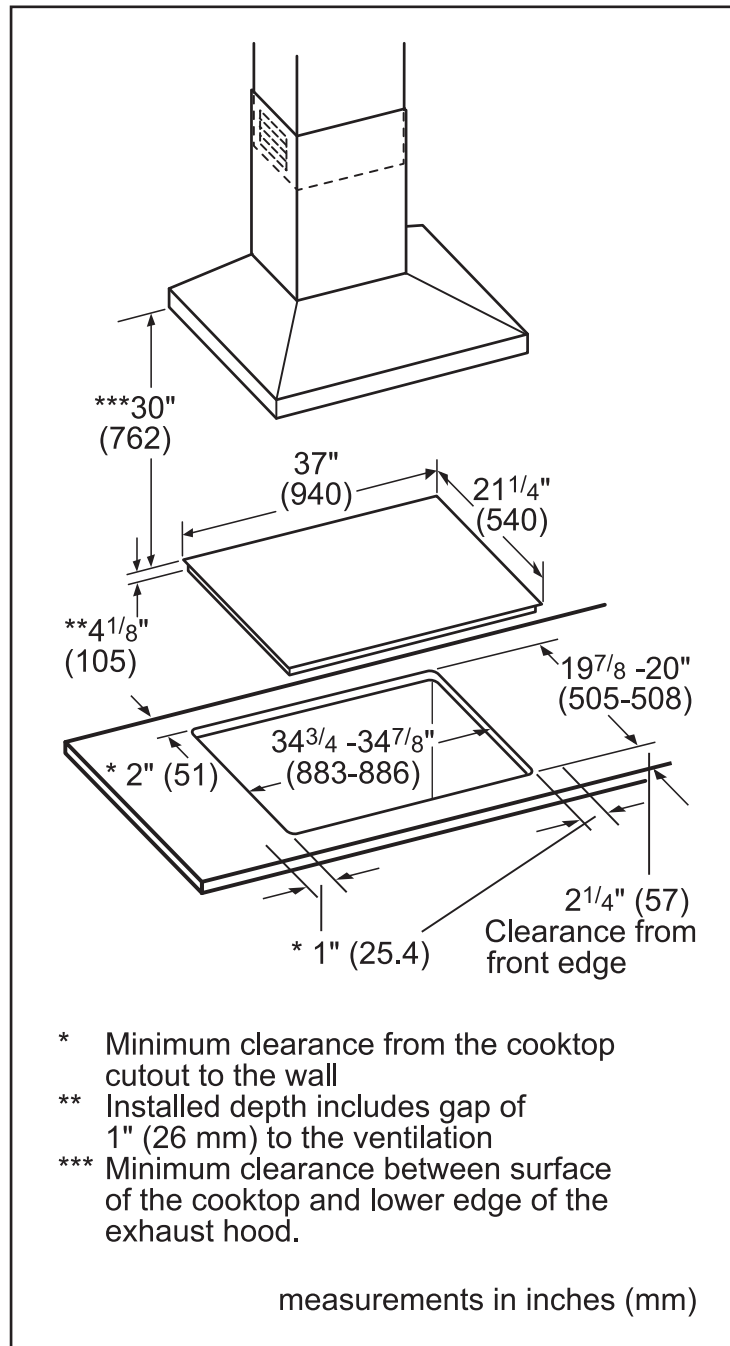

36" Induction Cooktop

Benchmark® Series – Black with Stainless Steel Frame NITP668SUC

BOSCH

Invented for life

Installation Details

For help and assistance with Bosch accessories please visit: www.bosch-eshop.com/eshop/bosch/us or call 1-800-944-2904 Mon-Fri 5am to 6pm PST Sat 6am to 3pm PST

Notes: All height, width and depth dimensions are shown in inches. BSH reserves the absolute and unrestricted right to change product materials and specifications, at any time, without notice. Consult the product's installation instructions for final dimensional data and other details prior to making cutout. Applicable product warranty can be found in accompanying product literature or you may contact your account manager for further details.

Warranties: Bosch warrants that the Product is free from defects in materials and workmanship for a period of three hundred and sixty-five (365) days from the date of purchase. The foregoing timeline begins to run upon the date of purchase, and shall not be stalled, tolled, extended, or suspended, for any reason whatsoever. This Product is also warranted to be free from cosmetic defects in material and workmanship (such as scratches of stainless steel, paint/porcelain blemishes, chip, dents, or other damage) to the finish of the Product, for a period of thirty (30) days from the date of purchase or closing date for new construction. This cosmetic warranty excludes slight color variations due to inherent differences in painted and porcelain parts, as well as differences caused by kitchen lighting, product location, or other similar factors. This cosmetic warranty specifically excludes any display, floor, "As Is", or "B" stock appliances.

For more information on our entire line of products, go to www.bosch-home.com/us or call 1-800-944-2904

© BSH Home Appliances Corporation. All rights reserved. Bosch is a registered trademark of Robert Bosch GmbH.