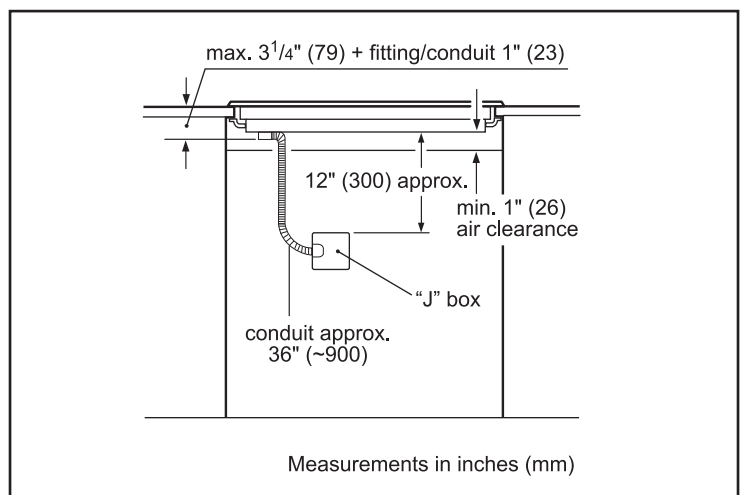

Technical Details

Watts	11,100 W
Circuit breaker	50 A
Volts	208-240 V
Frequency	60 Hz
Plug type	No plug
Power cord length	37"
Energy source	Electric

Dimensions & Weight

Overall appliance dimensions (HxWxD)	5/16" +4 1/8" x 37" x 21 1/4"
Required cutout size (HxWxD)	4 1/8" x 34 7/8" x 20"
Minimum distance from counter front	2 1/4"
Minimum distance from rear wall	2"
Net weight	53 lbs

Notes: All height, width and depth dimensions are shown in inches. BSH reserves the absolute and unrestricted right to change product materials and specifications, at any time, without notice. Consult the product's installation instructions for final dimensional data and other details prior to making cutout. Applicable product warranty can be found in accompanying product literature or you may contact your account manager for further details.

36" Induction Cooktop

Benchmark® Series – Black with Stainless Steel Frame NITP668SUC

BOSCH

Invented for life

Installation Details

For help and assistance with Bosch accessories please visit: www.bosch-eshop.com/eshop/bosch/us or call 1-800-944-2904 Mon-Fri 5am to 6pm PST Sat 6am to 3pm PST