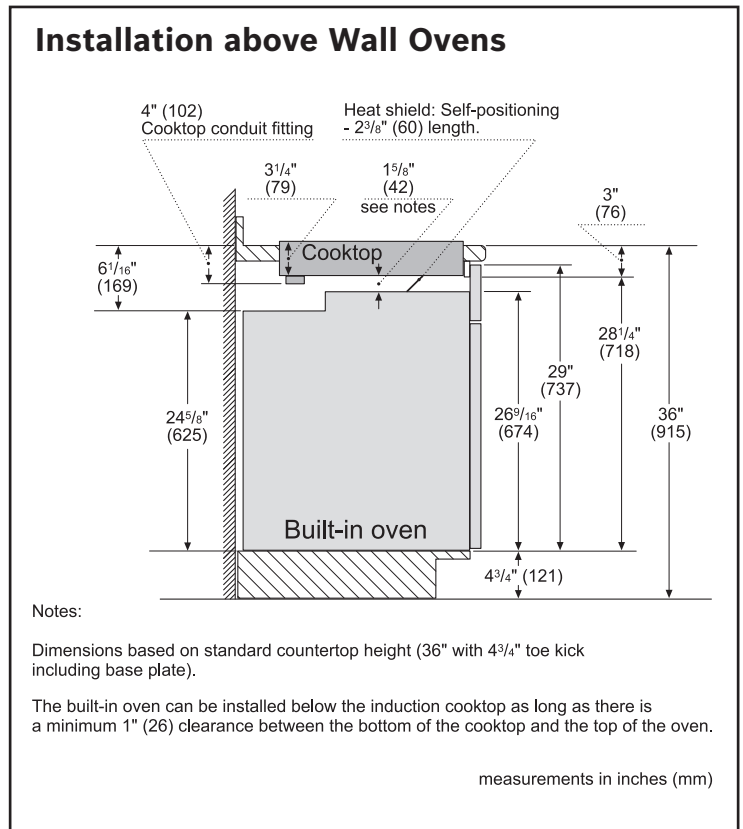

36" Induction Cooktop

Benchmark® Series – Black with Stainless Steel Frame NITP668SUC

BOSCH

Invented for life

Installation Details

For help and assistance with Bosch accessories please visit: www.bosch-eshop.com/eshop/bosch/us or call 1-800-944-2904 Mon-Fri 5am to 6pm PST Sat 6am to 3pm PST

Notes: All height, width and depth dimensions are shown in inches. BSH reserves the absolute and unrestricted right to change product materials and specifications, at any time, without notice. Consult the product's installation instructions for final dimensional data and other details prior to making cutout. Applicable product warranty can be found in accompanying product literature or you may contact your account manager for further details.