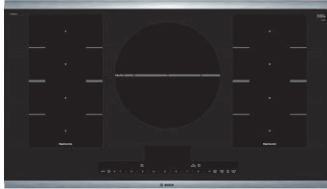

36" Induction Cooktop

Benchmark® Series – Black with Stainless Steel Frame NITP668SUC

BOSCH
Invented for life

NITP668SUC
Black with Stainless Steel Frame

Also available in:

Frameless NITP668UC

FlexInduction® cooktop allows you to place your cookware wherever you want on the flexible cooking zone.

Features & Benefits

FlexInduction® – provides even more flexibility by combining two cooking zones into one larger zone

12" dual-ring center cooking zone for large pots and pans

PowerMove™ – divides FlexInduction® into 3 preset power level zones. Simply move the cookware to change the power level

SpeedBoost® – adds even more power to speed up the cooking process

Element Performance

Power of Full Zone Left & Right heating element	3,300 W
Power of Full Zone Left & Right heating element (in boost)	3,600 W
Power of Front Left heating element	2,200 W
Power of Front Left heating element (in boost)	3,600 W
Power of Back Left heating element	2,200 W
Power of Back Left heating element (in boost)	3,600 W
Power of Center heating element	3,300 / 2,200 W
Power of Center heating element (in boost)	3,700 / 3,400 W
Power of Back Right heating element	2,200 W
Power of Back Right heating element (in boost)	3,600 W
Power of Front Right heating element	2,200 W
Power of Front Right heating element (in boost)	3,600 W
Burners with booster	All*