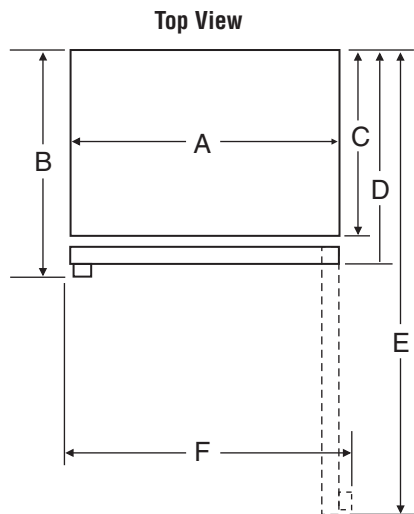

PRODUCT DIMENSIONS

Front View
Style of product may vary from picture

	INCHES	CENTIMETERS
A	32 3/8	82.2
B ¹	33 1/4	84.5
C	28	71.1
D ²	30 3/4	78.1
E ³	62 1/8	157.8
F ⁴	35 5/8	90.5
G ⁵	68 5/8	174.3
H ⁶	69 7/8	177.5
J ⁷	N/A	N/A

MODEL SKU_s

MBF2262HEW
 MBF2262HEB
 MBF2262HEQ
 MBF2262HES

NOTES:

1. Depth with doors closed, including handle.
2. Depth with doors closed, excluding handle.
3. Depth with doors open at 90 degrees.
4. Width with doors open at 90 degrees, including handles.
5. Height to top of refrigerator
6. Height to top of refrigerator including door hinge.
7. Height to top of refrigerator door trim (if needed for trim models).
8. When installing refrigerator in or near a corner, allow enough room for door to open without interfering with cabinet drawers or hardware.