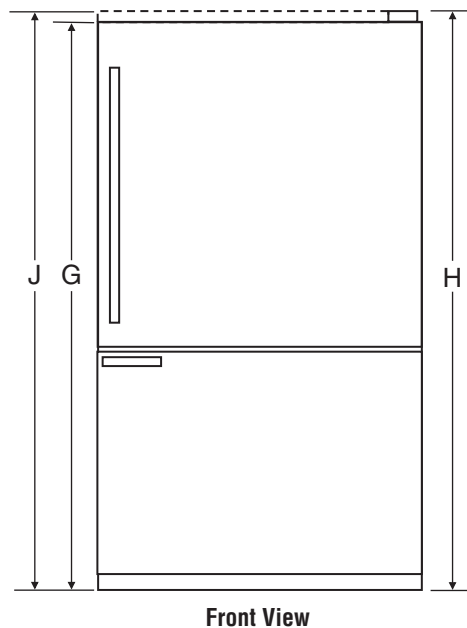

PRODUCT DIMENSIONS

Front View
Style of product may vary from picture

	INCHES	CENTIMETERS
A	32 3/8	82.2
B ¹	33 1/4	84.5
C	28	71.1
D ²	30 3/4	78.1
E ³	62 1/8	157.8
F ⁴	35 5/8	90.5
G ⁵	68 5/8	174.3
H ⁶	69 7/8	177.5
J ⁷	N/A	N/A

MODEL SKU_s

MBF2262HEW
 MBF2262HEB
 MBF2262HEQ
 MBF2262HES

NOTES:

1. Depth with doors closed, including handle.
2. Depth with doors closed, excluding handle.
3. Depth with doors open at 90 degrees.
4. Width with doors open at 90 degrees, including handles.
5. Height to top of refrigerator
6. Height to top of refrigerator including door hinge.
7. Height to top of refrigerator door trim (if needed for trim models).
8. When installing refrigerator in or near a corner, allow enough room for door to open without interfering with cabinet drawers or hardware.