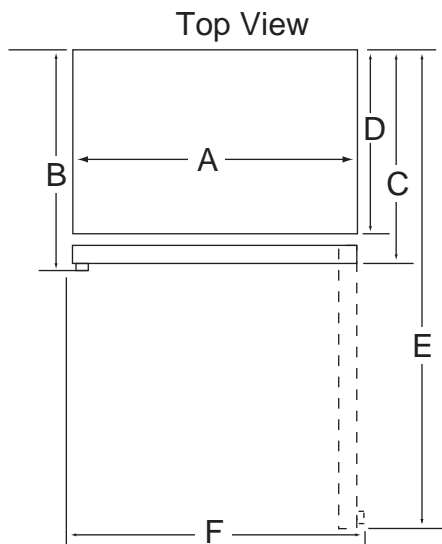

BOTTOM-FREEZER REFRIGERATOR

MBB1952
18.5 Cu. Ft. Model

Dimensions

■	Inches □	Centimeters
A □	29 5/8 □	75.2
B ¹ □	32 3/4 □	83.2
C ² □	30 3/4 □	78.1
D □	28 □	71.1
E ³ □	59 1/2 □	151.1
F ⁴ □	31 3/4 □	80.6
G ⁵ □	65 5/8 □	166.7
H ⁶ □	66 3/4 □	169.5

Notes:

1. □ Depth including door handle.
2. □ Depth excluding door handle.
3. □ Depth with doors open 90° .
4. □ Width with doors open 90°
□ including door handle.
5. □ Height excluding door hinge.
6. □ Height including door hinge.