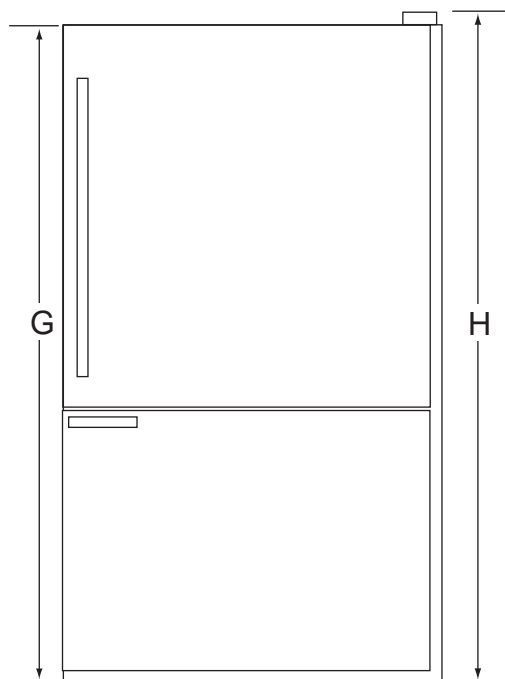

BOTTOM-FREEZER REFRIGERATOR

MBB1952
18.5 Cu. Ft. Model

Dimensions

■	Inches □	Centimeters
A □	29 5/8 □	75.2
B ¹ □	32 3/4 □	83.2
C ² □	30 3/4 □	78.1
D □	28 □	71.1
E ³ □	59 1/2 □	151.1
F ⁴ □	31 3/4 □	80.6
G ⁵ □	65 5/8 □	166.7
H ⁶ □	66 3/4 □	169.5

Notes:

1. □ Depth including door handle.
2. □ Depth excluding door handle.
3. □ Depth with doors open 90° .
4. □ Width with doors open 90°
□ including door handle.
5. □ Height excluding door hinge.
6. □ Height including door hinge.