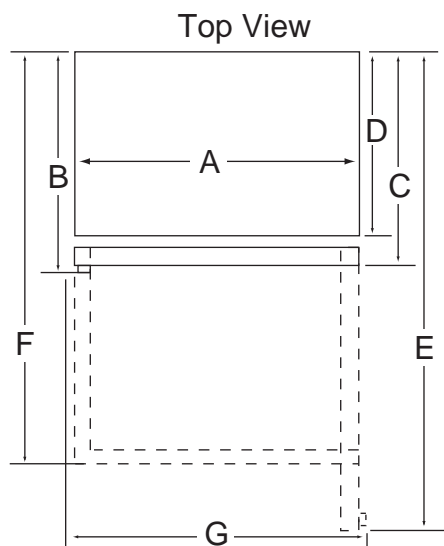

BOTTOM-FREEZER REFRIGERATOR

25 Cu. Ft. Models
w/pull-out drawer

Dimensions

■	Inches □	Centimeters
A □	35 5/8 □	90.5
B ¹ □	34 1/4 □	87.0
C ² □	31 3/4 □	80.6
D □	29 □	73.7
E ³ □	66 1/8 □	168.0
F ⁴ □	52 3/4 □	134.0
G ⁵ □	38 3/8 □	97.5
H ⁶ □	68 5/8 □	174.3
I ⁷ □	69 7/8 □	177.5

Notes:

1. □Depth including door handle.
2. □Depth excluding door handle.
3. □Depth with refrigerator door open 90° .
4. □Depth with freezer drawer fully extended.
5. □Width with refrigerator door open 90°
□ including door handle.
6. □Height excluding door hinge.
7. □Height including door hinge.