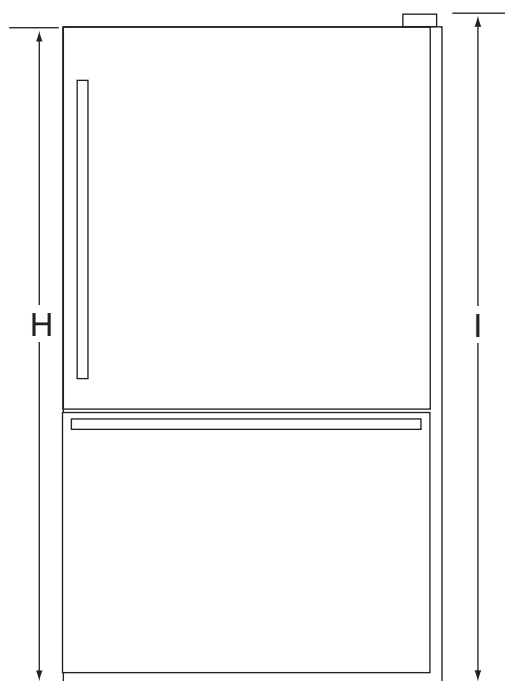

BOTTOM-FREEZER REFRIGERATOR

25 Cu. Ft. Models
w/pull-out drawer

Dimensions

■	Inches □	Centimeters
A □	35 5/8 □	90.5
B ¹ □	34 1/4 □	87.0
C ² □	31 3/4 □	80.6
D □	29 □	73.7
E ³ □	66 1/8 □	168.0
F ⁴ □	52 3/4 □	134.0
G ⁵ □	38 3/8 □	97.5
H ⁶ □	68 5/8 □	174.3
I ⁷ □	69 7/8 □	177.5

Notes:

1. □Depth including door handle.
2. □Depth excluding door handle.
3. □Depth with refrigerator door open 90° .
4. □Depth with freezer drawer fully extended.
5. □Width with refrigerator door open 90°
□ including door handle.
6. □Height excluding door hinge.
7. □Height including door hinge.