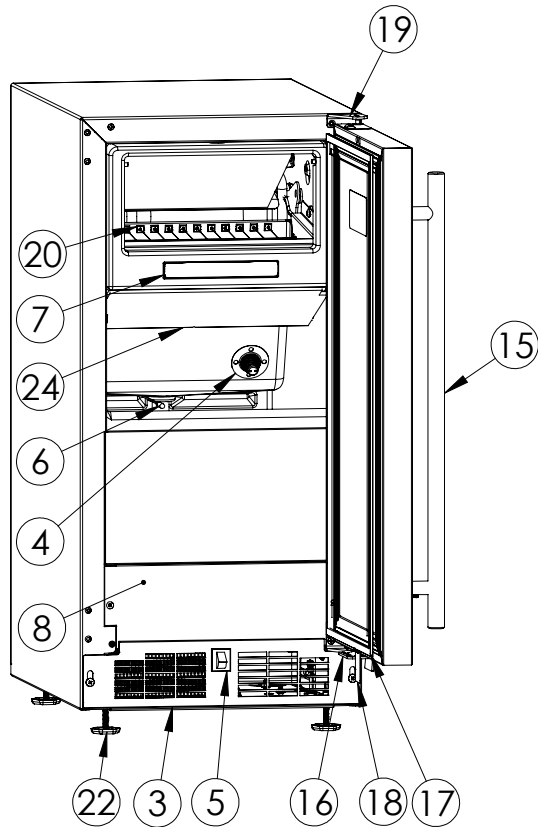

# Service Parts List

marvelrefrigeration.com  
616-754-5601

MACP215-SS01A		
ITEM	DESCRIPTION	MARVEL P/N
1	CONDENSER ASSEMBLY	S41013912
2	MAIN CONTROL BOARD KIT	42249330
3	GRILLE	S41015692-BLK
4	WHITE LED LIGHT	42249105
5	REED SWITCH	42246922
6	THERMISTOR ASSEMBLY	S41050612
7	UI DISPLAY KIT	S41050602-NLK
8	ACCESS COVER	S41014463-BLK
9	CONDENSER FAN MOTOR	42248161
10	CONDENSER FAN BLADE	42248160
11	CONDENSER SENSOR	S41050609
12	EMBRACO COMPRESSOR	42242580
13	HOT GAS VALVE	42249497
14	EVAPORATOR ASSEMBLY	42249569
15	DOOR ASSEMBLY	S42038973
16	DOOR STOP	S41015708-BLK
17	DOOR GASKET	S31580-071
18	STRIKER PLATE	S41015709-BLK
19	HINGE KIT	S52411635-BLK
20	GRID CUTTER	42249542
21	GRID CUTTER TRANSFORMER	S41050610
22	LEG LEVELERS (4)	42243808
23	POWER CORD*	S41050606
24	ICE DEFLECTOR	S41012776-BLK
25	WATER SUPPLY VALVE	S41014084
26	CIRCULATION PUMP	42242980
27	DRAIN VALVE	42249456
28	CORRUGATED DRAIN HOSE	42249531
29	DRAIN PUMP	42249509

\* NOT PICTURED