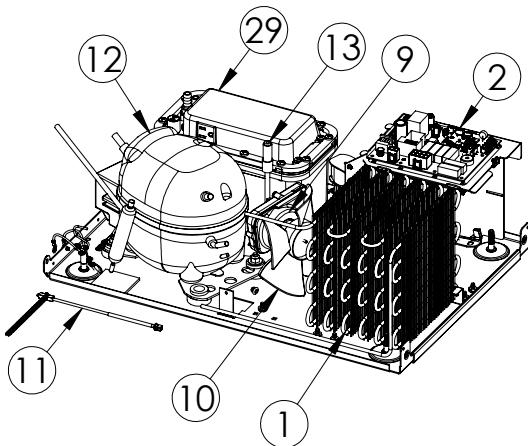

# Service Parts List

marvelrefrigeration.com  
616-754-5601

MACP215-SS01A		
ITEM	DESCRIPTION	MARVEL P/N
1	CONDENSER ASSEMBLY	S41013912
2	MAIN CONTROL BOARD KIT	42249330
3	GRILLE	S41015692-BLK
4	WHITE LED LIGHT	42249105
5	REED SWITCH	42246922
6	THERMISTOR ASSEMBLY	S41050612
7	UI DISPLAY KIT	S41050602-NLK
8	ACCESS COVER	S41014463-BLK
9	CONDENSER FAN MOTOR	42248161
10	CONDENSER FAN BLADE	42248160
11	CONDENSER SENSOR	S41050609
12	EMBRACO COMPRESSOR	42242580
13	HOT GAS VALVE	42249497
14	EVAPORATOR ASSEMBLY	42249569
15	DOOR ASSEMBLY	S42038973
16	DOOR STOP	S41015708-BLK
17	DOOR GASKET	S31580-071
18	STRIKER PLATE	S41015709-BLK
19	HINGE KIT	S52411635-BLK
20	GRID CUTTER	42249542
21	GRID CUTTER TRANSFORMER	S41050610
22	LEG LEVELERS (4)	42243808
23	POWER CORD*	S41050606
24	ICE DEFLECTOR	S41012776-BLK
25	WATER SUPPLY VALVE	S41014084
26	CIRCULATION PUMP	42242980
27	DRAIN VALVE	42249456
28	CORRUGATED DRAIN HOSE	42249531
29	DRAIN PUMP	42249509

\* NOT PICTURED