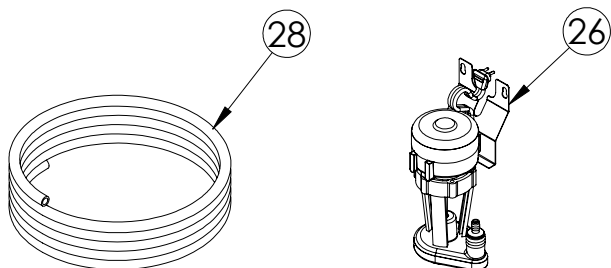

# Service Parts List

marvelrefrigeration.com  
616-754-5601

MACP215-SS01A		
ITEM	DESCRIPTION	MARVEL P/N
1	CONDENSER ASSEMBLY	S41013912
2	MAIN CONTROL BOARD KIT	42249330
3	GRILLE	S41015692-BLK
4	WHITE LED LIGHT	42249105
5	REED SWITCH	42246922
6	THERMISTOR ASSEMBLY	S41050612
7	UI DISPLAY KIT	S41050602-NLK
8	ACCESS COVER	S41014463-BLK
9	CONDENSER FAN MOTOR	42248161
10	CONDENSER FAN BLADE	42248160
11	CONDENSER SENSOR	S41050609
12	EMBRACO COMPRESSOR	42242580
13	HOT GAS VALVE	42249497
14	EVAPORATOR ASSEMBLY	42249569
15	DOOR ASSEMBLY	S42038973
16	DOOR STOP	S41015708-BLK
17	DOOR GASKET	S31580-071
18	STRIKER PLATE	S41015709-BLK
19	HINGE KIT	S52411635-BLK
20	GRID CUTTER	42249542
21	GRID CUTTER TRANSFORMER	S41050610
22	LEG LEVELERS (4)	42243808
23	POWER CORD*	S41050606
24	ICE DEFLECTOR	S41012776-BLK
25	WATER SUPPLY VALVE	S41014084
26	CIRCULATION PUMP	42242980
27	DRAIN VALVE	42249456
28	CORRUGATED DRAIN HOSE	42249531
29	DRAIN PUMP	42249509

\* NOT PICTURED