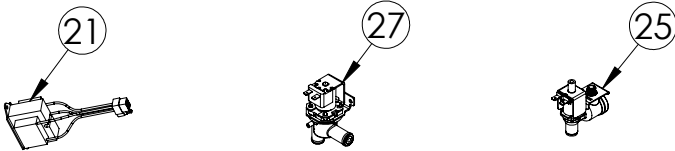

# Service Parts List

marvelrefrigeration.com  
616-754-5601

MACP215-SS01A		
ITEM	DESCRIPTION	MARVEL P/N
1	CONDENSER ASSEMBLY	S41013912
2	MAIN CONTROL BOARD KIT	42249330
3	GRILLE	S41015692-BLK
4	WHITE LED LIGHT	42249105
5	REED SWITCH	42246922
6	THERMISTOR ASSEMBLY	S41050612
7	UI DISPLAY KIT	S41050602-NLK
8	ACCESS COVER	S41014463-BLK
9	CONDENSER FAN MOTOR	42248161
10	CONDENSER FAN BLADE	42248160
11	CONDENSER SENSOR	S41050609
12	EMBRACO COMPRESSOR	42242580
13	HOT GAS VALVE	42249497
14	EVAPORATOR ASSEMBLY	42249569
15	DOOR ASSEMBLY	S42038973
16	DOOR STOP	S41015708-BLK
17	DOOR GASKET	S31580-071
18	STRIKER PLATE	S41015709-BLK
19	HINGE KIT	S52411635-BLK
20	GRID CUTTER	42249542
21	GRID CUTTER TRANSFORMER	S41050610
22	LEG LEVELERS (4)	42243808
23	POWER CORD*	S41050606
24	ICE DEFLECTOR	S41012776-BLK
25	WATER SUPPLY VALVE	S41014084
26	CIRCULATION PUMP	42242980
27	DRAIN VALVE	42249456
28	CORRUGATED DRAIN HOSE	42249531
29	DRAIN PUMP	42249509

\* NOT PICTURED