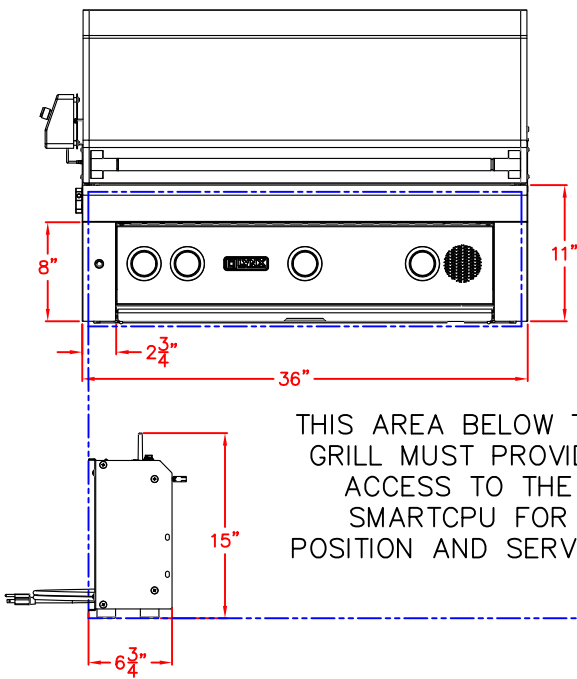

LYNX BUILT-IN SMART36 ISLAND CUTOUT

FRONT VIEW

SIDE VIEW

LYNX BUILT-IN SMART36
W/ DIMENSIONS
ISLAND CUTOUT IN BLUE

TOP VIEW

FRONT VIEW

RIGHT SIDE VIEW

THIS AREA BELOW THE
GRILL MUST PROVIDE
ACCESS TO THE
SMARTCPU FOR
POSITION AND SERVICE.