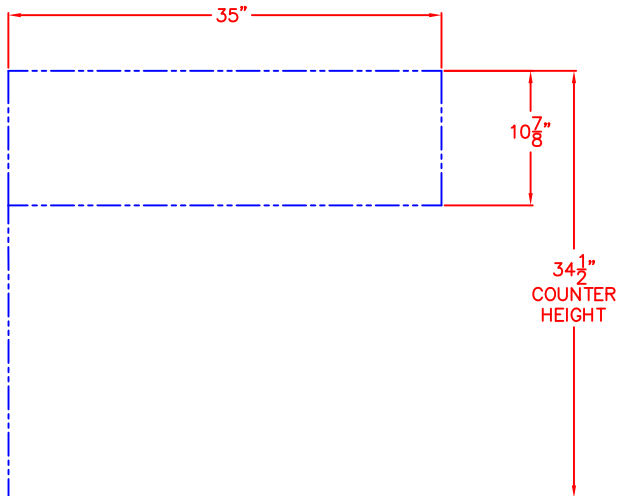

LYNX BUILT-IN SMART36 ISLAND CUTOUT

FRONT VIEW

SIDE VIEW

LYNX BUILT-IN SMART36
W/ DIMENSIONS
ISLAND CUTOUT IN BLUE

TOP VIEW

FRONT VIEW

RIGHT SIDE VIEW

THIS AREA BELOW THE
GRILL MUST PROVIDE
ACCESS TO THE
SMARTCPU FOR
POSITION AND SERVICE.