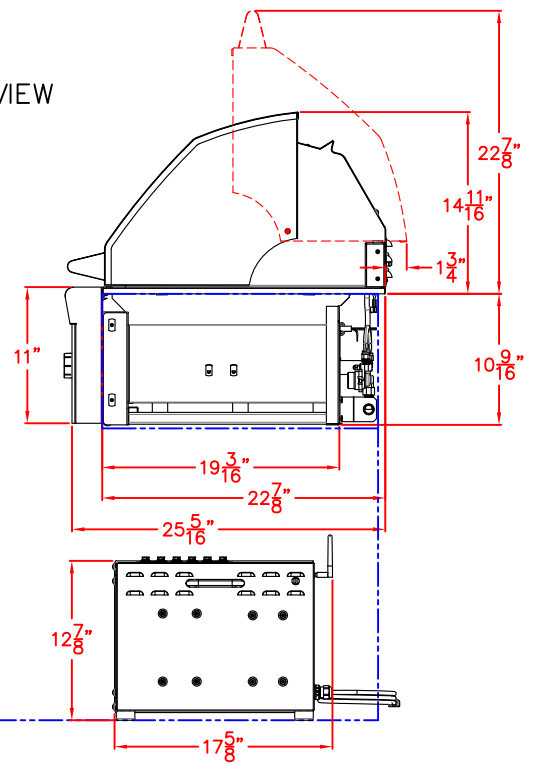

LYNX BUILT-IN SMART36 ISLAND CUTOUT

FRONT VIEW

SIDE VIEW

LYNX BUILT-IN SMART36
W/ DIMENSIONS
ISLAND CUTOUT IN BLUE

TOP VIEW

FRONT VIEW

RIGHT SIDE VIEW

THIS AREA BELOW THE
GRILL MUST PROVIDE
ACCESS TO THE
SMARTCPU FOR
POSITION AND SERVICE.