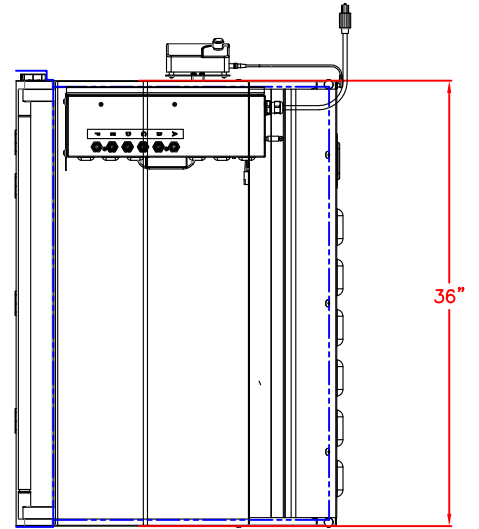

LYNX BUILT-IN SMART36 ISLAND CUTOUT

FRONT VIEW

SIDE VIEW

LYNX BUILT-IN SMART36
W/ DIMENSIONS
ISLAND CUTOUT IN BLUE

TOP VIEW

FRONT VIEW

RIGHT SIDE VIEW

THIS AREA BELOW THE
GRILL MUST PROVIDE
ACCESS TO THE
SMARTCPU FOR
POSITION AND SERVICE.