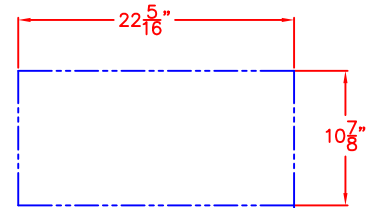

LYNX BUILT-IN SMART36 ISLAND CUTOUT

FRONT VIEW

SIDE VIEW

LYNX BUILT-IN SMART36
W/ DIMENSIONS
ISLAND CUTOUT IN BLUE

TOP VIEW

FRONT VIEW

RIGHT SIDE VIEW

THIS AREA BELOW THE
GRILL MUST PROVIDE
ACCESS TO THE
SMARTCPU FOR
POSITION AND SERVICE.