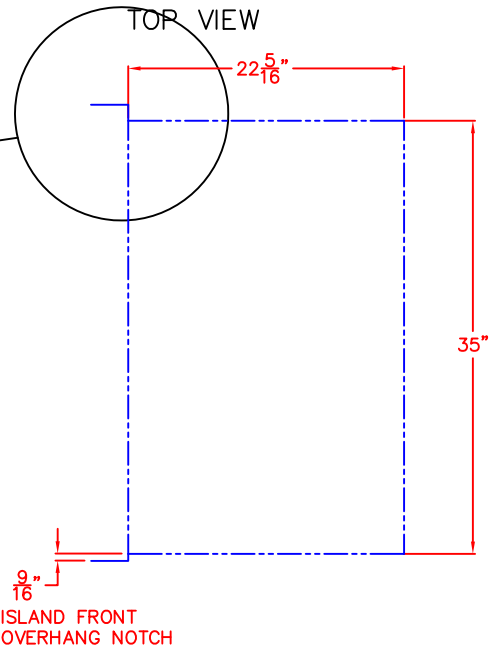

LYNX BUILT-IN SMART36 ISLAND CUTOUT

FRONT VIEW

SIDE VIEW

LYNX BUILT-IN SMART36
W/ DIMENSIONS
ISLAND CUTOUT IN BLUE

TOP VIEW

FRONT VIEW

RIGHT SIDE VIEW

THIS AREA BELOW THE
GRILL MUST PROVIDE
ACCESS TO THE
SMARTCPU FOR
POSITION AND SERVICE.