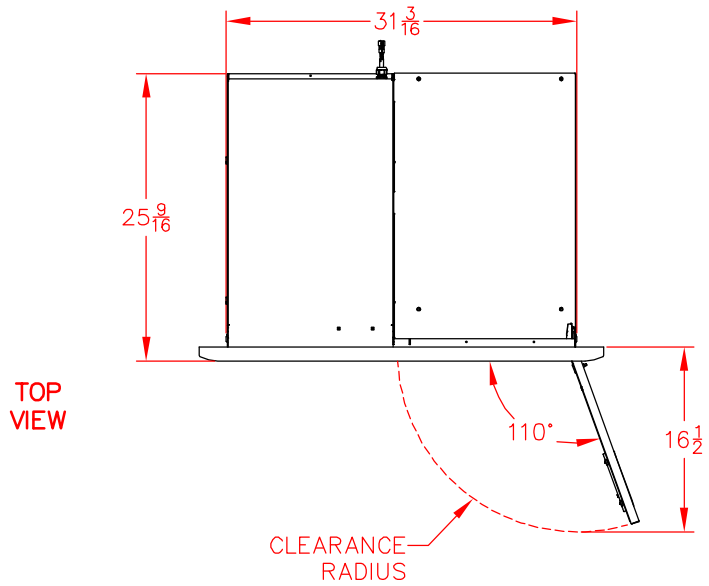

LSA36-4 STORAGE ACCESSORY, 36" PRODUCT DIMENSIONS

CUTOUT DIMENSIONS