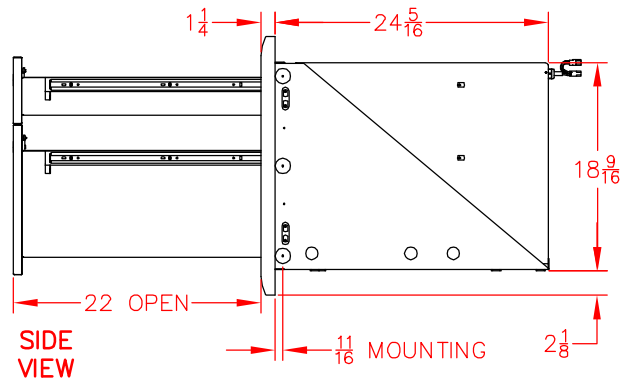

LSA36-4 STORAGE ACCESSORY, 36" PRODUCT DIMENSIONS

CUTOUT DIMENSIONS