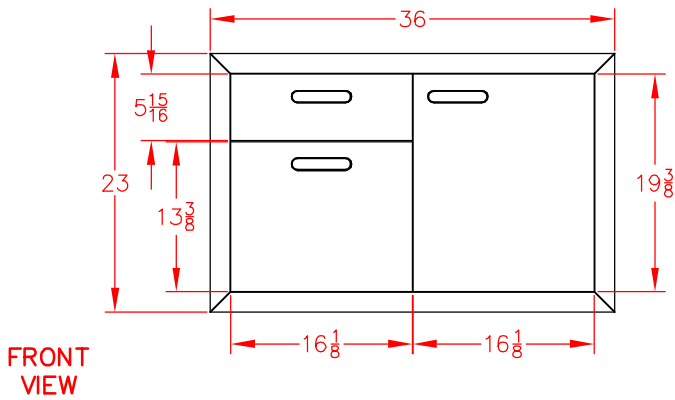

LSA36-4 STORAGE ACCESSORY, 36" PRODUCT DIMENSIONS

CUTOUT DIMENSIONS