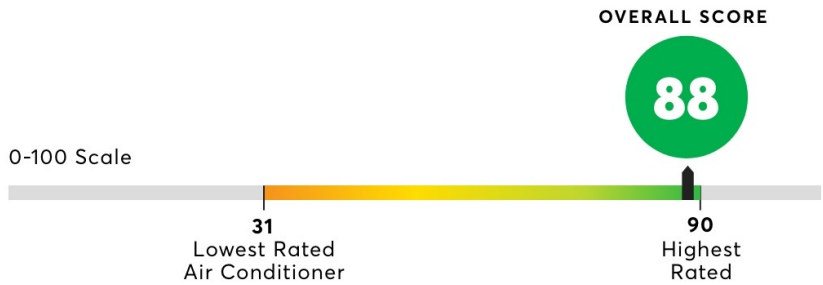

CR Consumer Reports
RECOMMENDED

After extensive testing and research, Consumer Reports determined this product to be:

- ✓ TOP PERFORMING
- ✓ RELIABILITY
- ✓ COMFORT (COOLING)

About CR Air Conditioners Testing

- 📋 **125** RATED
- ✓ **33** RECOMMENDED
- 🕒 **1881** HOURS OF TESTING

LG LW1222IVSM

(As of June 2024)

For a full review of this product, please visit [Consumer Reports](#).