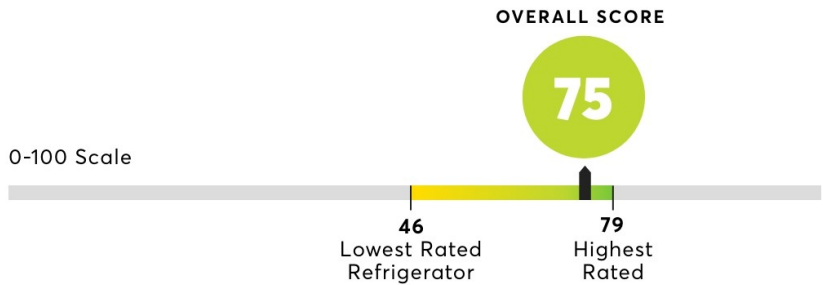

 **258** RATED

 **58** RECOMMENDED

 **3031** HOURS OF TESTING

LG LT11C2000V

(As of November 2024)

For a full review of this product, please visit [Consumer Reports](#).