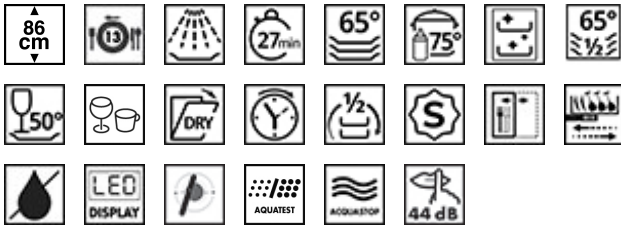

LSPU8653X

Dishwashers, Under counter built-in, 24", Number of place settings: 13, Stainless steel

TYPE

Product family: Dishwashers • Commercial height: 86 cm • Number of place settings: 13 • Installation: Under counter built-in • Width: 24" • EAN code: 8017709303754

AESTHETIC

Color: Stainless steel • Control panel color: Fingerprint-proof stainless steel • Door color: Fingerprint-proof stainless steel • LED display color: White • Buttons color: Silver

PROGRAMS / FUNCTIONS

Number of programs: 10+1 • Soak: Yes • Express 27': Yes • Mix: Yes • Sterilize: Yes • Self Clean: Yes • Daily (half load): Yes • Delicates: Yes • Auto: Yes • Crystal & China: Yes • Eco express: Yes • Pots & Pans: Yes • Washing temperatures: 100, 113, 122, 130, 150, 158, 167 °F