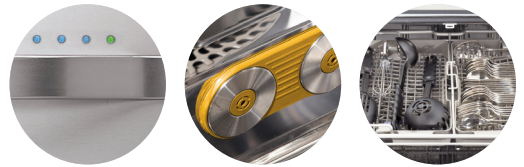

LSDF995ST

Fully-Integrated
SteamDishwasher™

The Gentle Power of Steam!

CAPACITY

- Cleans up to 16 Place Settings
- Adjustable 3rd Rack
- Design-A-Rack™ System and DuraGlide™ Upper Rack
- 3-in-1 Cutlery Baskets
- Versatile Stemware Holder

STYLE AND DESIGN

- Premium Stainless Steel Finish with Matching Commercial Handle
- Fully-Integrated Control Panel with SmoothTouch™ Controls
- Signalight™ LED Cycle Indicator Lights
- IllumiTub™ Lighting
- Nylon Coated Racks and Tines

● Stainless Steel (ST)

LG
Life's Good

LSDF995ST

Fully-Integrated SteamDishwasher™

TrueSteam™ Technology

The gentle power of steam! Allows for thorough cleaning of baked on foods while using less water than the other power scrub methods. Also allows for enhanced cleaning performance when cleaning fine china and stemware items on the delicate cycle.

LoDecibel™ Quiet Operation

Ultra Quiet at only 45dB with built in food disposer, this dishwasher is among the quietest in the industry.

Adjustable 3rd Rack

The convenient 3rd Rack provides more capacity and is perfect for large kitchen utensils and cutlery. Two maneuverable baskets within the rack can be fastened together to create a secure area to wash smaller, delicate items.