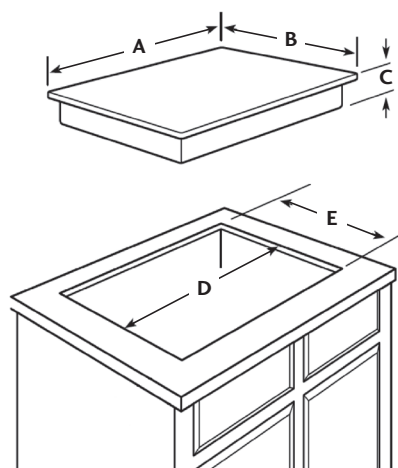

www.LG.com

LG Electronics U.S.A., Inc.

1000 Sylvan Avenue Englewood Cliffs, NJ 07632
Customer Service and Technical Support: (800) 243-0000

Dimensions and weights are approximate. Design, features and specifications subject to change without notice.

© 2010 LG Electronics USA, Inc. All rights reserved. "LG Life's Good" is a registered trademark of LG Corp. All other product and brand names are trademarks or registered trademarks of their respective companies. 07/10