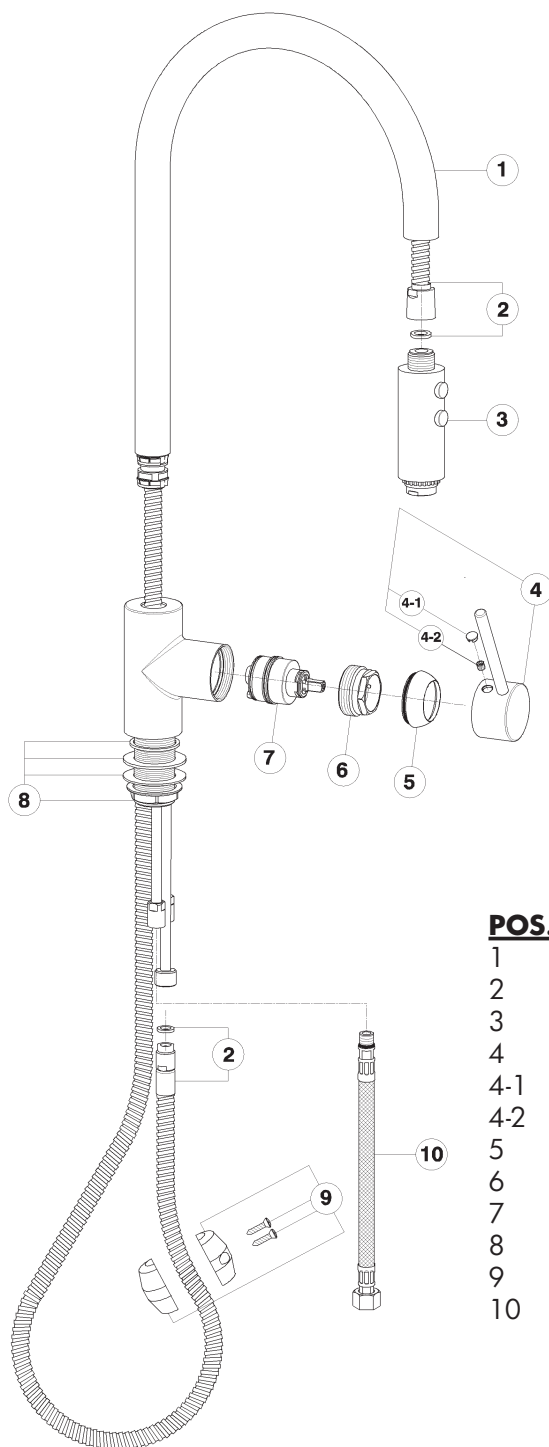

### FEATURES

- Dual spray modes
- Metal lever only
- Brass construction
- 1 3/4" max. installation depth on deck
- Ceramic disc control cartridge
- Complements Modern Architectural
- 10" reach C-spout, dual function pulldown spray
- 20" maximum hose extension

### WARRANTY

- Limited Lifetime

\* For CA/VT, place a "-2" at end of model number for code compliant product. (Example A3608LMAPC-2)

Consult your local ROHL showroom for additional information and specifications. For complete warranty details and a list of showrooms, go to [www.rohlhome.com](http://www.rohlhome.com).

## LS57L SPARE PARTS

<b>POS.</b>	<b>DESCRIPTION</b>	<b>CODE</b>
1	Swinging spout	ZZ 94372 0
2	Flex M.15x1	ZZ 94368 0
3	Handspray	ZZ 94419 0
4	Lever "LS"	ZZ 94363 0
4-1	Cap for lever	ZZ 93347 0
4-2	Screw-stainless steel M.6x6	ZZ 92645 0
5	Escutcheon cartridge	ZZ 93351 0
6	Nut for mixing valve	ZZ 93353 0
7	Mixing valve	ZZ 93196 0
8	Installation set single lever	ZZ 92886 0
9	Installation set single lever	ZZ 92886 0
10	Flex M.11x1	ZZ 94373 0