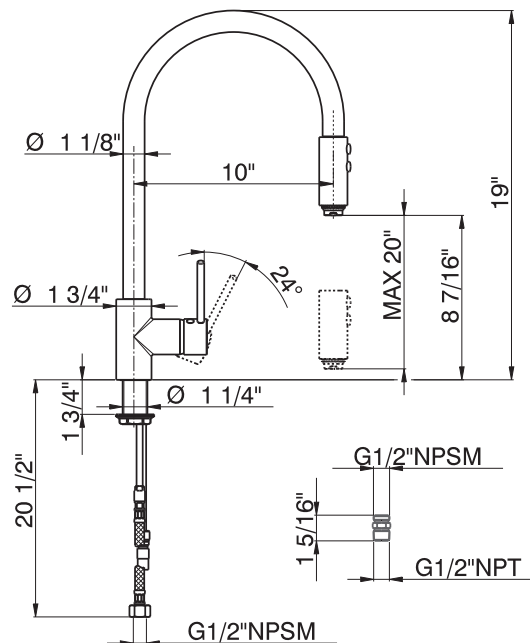

WARRANTY

- Limited Lifetime

* For CA/VT, place a "-2" at end of model number for code compliant product. (Example A3608LMAPC-2)

Consult your local ROHL showroom for additional information and specifications. For complete warranty details and a list of showrooms, go to www.rohlhome.com.