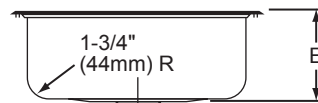

### SINK DIMENSIONS\*

Model Number	Overall		Inside Bowl			Cutout in Countertop [1 1/2" (38mm) Radius Corners]		Minimum Cabinet Size
	L	W	L	W	D	L	W	
	A	B	C	D	E	L	W	
LR1716	17 (432mm)	16 (406mm)	14 (356mm)	10 (254mm)	7 5/8 (194mm)	16 3/8 (422mm)	15 3/8 (391mm)	21 (533mm)
LRAD1716	17 (432mm)	16 (406mm)	14 (356mm)	10 (254mm)	**	16 3/8 (422mm)	15 3/8 (391mm)	21 (533mm)

\*Length is left to right. Width is front to back.

\*\*Available in 5 1/2", 6" and 6 1/2" depths. Please consult your sales representative for other depths or modifications.

THIS PRODUCT, AS CONSTRUCTED IS SUBJECT TO INTERPRETATION OF A.D.A. REQUIREMENTS. THE UNOBSTRUCTED KNEE SPACE REQUIRED TO SATISFY A.D.A. STANDARDS MAY NOT BE DESIRABLE.