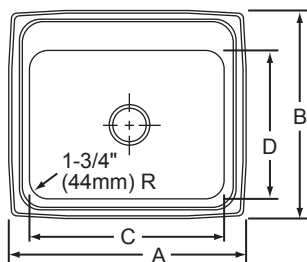

### DESIGN FEATURES

LR1716 Bowl Depth: 7-5/8" (194mm)

LRAD1716 Bowl Depth: 5-1/2" (140mm), 6" (152mm) or 6-1/2" (165mm)

### SINK DIMENSIONS\*

Model Number	Overall		Inside Bowl			Cutout in Countertop [1 1/2" (38mm) Radius Corners]		Minimum Cabinet Size
	L	W	L	W	D	L	W	
	A	B	C	D	E	L	W	
LR1716	17 (432mm)	16 (406mm)	14 (356mm)	10 (254mm)	7 5/8 (194mm)	16 3/8 (422mm)	15 3/8 (391mm)	21 (533mm)
LRAD1716	17 (432mm)	16 (406mm)	14 (356mm)	10 (254mm)	**	16 3/8 (422mm)	15 3/8 (391mm)	21 (533mm)

\*Length is left to right. Width is front to back.

\*\*Available in 5 1/2", 6" and 6 1/2" depths. Please consult your sales representative for other depths or modifications.

THIS PRODUCT, AS CONSTRUCTED IS SUBJECT TO INTERPRETATION OF A.D.A. REQUIREMENTS. THE UNOBSTRUCTED KNEE SPACE REQUIRED TO SATISFY A.D.A. STANDARDS MAY NOT BE DESIRABLE.