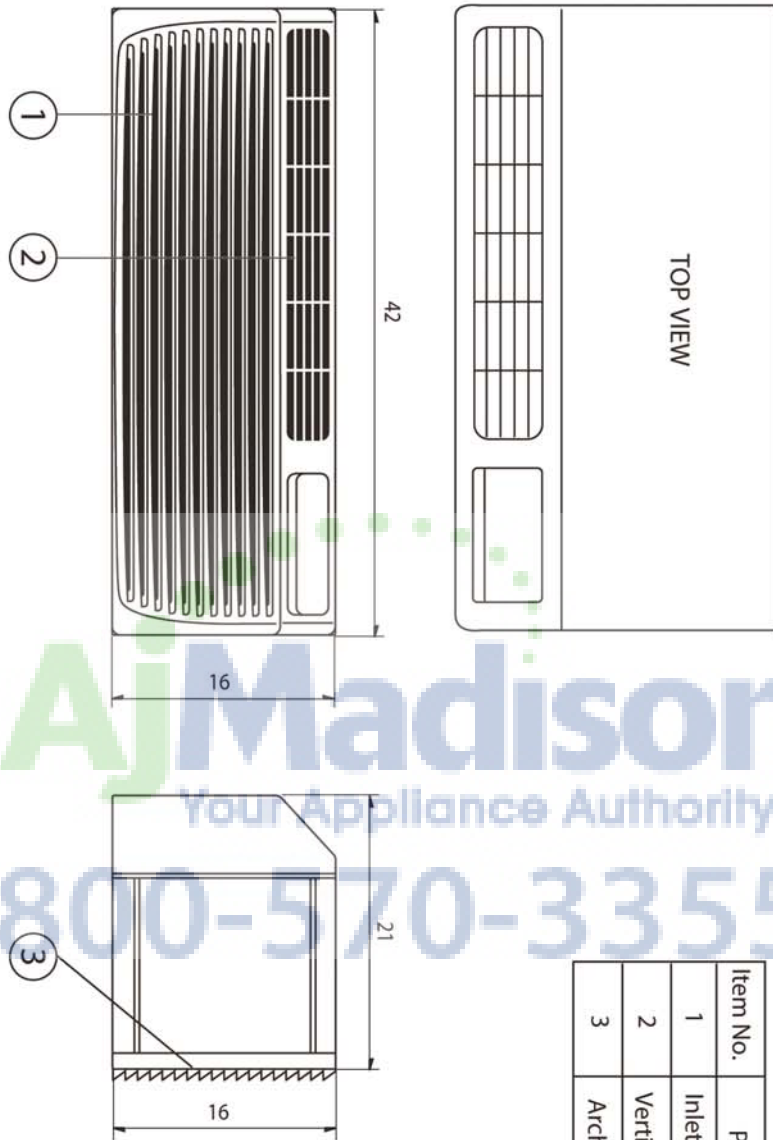

### Optional Accessories:

- Wall Sleeve - 42"W x 16"H x 13-3/4"D (AYSVB01A)
- Stamped Aluminum Grille (AYRGALA01)
- Architecture Grille:
  - Aluminum (AYAGALA01A)
  - Dark Bronze (AYAGALB01A)
  - Soft Dove (AYAGALC01A)
- Sub Base:
  - 208-230V 20A (AYSB1101A)
  - 265V 20A (AYSB3101A)
- Condensate Drain Kit (AYDR101A)
- Hard Wire Kit (AYHW101)
- Replacement Filter 10 Pack (AYFT110)
- Leveling Legs (AYLL101A)

### Optional Wall Thermostats

- Wired Wall Thermostat (PYRCUCA0B)
- Wireless Wall Thermostat (PYRCUCC1HB)
- Wired Wall Thermostat Connection Kit (AYWH101)

Job Name/Location:

# Packaged Terminal Air Conditioners (PTAC) 208 - 230V Heating & Cooling Models

Tag #:

Date:

PO No.:

Unit: inch

**AjMadison**  
Your Appliance Authority™  
800-570-3355

Item No.	Part name	Remarks
1	Inlet Grille	
2	Vertical Air Deflector	
3	Architectural Grille	