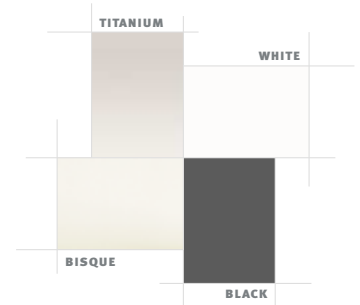

OVER THE RANGE

**LMVM1955S**

- Monitor Look with Glide&Cook™ Tray and SmartWave™ Technology
- 1.9 Cu.Ft. Oven Capacity
- 1170 Watts
- Unique Horizontal Keypad
- New Modern Design
- Sensor Cook Technology
- Bi-level Cooking Rack
- Elegant Top Vent