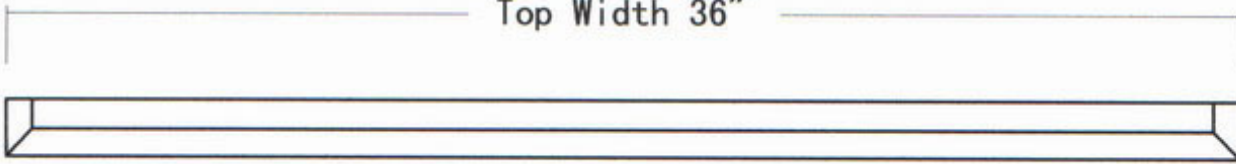

LM36

Mirror Size:
28-3/4"Wx31-7/8"L
W/ 1" beveled

Top Width 36"

TOP VIEW

36"

Bottom Width 34 1/2"

FRONT VIEW

1 5/8"

40"

1 5/8"

SIDE VIEW