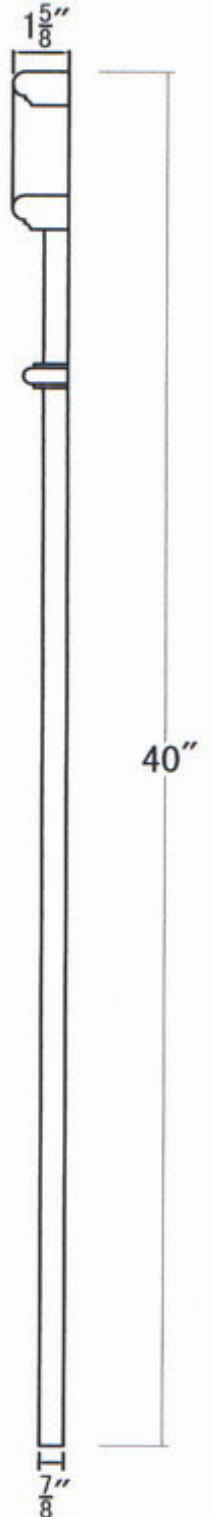

LM36

Mirror Size:
28-3/4"Wx31-7/8"L
W/ 1" beveled

Top Width 36"

TOP VIEW

36"

Bottom Width 34 1/2"

FRONT VIEW

1 5/8"

40"

1 5/8"

SIDE VIEW