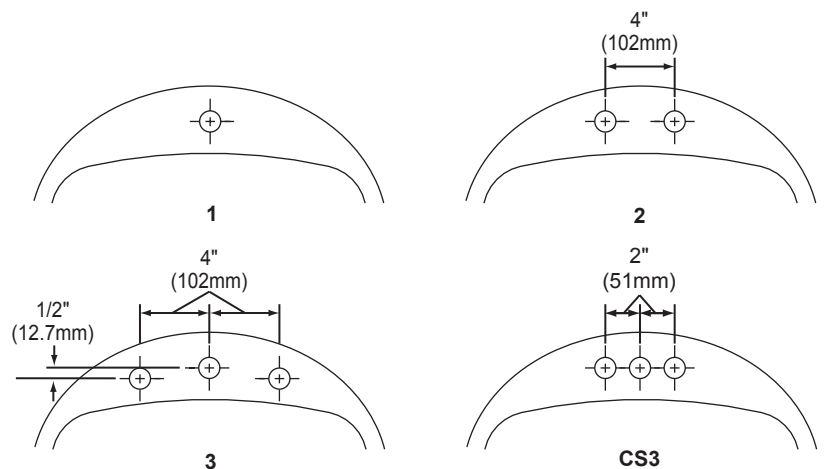

OPTIONAL ACCESSORIES

Drains: LK174, LKAD174.

Model LLVR2117CS3

Installation Profile U-Channel Type Mounting System

SINK DIMENSIONS (INCHES)*

Model Number	Overall		Inside Bowl			With Overflow	Cutout in Countertop**	1 1/4" (32mm) Dia. Faucet Holes No. & Ctrs.	Minimum Cabinet Size	Ship. Wt. Lbs.
	L	D	L	W	D					
LLVR2117	20 3/8 (518mm)	16 7/8 (429mm)	17 1/2 (445mm)	11 3/8 (289mm)	6 1/4 (159mm)	Yes	Use Sink Upside-down as template and	1, 2, or 3 - 4" (102mm) Ctrs.	27 (686mm)	8
LLVR2117CS	20 3/8 (518mm)	16 7/8 (429mm)	17 1/2 (445mm)	11 3/8 (289mm)	6 1/4 (159mm)	Yes	cut 5/16" (8mm) INSIDE Sink Outline	3 - 2" (51mm) Ctrs.	27 (686mm)	8

*Length is left to right. Width is front to back.

**Fits American Standard Ovation™ Enameled Steel Sink cutout.

HOLE DRILLING CONFIGURATIONS

Model LLVR2117CS Illustrated

In keeping with our policy of continuing product improvement, Elkay reserves the right to change product specifications without notice. Please visit elkayusa.com for most current version of Elkay product specification sheets.