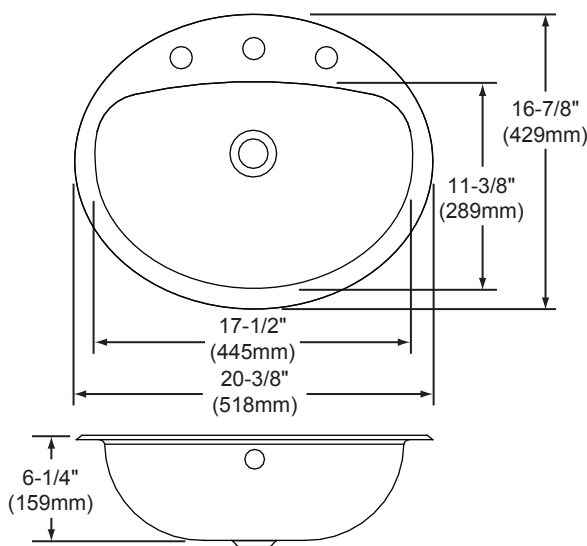

DESIGN FEATURES

Bowl Depth: 6-1/4" (159mm).

Finish: Exposed surfaces are polished to a Lustrous Highlighted Satin finish.

Underside: Fully undercoated to reduce condensation and dampen sound.

OTHER

LLVR2117 Faucet holes on 4" centers.

LLVR2117CS Three faucet holes on 2" centers.

Drain Opening: 1-1/2" (38mm), 2-1/4" (57mm) O.D. at top of countersink. Arranged for standard lavatory type pop-up drain fitting.

Overflow: Sink comes with an overflow assembly.

OPTIONAL ACCESSORIES

Drains: LK174, LKAD174.

Model LLVR2117CS3

Installation Profile U-Channel Type Mounting System

SINK DIMENSIONS (INCHES)*

Model Number	Overall		Inside Bowl			With Overflow	Cutout in Countertop**	1 1/4" (32mm) Dia. Faucet Holes No. & Ctrs.	Minimum Cabinet Size	Ship. Wt. Lbs.
	L	D	L	W	D					
LLVR2117	20 3/8 (518mm)	16 7/8 (429mm)	17 1/2 (445mm)	11 3/8 (289mm)	6 1/4 (159mm)	Yes	Use Sink Upside-down as template and	1, 2, or 3 - 4" (102mm) Ctrs.	27 (686mm)	8
LLVR2117CS	20 3/8 (518mm)	16 7/8 (429mm)	17 1/2 (445mm)	11 3/8 (289mm)	6 1/4 (159mm)	Yes	cut 5/16" (8mm) INSIDE Sink Outline	3 - 2" (51mm) Ctrs.	27 (686mm)	8

*Length is left to right. Width is front to back.

**Fits American Standard Ovation™ Enameled Steel Sink cutout.

HOLE DRILLING CONFIGURATIONS

Model LLVR2117CS Illustrated

In keeping with our policy of continuing product improvement, Elkay reserves the right to change product specifications without notice. Please visit elkayusa.com for most current version of Elkay product specification sheets.