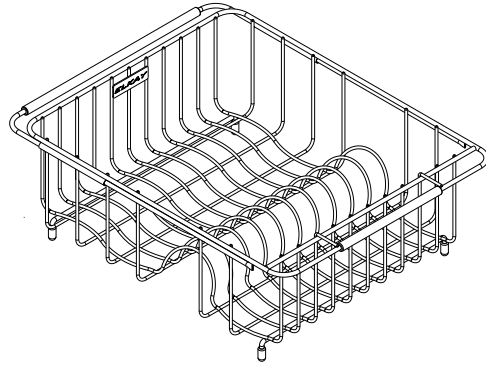

*Comes with Removable Dish Rack.

Model Number	Overall Dimensions	Fits Bowl Size
LKWRB1113SS	10" x 12" x 7"	11-3/4" x 13-1/4"

Model Number	Overall Dimensions	Fits Bowl Size
LKWRB1209SS	11" x 8" x 7"	12" x 9-1/4" 12" x 12" 14" x 10"

ALL DIMENSIONS IN INCHES, TO CONVERT TO MILLIMETERS MULTIPLY BY 25.4.

In keeping with our policy of continuing product improvement, Elkay reserves the right to change product specifications without notice.

Sink Accessories
Stainless Steel Rinsing Baskets
Models LKWRB Series

ELKAY®
SPECIFICATIONS

Model Number	Overall Dimensions	Fits Bowl Size
LKWRB715SS	5-1/2" x 12" x 7"	7" x 14-1/8" 7-1/2" x 15-3/4" 7-1/2" x 16"