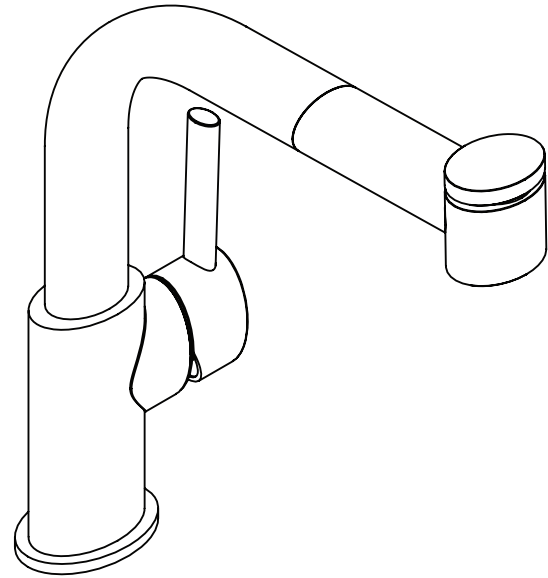

## The Mystic® Single Handle Pull-Out Kitchen Faucet Model LKMY1041

### FEATURES

- Single hole top mount installation
  - One 1 1/2" (38mm) faucet hole required
  - Maximum countertop thickness 2.5" (63mm)
- Single-lever faucet
- Pull-out spray with aerated flow and spray function
- Hand spray operation:
  - Press button for spray, rotate with thumb to revert back to stream
- Braided stainless steel hand spray hose
- Forward-Only handle = No backsplash interference
- Easy-Clean rubberized spray face
- Solid brass construction
- Removable ceramic disc cartridge
- 120° swing spout
- Flexible braided stainless steel supply tubes with 3/8" female compression ends
- Available in the following finishes:
  - Polished Chrome LKMY1041CR
  - Satin Nickel LKMY1041NK
- Ship weight is 9.9lbs. (4.5Kg)
- Maximum flow rate
  - 2.2 GPM/8.3 L/min at 60 P.S.I.G.

### ACCESSORIES (Sold Separately)

LKMY1054 - Soap Dispenser