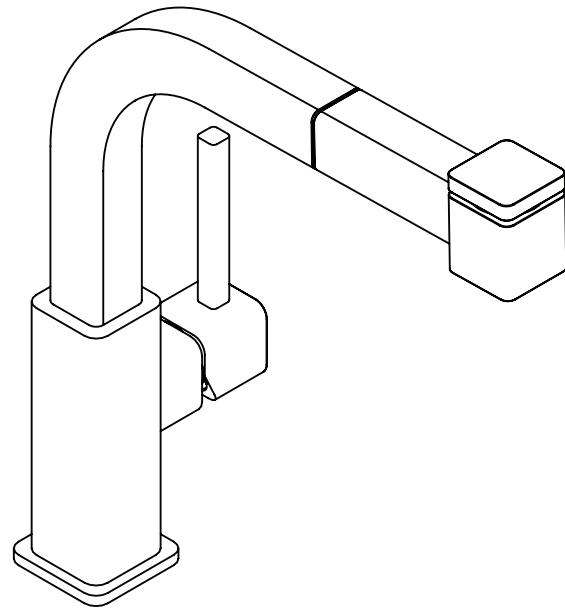

## Avado® Single Handle Pull-Out Kitchen Faucet Model LKLFAV3041

### FEATURES

- Single-lever faucet
- Single hole top mount installation
  - One 1 1/2" (38mm) faucet hole required
  - Maximum countertop thickness 2.5" (63mm)
- Pull-out spray with aerated flow and spray function
- Hand spray operation:
  - Press button for spray, rotate with thumb to revert back to stream
- Braided stainless steel hand spray hose
- Easy-Clean rubberized spray face
- Solid brass construction
- Removable ceramic disc cartridge
- 360° swing spout
- Flexible braided stainless steel supply tubes with 3/8" female compression ends
- Available in the following finishes:
  - Polished Chrome LKLFAV3041CR
  - Satin Nickel LKLFAV3041NK
- Ship weight is 9.9lbs. (4.5Kg)
- Maximum flow rate
  - 1.5 GPM/5.7 L/min at 60 P.S.I.G.

### ACCESSORIES (Sold Separately)

LKAV3054 - Soap Dispenser