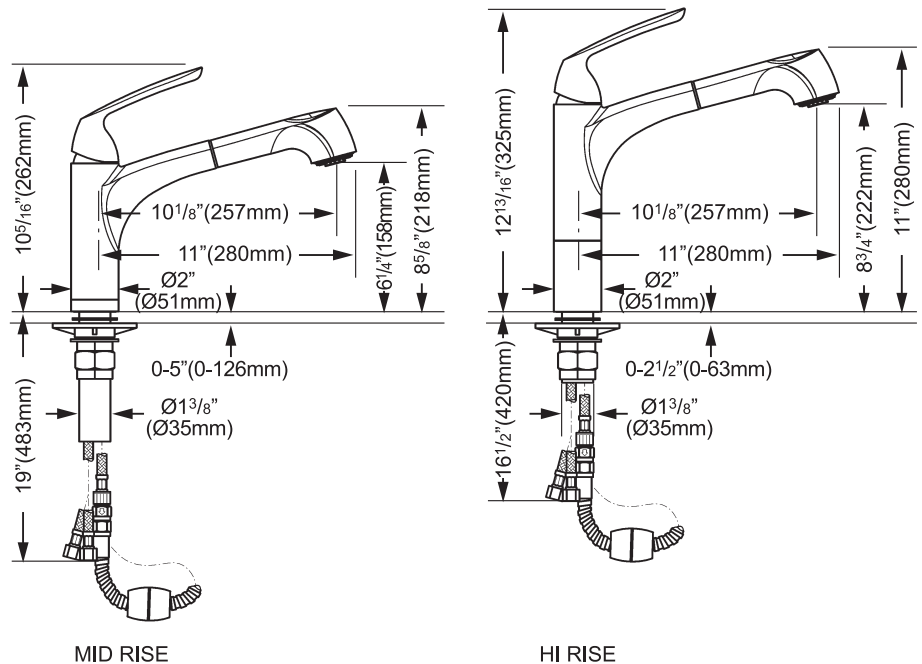

Gourmet Single Handle Kitchen Faucet Model LKGT1041 & LKLFGT1041

FEATURES

Model LKGT1041

- Pull-out spray with aerated flow and spray Function
- Chrome plated brass coil hand spray hose
- Hand spray operation:
  - Press button for spray, press again to revert to stream
- Easy-Clean rubberized spray face
- Free-flex hand spray hose for maximum range of motion
- Solid brass construction
- Removable ceramic disc cartridge
- 110° swing spout
- Flexible supply hose with 3/8" compression nut
- Available in the following finishes:
  - Chrome LKGT1041CR
  - Brushed nickel LKGT1041NK
  - Oil rubbed bronze LKGT1041RB
- Ship weight is 8.8 lbs (4.0 kg)
- Maximum flow rate
  - 2.2 GPM/8.3 L/min at 60 PSI
- Ships with mid rise and hi rise base
- 1-3/8" (35mm) diameter faucet hole required
- Maximum countertop thickness:
  - Mid Rise: 5" (126mm)
  - Hi Rise: 2-1/2" (63mm)

Model LKLFGT1041

- Same as LKGT1041 except with a 1.5 GPM aerator
- Maximum flow rate
  - 1.5 GPM/ 5.7 L/min at 60 PSI

WARRANTY

- Limited Lifetime

ACCESSORIES (Sold Separately):

- P80299X - Optional 3-hole escutcheon plate
- LKGT1054 - Soap dispenser

COMPLIES WITH:

- ASME/ANSI A112.18.1
- ADA
- ANSI/NSF61 - Certified
- CAAB1953 ; VT S-152
- cUPC - Certified