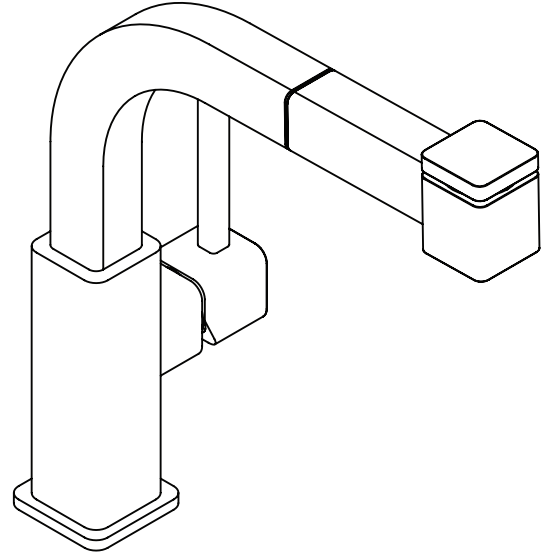

Avado® Single Handle Pull-Out Bar Faucet Model LKAV3042

FEATURES

- Single hole top mount installation
 - One 1 1/2" (38mm) faucet hole required
 - Maximum countertop thickness 2.5" (63mm)
- Single-lever faucet
- Pull-out spray with aerated flow and spray function
- Hand spray operation:
 - Press button for spray, rotate with thumb to revert back to stream
- Braided stainless steel hand spray hose
- Easy-Clean rubberized spray face
- Solid brass construction
- Removable ceramic disc cartridge
- 360° swing spout
- Flexible braided stainless steel supply tubes with 3/8" female compression ends
- Available in the following finishes:
 - Polished Chrome LKAV3042CR
 - Satin Nickel LKAV3042NK
- Ship weight is 9.9lbs. (4.5Kg)
- Maximum flow rate
 - 2.2 GPM/8.3 L/min at 60 P.S.I.G.

WARRANTY

- Limited Lifetime

ACCESSORIES (Sold Separately)

LKAV3054 - Soap Dispenser

COMPLIES WITH:

- ADA
- ANSI/NSF61
- ASME A112.18.1/CSA B125.1
- CA AB1953/VT S152
- cUPC - Certified