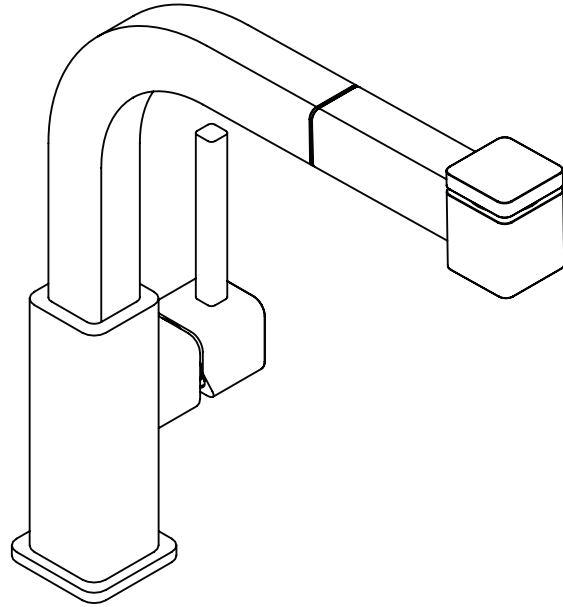

## Avado® Single Handle Pull-Out Kitchen Faucet Model LKAV3041

### FEATURES

- Single hole top mount installation
  - One 1 1/2" (38mm) faucet hole required
  - Maximum countertop thickness 2.5" (63mm)
- Single-lever faucet
- Pull-out spray with aerated flow and spray function
- Hand spray operation:
  - Press button for spray, rotate with thumb to revert back to stream
- Braided stainless steel hand spray hose
- Easy-Clean rubberized spray face
- Solid brass construction
- Removable ceramic disc cartridge
- 360° swing spout
- Flexible braided stainless steel supply tubes with 3/8" female compression ends
- Available in the following finishes:
  - Polished Chrome LKAV3041CR
  - Satin Nickel LKAV3041NK
- Ship weight is 9.9lbs. (4.5Kg)
- Maximum flow rate
  - 2.2 GPM/8.3 L/min at 60 P.S.I.G.

### ACCESSORIES (Sold Separately)

LKAV3054 - Soap Dispenser