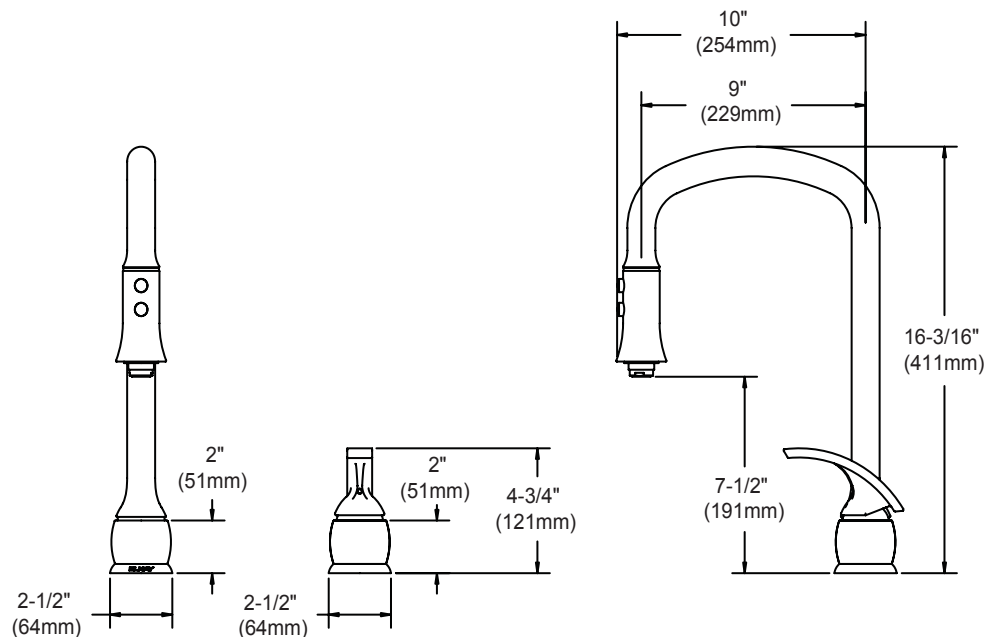

COMPLIES WITH:

- ADA
- ANSI/NSF61 - Certified
- ASME 112.18.1/CSA B125.1 - Certified
- CA AB1953/VT S152

SEE OTHER SIDE FOR REPLACEMENT PARTS