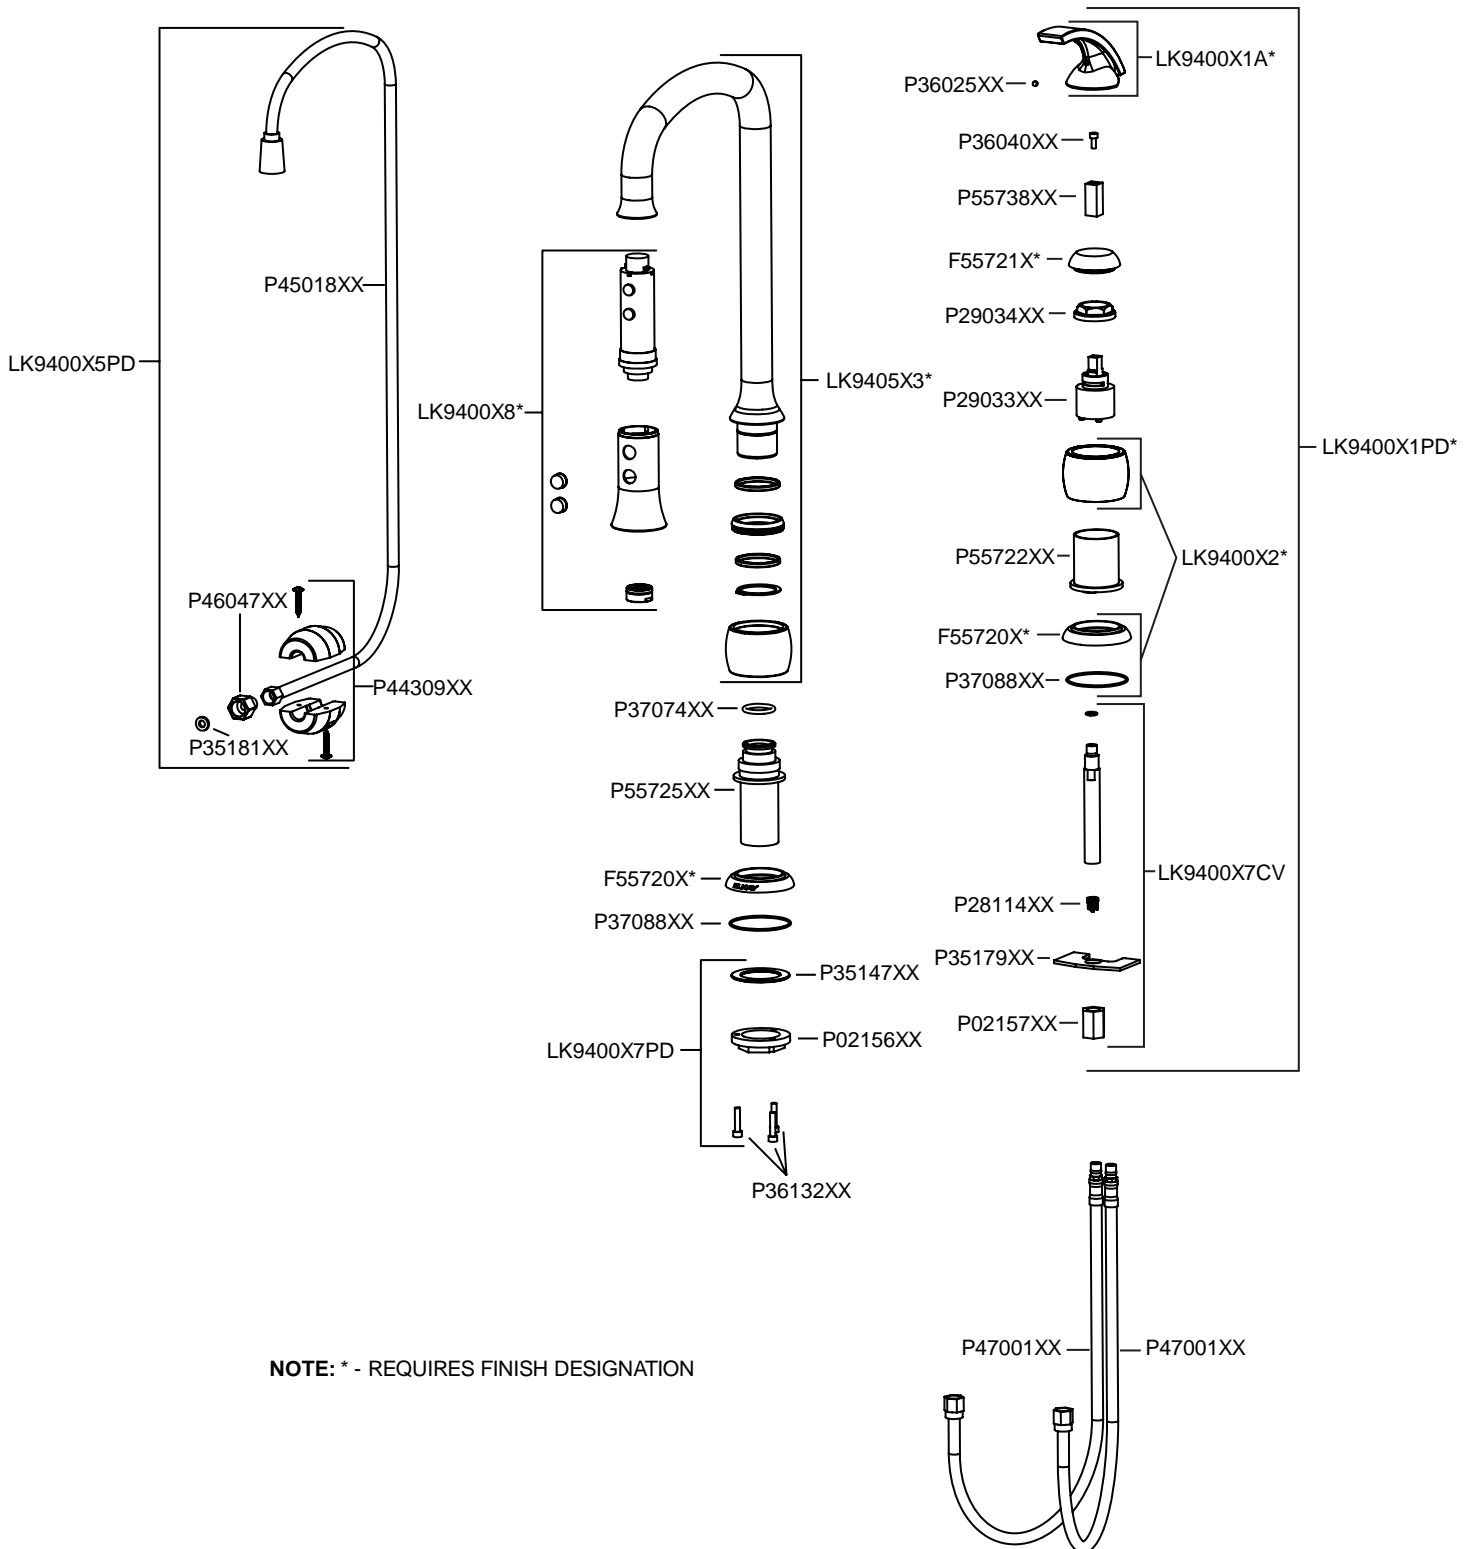

### FEATURES

- Two hole top mount installation
  - Two 1-1/2" (38mm) faucet holes required
  - Maximum countertop thickness 1-3/4" (44mm)
- Black braided nylon hand spray hose
- Single-lever faucet with pull-down spray
- 360° swing spout
- Ceramic disc cartridge
- Easy-Clean rubberized spray face
- Solid brass construction
- Flexible braided stainless steel supply hoses with 3/8" (10mm) male IPS adapters
- Available in the following finishes
  - Brushed nickel **LK9405NK**
  - Chrome **LK9405CR**
  - Oil rubbed bronze **LK9405RB**
  - Oil rubbed bronze with terra cotta color ring **LK9405RBC**
- Ship Wt. 12 lbs. (5.4Kg)
- Due to the weight of this faucet, Elkay recommends that it be installed to an 18" (457mm) gauge stainless steel sink (or heavier) or to a solid surface countertop
- Maximum flow rate
  - 2.5 GPM/9.5 L/min at 80 P.S.I.G.
  - 2.2 GPM/8.3 L/min at 60 P.S.I.G.

### COMPLIES WITH:

- ADA
- ANSI/NSF61 - Certified
- ASME 112.18.1/CSA B125.1 - Certified
- CA AB1953/VT S152

SEE OTHER SIDE FOR REPLACEMENT PARTS

**Explore™ Single Handle Kitchen Faucet  
Model LK9405**

**NOTE: \* - REQUIRES FINISH DESIGNATION**