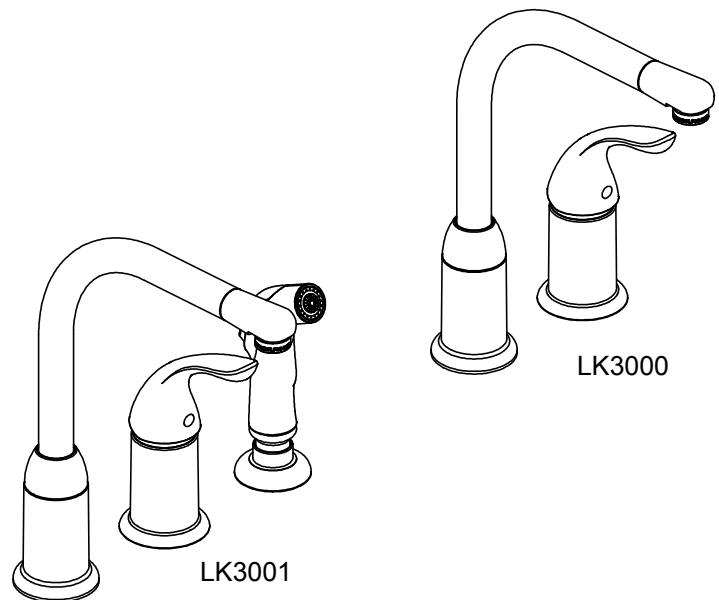

ELKAY®

SPECIFICATIONS

Everyday Remote Handle Kitchen Faucet Model LK3000 & LK3001

FEATURES

- Removable ceramic disc cartridge
- Two 1 3/8" (35mm) diameter faucet holes required for LK3000, Three 1 3/8" diameter faucet holes required for LK3001
- 1.5GPM flow regulator installed
  - Optional 2.2GPM flow regulator also included with the faucet
- 3/8" diameter copper tube supply lines with 1/2" male IPS adaptors
- 360° spout rotation
- Max countertop thickness: 2.5" (63mm)
- Quick connect side spray fittings for fast installation
- Available finishes:
  - Chrome LK3000CR
  - LK3001CR
- Ship weight: LK3000 - 3.3 lbs (1.5 kg)
- LK3001 - 3.8 lbs (1.7 kg)

WARRANTY

- Limited Lifetime

ACCESSORIES (Sold Separately):

- LK105 - Air gap
- LK3712 - Swivel Aerator
- A55061 - Vandal Resistant Aerator

COMPLIES WITH:

- ADA
- cUPC
- ANSI/NSF61
- CA AB1953
- ASME A112.18.1/CSA B125.1

Elkay

elkayusa.com

2222 Camden Court, Oak Brook, IL 60523

1-630-574-8484 Fax: 1-630-574-4509

©2011 Elkay

LK3000_LK3001_A (8/11)