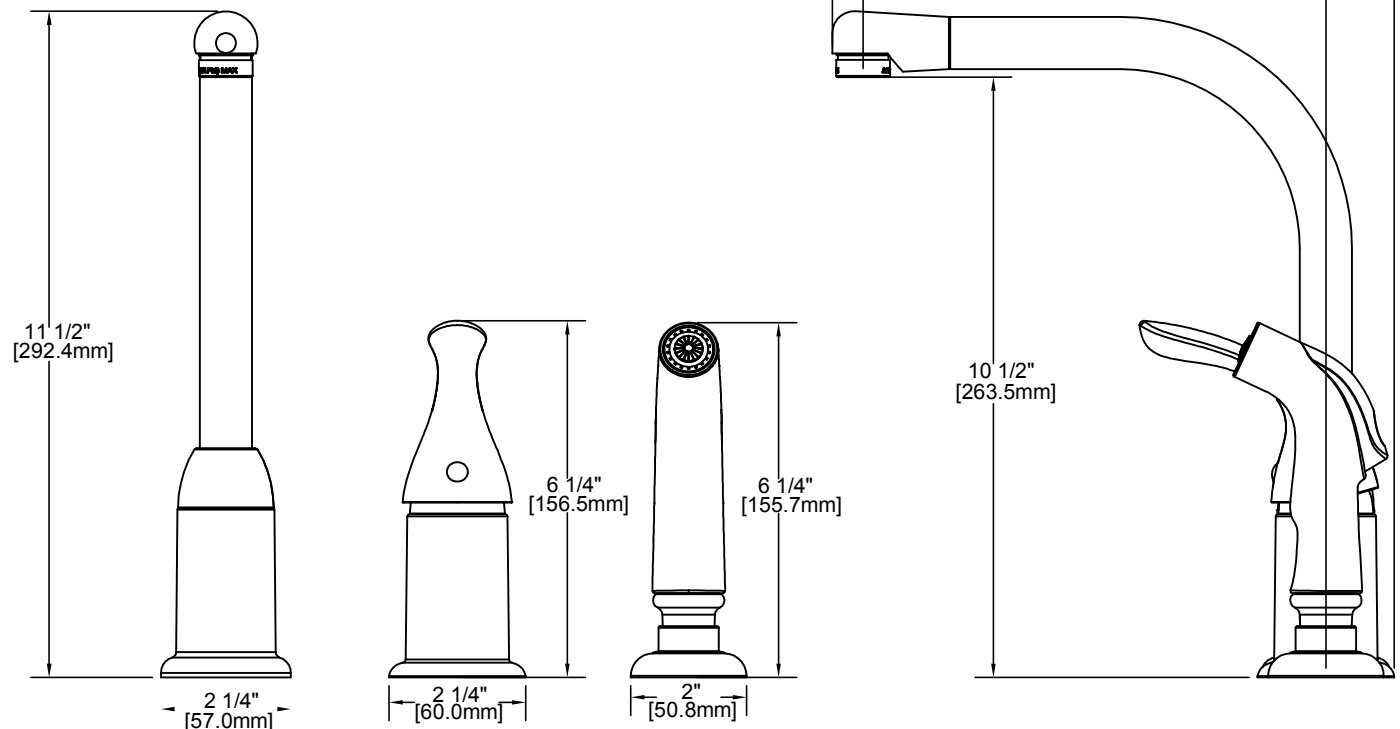

ELKAY®

SPECIFICATIONS

Everyday Remote Handle Kitchen Faucet Model LK3000 & LK3001

FEATURES

- Removable ceramic disc cartridge
- Two 1 3/8" (35mm) diameter faucet holes required for LK3000, Three 1 3/8" diameter faucet holes required for LK3001
- 1.5GPM flow regulator installed
  - Optional 2.2GPM flow regulator also included with the faucet
- 3/8" diameter copper tube supply lines with 1/2" male IPS adaptors
- 360° spout rotation
- Max countertop thickness: 2.5" (63mm)
- Quick connect side spray fittings for fast installation
- Available finishes:
  - Chrome LK3000CR
  - LK3001CR
- Ship weight: LK3000 - 3.3 lbs (1.5 kg)
- LK3001 - 3.8 lbs (1.7 kg)

WARRANTY

- Limited Lifetime

ACCESSORIES (Sold Separately):

- LK105 - Air gap
- LK3712 - Swivel Aerator
- A55061 - Vandal Resistant Aerator

COMPLIES WITH:

- ADA
- cUPC
- ANSI/NSF61
- CA AB1953
- ASME A112.18.1/CSA B125.1

Elkay

elkayusa.com

2222 Camden Court, Oak Brook, IL 60523

1-630-574-8484 Fax: 1-630-574-4509

©2011 Elkay

LK3000_LK3001_A (8/11)