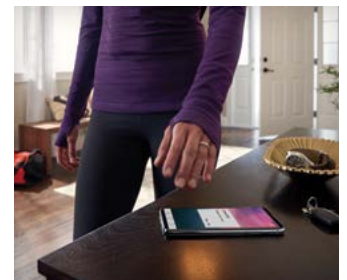

SmartDiagnosis™

SMARTER TROUBLESHOOTING

- LG washers are built for reliable performance, but if you ever do experience an issue, you don't have to worry
- SmartDiagnosis™ helps the service center diagnose problems over the phone or with a simple app on your smartphone, helping minimize costly, inconvenient service calls*

* SmartDiagnosis™ is designed to supplement existing methods of problem identification and may not be able to troubleshoot all issues.