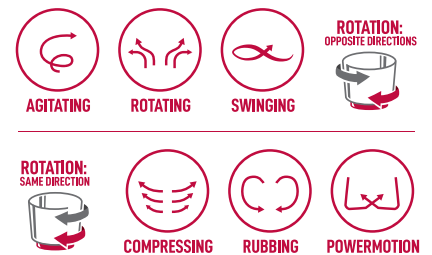

**TurboDrum™**

6Motion™ Technology

**GET A CUSTOM CLEAN**

- Based on the cycle you select, LG 6Motion™ technology uses up to 6 different wash motions, each designed to get clothes cleaner and help them last longer
- Options range from a scrubbing PowerMotion that helps to dissolve stains to the gentle Swinging motion that's ideal for delicates