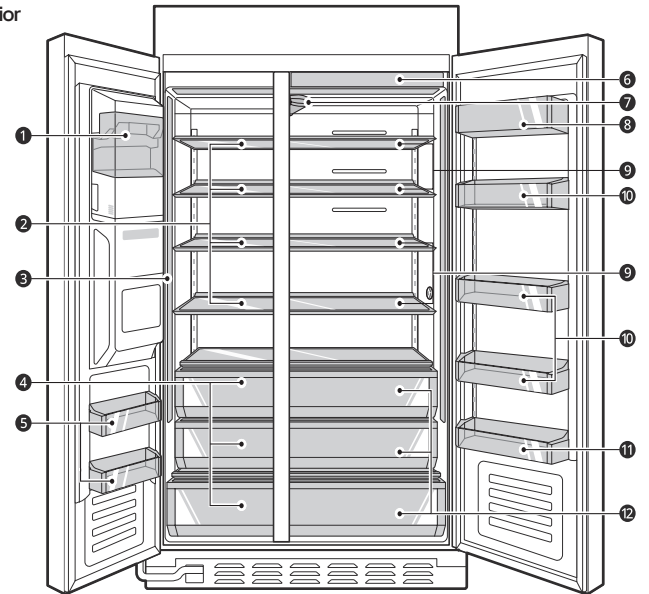

US26WBB92S

42" Built-In Side-By-Side Refrigerator

QUICK INSTALL & CLEARANCES

For full installation directions/clearances please refer to the corresponding User Manual and Installation Guide.

PRODUCT DIMENSIONS

PRODUCT OVERVIEW

Interior

- 1 Automatic Ice maker - Produces ice automatically
- 2 Adjustable Freezer Shelf - The shelves in the freezer are adjustable to meet individual storage needs
- 3 LED Interior Lighting - Lights up the inside of the refrigerator
- 4 Freezer Drawer - Use for long-term storage of frozen items
- 5 Freezer Door Bin - Stores small packages of frozen food. Do not store ice cream or food which will be stored for a long period of time.
- 6 Control Panel - Sets the refrigerator temperature and freezer temperature
- 7 Water Filter - Purifies Water
- 8 Dairy Bin - Dairy bin is specially designed for cheese, butter and condiment storage
- 9 Adjustable Fridge Shelf - The shelves in the fridge are adjustable to meet individual storage needs.
- 10 Adjustable Door Bin - Store small packages of refrigerated foods, drinks and sauce containers. The adjustable door bins are removable for easy cleaning and adjustment
- 11 Gallon Bin - Stores larger containers, such as gallons of milk
- 12 Crisper - Stores vegetables and fruits

Exterior

- 1 Dispenser Control Panel - Sets the dispenser mode.
- 2 Filtered Water and Ice Dispenser - Dispenses purified water and ice
- 3 Refrigerator - Fresh food compartment
- 4 Freezer - Frozen food compartment
- 5 Handle - Opens and closes the refrigerator and freezer doors.