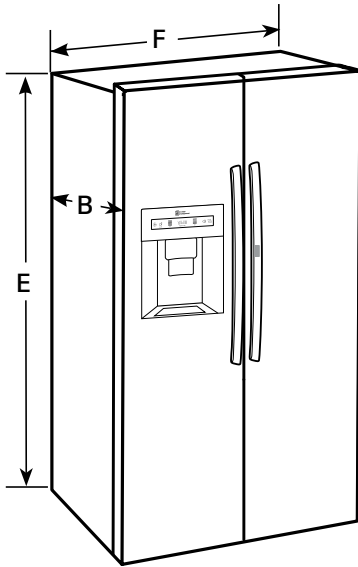

DIMENSIONS

Depth with Handles	27 7/8"
Depth without Handles	25 3/8"
Depth without Door	22 1/2"
Depth (Total with Door Open)	48 5/16"
Height to Top of Case	83 1/2"
Width	42"
Width (Door Open 90° with Handle)	45 9/16"
Width (Door Open 90° without Handle)	41"
Installation Clearance	Sides 1/4", Top 1/4", Back 1/6"
Cabinet Dimensions Cut-Out Size	41 1/2" x 83 3/4" x 24"
Weight (Unit/ Carton)	542 lbs. / 615 lbs.
Carton Dimensions (WxHxD)	44 1/10" x 90 3/5" x 30 1/10"

US26WBB92S

42" Built-In Side-By-Side Refrigerator

QUICK INSTALL & CLEARANCES

For full installation directions/clearances please refer to the corresponding User Manual and Installation Guide.

PRODUCT DIMENSIONS

DIMENSION / CLEARANCE

A	Depth without Door	22 1/2"
B	Depth with Handle	27 7/8"
C	Depth without Handles	25 3/8"
D	Depth (Total with Door Open)	48 5/16"
E	Height to Top of Case	83 1/2"
F	Width	42"
	Width (Door Open 90° with Handle)	45 9/16"
	Width (Door Open 90°) without Handle	41"
	Installation Clearance	Side 1/4", Top 1/4", Back 1/6"
	Cabinet Dimension Cut-Out Size	41 1/2" x 83 3/4" x 24"
	Carton Dimensions (WxHxD)	44 1/10" x 90 3/5" x 30 1/10"