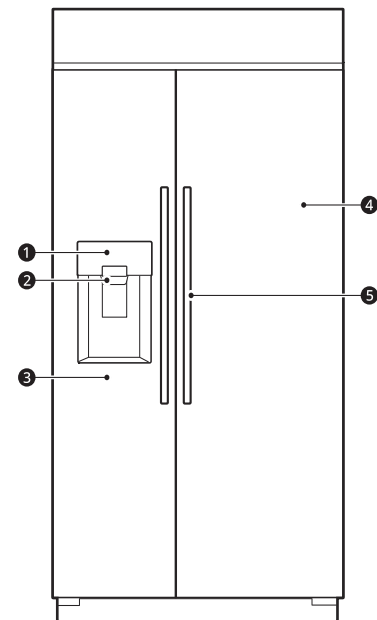

Exterior

1. 1 Dispenser Control Panel - Sets the dispenser mode.
2. 2 Filtered Water and Ice Dispenser - Dispenses purified water and ice
3. 3 Refrigerator - Fresh food compartment
4. 4 Freezer - Frozen food compartment
5. 5 Handle - Opens and closes the refrigerator and freezer doors.