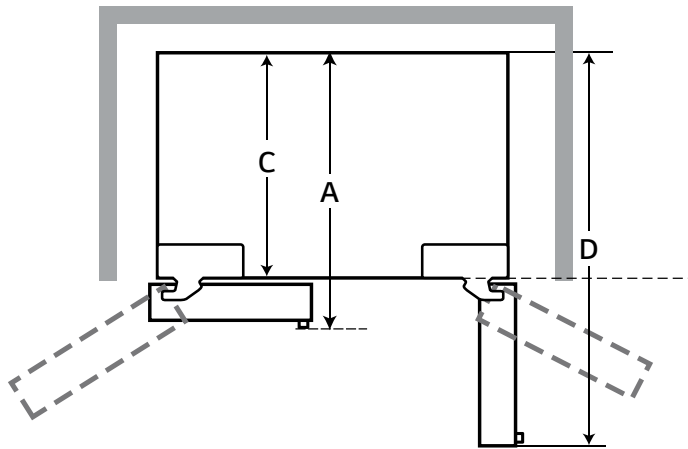

DIMENSIONS

Depth with Handles	27 7/8"
Depth without Handles	25 3/8"
Depth without Door	22 1/2"
Depth (Total with Door Open)	48 5/16"
Height to Top of Case	83 1/2"
Width	42"
Width (Door Open 90° with Handle)	45 9/16"
Width (Door Open 90° without Handle)	41"
Installation Clearance	Sides 1/4", Top 1/4", Back 1/6"
Cabinet Dimensions Cut-Out Size	41 1/2" x 83 3/4" x 24"
Weight (Unit/ Carton)	542 lbs. / 615 lbs.
Carton Dimensions (WxHxD)	44 1/10" x 90 3/5" x 30 1/10"

US26WBB92S

42" Built-In Side-By-Side Refrigerator

QUICK INSTALL & CLEARANCES

For full installation directions/clearances please refer to the corresponding User Manual and Installation Guide.

PRODUCT DIMENSIONS

DIMENSION / CLEARANCE

A	Depth without Door	22 1/2"
B	Depth with Handle	27 7/8"
C	Depth without Handles	25 3/8"
D	Depth (Total with Door Open)	48 5/16"
E	Height to Top of Case	83 1/2"
F	Width	42"
	Width (Door Open 90° with Handle)	45 9/16"
	Width (Door Open 90°) without Handle	41"
	Installation Clearance	Side 1/4", Top 1/4", Back 1/6"
	Cabinet Dimension Cut-Out Size	41 1/2" x 83 3/4" x 24"
	Carton Dimensions (WxHxD)	44 1/10" x 90 3/5" x 30 1/10"