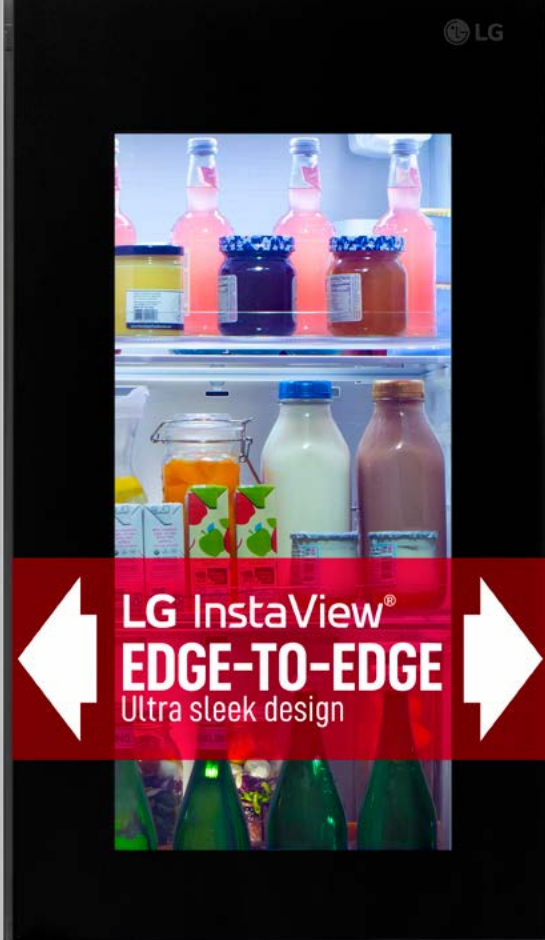

SIDE-BY-SIDE REFRIGERATORS

Modern Design and Exclusive Features

Express your stylish side and let your organized side have it all with the new LG side-by-sides. Stock up for the week and store it all in easy sight with easy access to all 27 cu. ft. of space.* The modern flat panel design is enhanced with discreet, easy-access pocket handles.

*Counter-depth models are 23 cu. ft. and will be available Spring 2022.

LG InstaView®
EDGE-TO-EDGE
Ultra sleek design

LG InstaView®

Featuring Ultra Sleek Edge-to-Edge Design

LRSOS2706

- 27 cu. ft. Capacity
- Edge-to-Edge InstaView® Design
- Sleek Flat Stainless Steel Panel Doors with Pocket Handles
- Dual Ice Makers with Craft Ice™
- UVnano™ Smooth Touch Ice & Water Dispenser
- CoolGuard™ Interior Panel