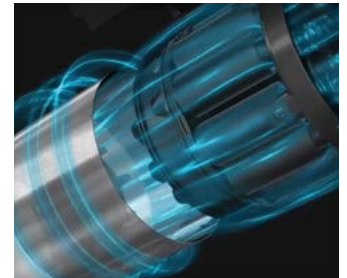

Auto Multi-Surface Detect

AUTOMATICALLY DETECTS CARPET OR HARD FLOORS

- Updated Dual Floor Max™ Lite Nozzle with built-in sensors detects carpet or hard floors on the fly and automatically adjusts vacuum suction power for each surface
- It incorporates both a soft roller and a carpet agitator in one, so you don't have to fuss with changing attachments to get the deep clean you want
- Perfect for pet owners, it easily picks up hair while minimizing messy tangles
- Built-in LED headlight illuminates your cleaning path so even in dark corners, dirt has nowhere to hide