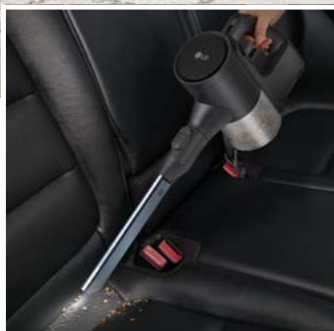

C5323B0 & C5323GW

LG CordZero™ Q3 Cordless Stick Vacuums with Auto Multi-Surface Detect Dual Floor Max™ Lite Nozzle and Wall-Mount Charging Dock

Powerful everyday cleaning that's anything but routine

Our powerful motor works in tandem with a new, more efficient airflow design to deliver all the pick-up you need to make quick work of daily cleaning. The lightweight, cordless design features an Auto Multi-Surface Detect Dual Floor Max™ Lite Nozzle that automatically optimizes cleaning for hard floors and carpet—so you don't have to stop to change settings. Enjoy suction power that lasts, thanks to the 5-step filtration system and removable and washable components that keep your LG stick vacuum in tip-top shape.

Power & Performance

PERFECT POWER FOR ROUTINE CLEANING

Auto Multi-Surface Detect

AUTOMATICALLY DETECTS CARPET OR HARD FLOORS

5-Step Filtration System

FILTERS OUT DUST FOR SUCTION POWER THAT LASTS

Available in:

Graphite
(C5323GW
Only)

Beige
(C5323B0
Only)

Graphite model C5323GW includes a crevice tool with automatic LED light to make it easier to see and clean corners or under furniture

Power & Performance

PERFECT POWER FOR ROUTINE CLEANING

Auto Multi-Surface Detect

AUTOMATICALLY DETECTS CARPET OR HARD FLOORS

- Updated Dual Floor Max™ Lite Nozzle with built-in sensors detects carpet or hard floors on the fly and automatically adjusts vacuum suction power for each surface
- It incorporates both a soft roller and a carpet agitator in one, so you don't have to fuss with changing attachments to get the deep clean you want
- Perfect for pet owners, it easily picks up hair while minimizing messy tangles
- Built-in LED headlight illuminates your cleaning path so even in dark corners, dirt has nowhere to hide