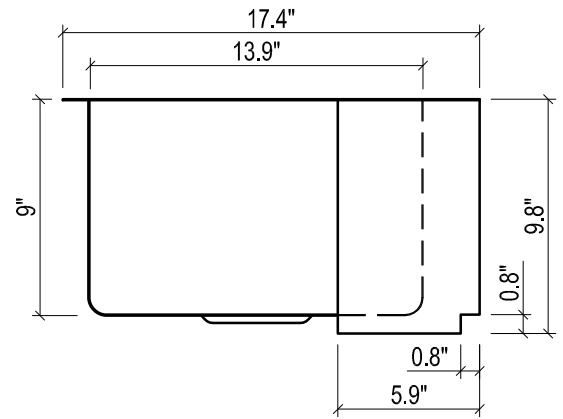

# LF33 STAINLESS STEEL SINK

FRONT VIEW

SIDE VIEW

TOP VIEW