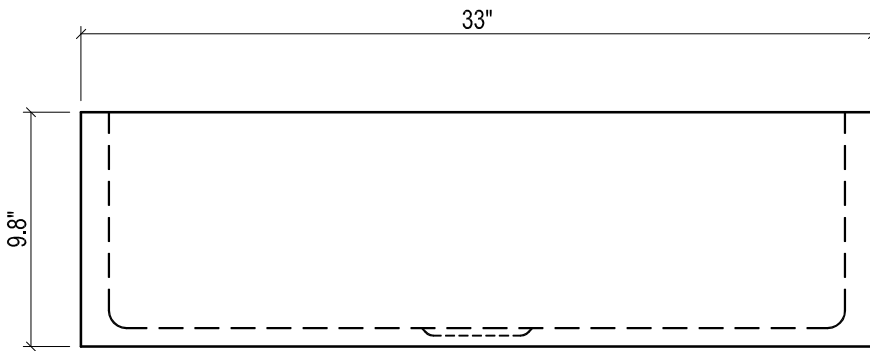

# LF33 STAINLESS STEEL SINK

FRONT VIEW

SIDE VIEW

TOP VIEW