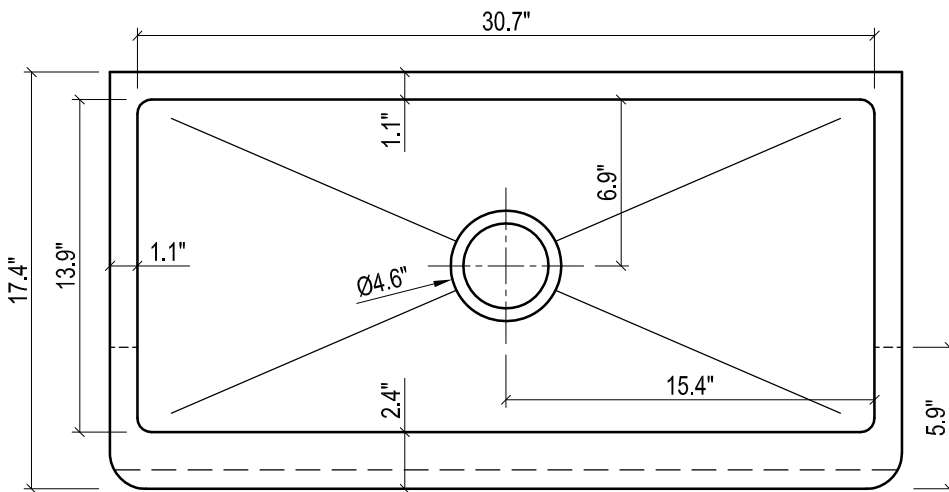

# LF33 STAINLESS STEEL SINK

FRONT VIEW

SIDE VIEW

TOP VIEW