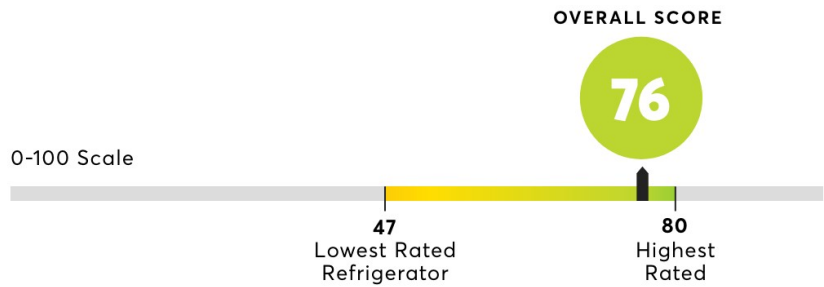

 **273** RATED

 **56** RECOMMENDED

 **3031** HOURS OF TESTING

LG LF25H6330S

(As of March 2025)

For a full review of this product, please visit [consumerreports.org](https://www.consumerreports.org).