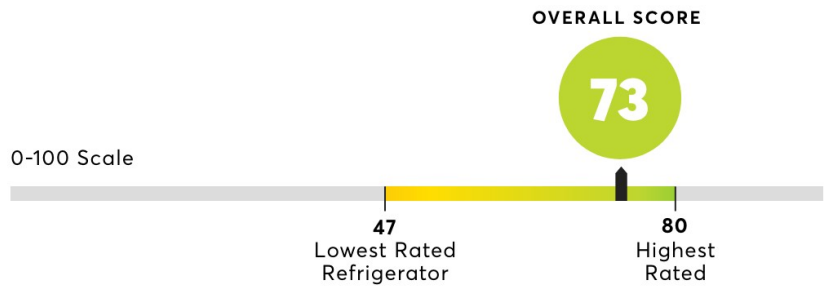

 **273** RATED

 **56** RECOMMENDED

 **3031** HOURS OF TESTING

LG LF25H6200S

(As of March 2025)

For a full review of this product, please visit [consumerreports.org](https://www.consumerreports.org).