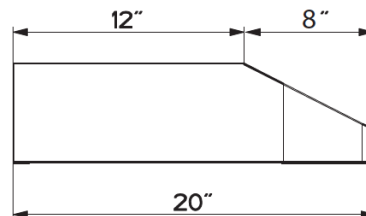

ACCESSORIES

FILTERS -

Charcoal Filter Kit

High quality charcoal filter for use when recirculating the air back into the kitchen. Filters out odor and should be replaced every 6 months

WARNING! Product specifications are subject to change without notification. Consult the installation instructions before you begin installing this range hood