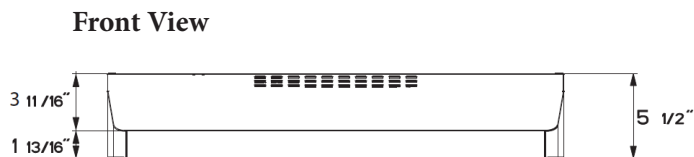

DIMENSIONS

PERFORMANCE

	SPEED	1	2	3
CFM		90	190	290
Sones		3.5	5.0	6.6

Side View