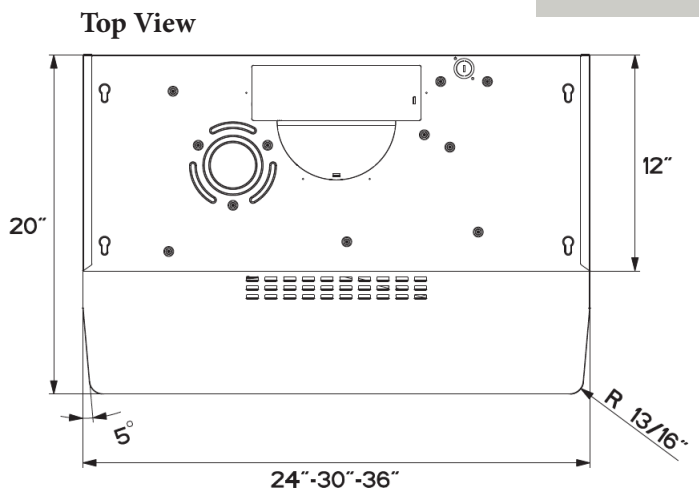

DIMENSIONS

PERFORMANCE

	SPEED	1	2	3
CFM		90	190	290
Sones		3.5	5.0	6.6

Side View