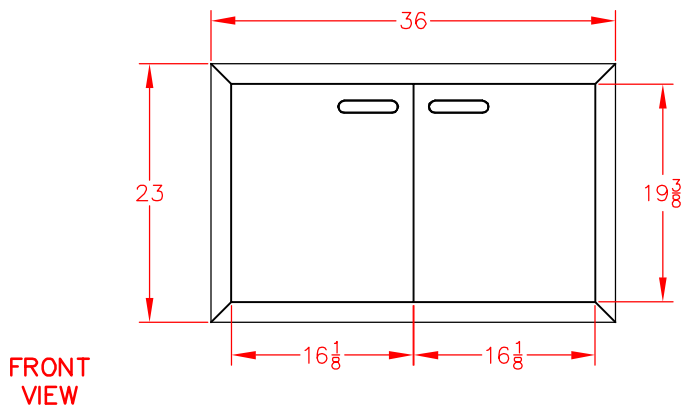

# LDR36T-4 DOUBLE ACCESS DOOR, 36"

## PRODUCT DIMENSIONS

## CUTOUT DIMENSIONS