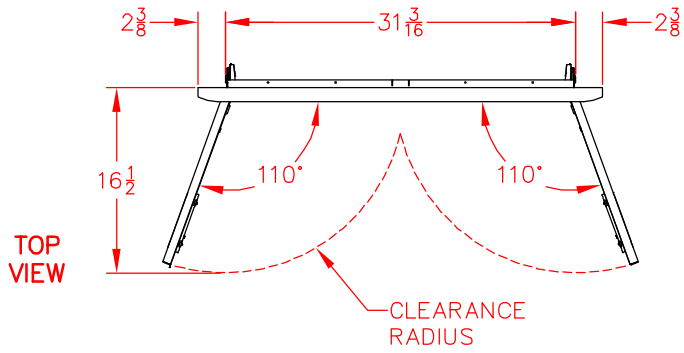

# LDR36T-4 DOUBLE ACCESS DOOR, 36"

## PRODUCT DIMENSIONS

## CUTOUT DIMENSIONS