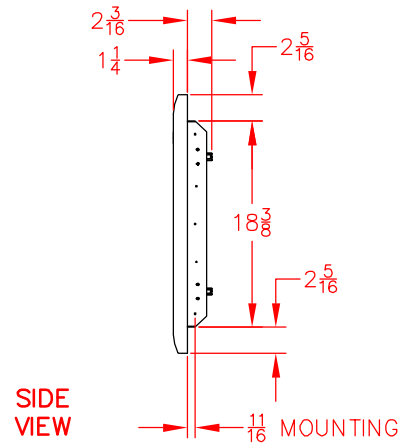

# LDR36T-4 DOUBLE ACCESS DOOR, 36"

## PRODUCT DIMENSIONS

## CUTOUT DIMENSIONS