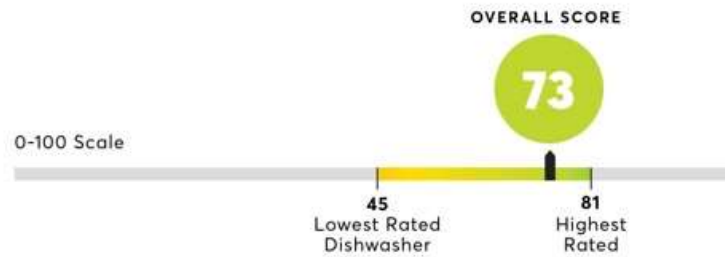

CR Consumer Reports
RECOMMENDED

After extensive testing and research, Consumer Reports determined this product to be:

- ✓ TOP PERFORMING
- ✓ RELIABILITY
- ✓ ENERGY EFFICIENCY

About CR Dishwashers Testing

- **141** RATED
- **18** RECOMMENDED
- **2463** HOURS OF TESTING

LG LDFC2423V

(As of June 2024)

Highs

- Wash performance is excellent
- Energy efficiency is excellent
- It was judged very good for noise

Lows

- A manually cleaned filter

For a full review of this product, please visit [Consumer Reports](#).