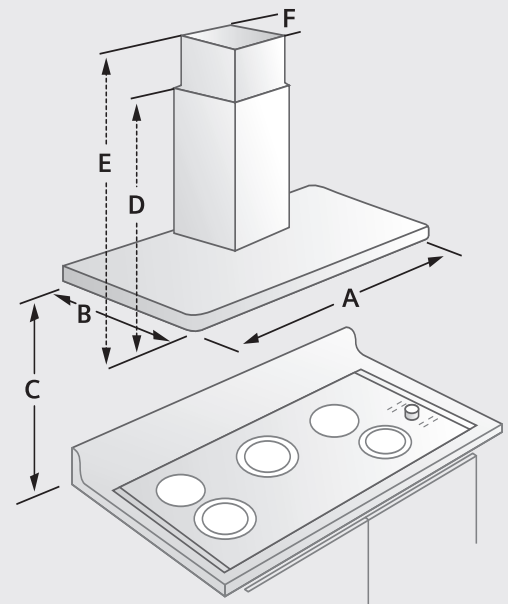

Easy Cleaning

Easy Clean Glass Front	•
High-Intensity Dishwasher-Safe Filters	3
Versatility, Ducted or Recirculating	•

Design

Sleek Euro Design	•
Chimney-Style	•

Technical

Wall Mount	•
Duct Size	6"
Adjustable Duct Height	•
120 Volts, 4-Wire, 60 Hz, 15A	•

Siemens 36" Chimney Ventilation Hood

The future moving in.

SIEMENS

 BSH reserves the absolute and unrestricted right to change product materials and specifications, at any time, without notice. Consult the product's installation instructions for final dimensional data and other details. Applicable product warranty can be found in accompanying product literature or you may contact your account manager for further details. Notes: All height, width and depth dimensions are shown in inches. Please refer to installation instructions prior to making cutout.