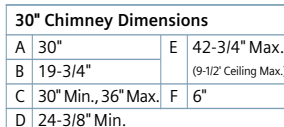

30" Chimney Dimensions			
A	30"	E	42-3/4" Max. (9-1/2' Ceiling Max.)
B	19-3/4"	F	6"
C	30" Min., 36" Max.		
D	24-3/8" Min.