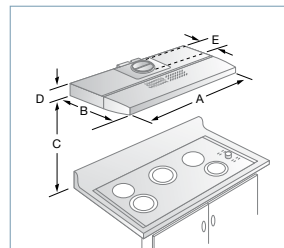

30" Under Cabinet Dimensions			
A	30"	D	4-3/4" Min.
B	20"	E	6"
C	30" Min., 36" Max.