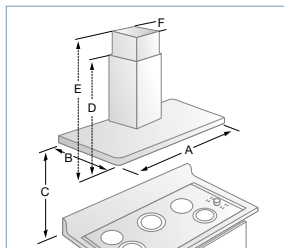

36" MultiMedia Dimensions			
A	36"	E	43-3/4" Max. (9-1/2' Ceiling Max.)
B	19-3/4"	F	6"
C	30" Min., 36" Max.		
D	34-1/2" Min.