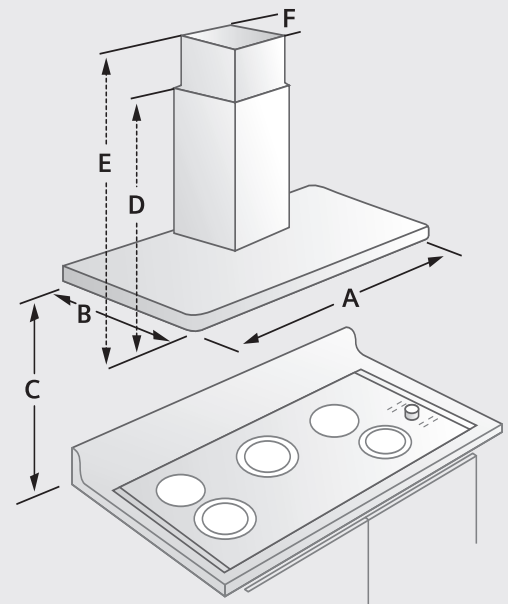

Easy Cleaning

Easy Clean Glass Front	•
High-Intensity Dishwasher-Safe Filters	2
Versatility, Ducted or Recirculating	•

Design

Sleek Euro Design	•
Chimney-Style	•

Technical

Wall Mount	•
Duct Size	6"
Adjustable Duct Height	•
120 Volts, 4-Wire, 60 Hz, 15A	•

Siemens 30" Chimney Ventilation Hood

The future moving in.

SIEMENS

Ⓢ BSH reserves the absolute and unrestricted right to change product materials and specifications, at any time, without notice. Consult the product's installation instructions for final dimensional data and other details. Applicable product warranty can be found in accompanying product literature or you may contact your account manager for further details.
Notes: All height, width and depth dimensions are shown in inches. Please refer to installation instructions prior to making cutout.