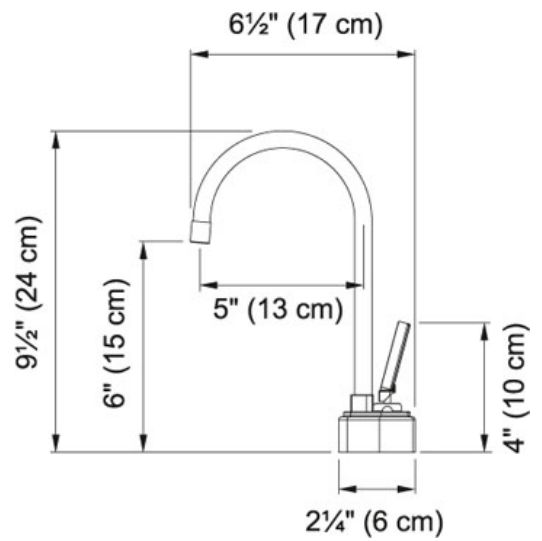

SPECIFICATION SHEET

PRODUCT FAMILY: Point of Use and Filtration FINISH: Satin Nickel SERIES: HOT AND FILTERED COLD WATER DISPENSER
MODEL: LB8280

Product Information

FUN#	120.0293.718
US Part Number	LB8280
	Hot & Filtered Cold Water Dispenser