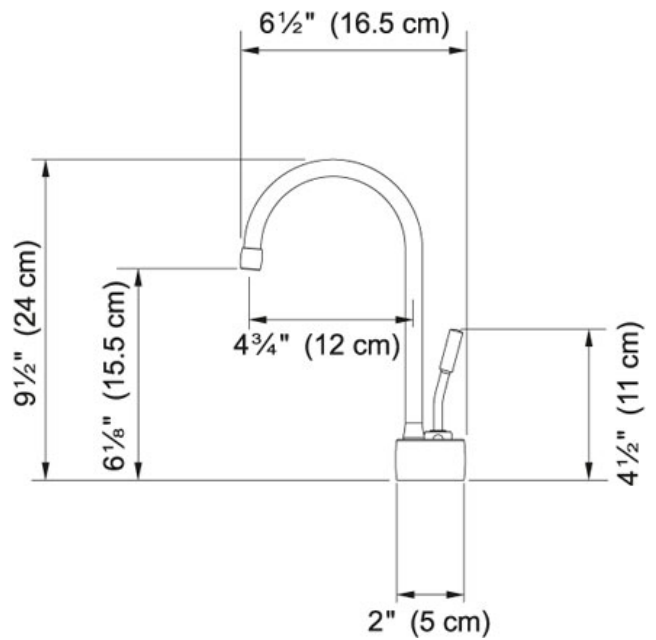

SPECIFICATION SHEET

PRODUCT FAMILY: Point of Use and Filtration FINISH: Satin Nickel SERIES: HOT AND FILTERED COLD WATER DISPENSER
MODEL: LB7280

Product Information

FUN#	120.0296.744
US Part Number	LB7280
	Hot & Filtered Cold Water Dispenser