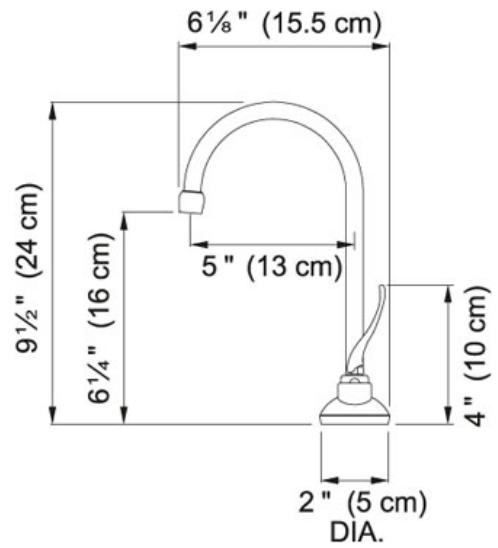

# SPECIFICATION SHEET

PRODUCT FAMILY: Point of Use and Filtration FINISH: Polished Chrome SERIES: HOT WATER DISPENSER MODEL: LB5100

## Product Information

<b>FUN#</b>	119.0263.482
<b>US Part Number</b>	LB5100
	Hot Water Dispenser

**Suggested Products**

115.0258.431